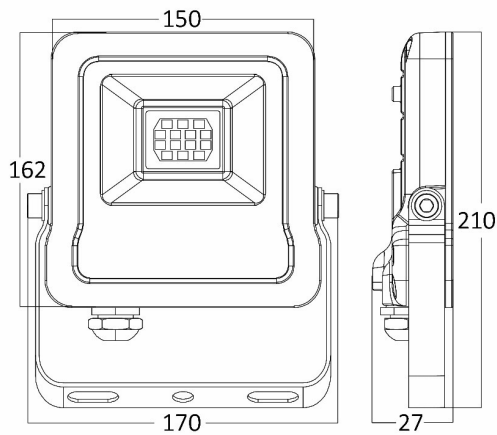

Braytron

PRODUCT DATASHEET

MODEL NO BT61-03032

DESCRIPTION BRY-FLOOD-SL-30W-GRY-6500K-IP65-LED FLOODLIGHT

Luminare is intended to use in outdoor applications

BRAYTRON SRL

Bulavardul iuliu maniu, Nr.616, Sector 6, 061129, Bucuresti-ROMANIA

Electrical Characteristics

Lifetime	:	20000 h
Voltage	:	220-240V
Power Factor	:	>0,9
Material	:	Aluminium
Working Temperature	:	-20 C+40 C
Frequency	:	50-60 Hz

Package Informations

N.W.	:	10,80 kgs
G.W.	:	13,10 kgs
PCS/CTN	:	20 pcs
Length	:	360 mm
Width	:	185 mm
Height	:	460 mm
EAN	:	5949097702556

Product Characteristics

Wattage	:	30 w
Color Temperature	:	6500K
Quse Lumen	:	2400 lm
Color Rendering Index (CRI)	:	>70
Energy Efficiency Level	:	F
Beam Angle	:	120° Degrees
Color Category	:	Cool White

Dimensions & Weight

P. Length	:	170 mm
P. Width	:	27 mm
P. Height	:	210 mm
Weight	:	540 gr