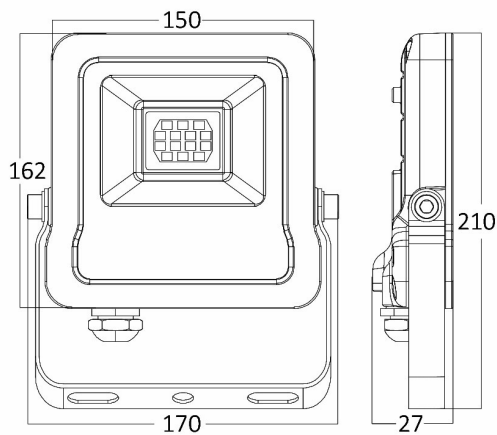

PRODUCT DATASHEET

MODEL NO BT61-03002

DESCRIPTION BRY-FLOOD-SL-30W-GRY-3000K-IP65-LED FLOODLIGHT

Luminare is intended to use in outdoor applications

General Characteristics

Model No	:	BT61-03002
Main Family	:	Outdoor Lighting
Sub Family	:	LED Floodlight
Type	:	Flood
Body Color	:	Grey
Lamp Shape	:	Directional
Dimmable	:	Not-Dimmable
Light Source	:	LED
Warranty	:	3 years
Class	:	Class I
IP	:	IP65
IK	:	IK06

Electrical Characteristics

Lifetime	:	20000 h
Voltage	:	220-240V
Power Factor	:	>0,9
Material	:	Aluminium
Working Temperature	:	-20 C+40 C
Frequency	:	50-60 Hz

Package Informations

N.W.	:	10,80 kgs
G.W.	:	13,10 kgs
PCS/CTN	:	20 pcs
Length	:	360 mm
Width	:	185 mm
Height	:	460 mm
EAN	:	5949097702549

Product Characteristics

Wattage	:	30 w
Color Temperature	:	3000K
Quse Lumen	:	2400 lm
Color Rendering Index (CRI)	:	>70
Energy Efficiency Level	:	F
Beam Angle	:	120° Degrees
Color Category	:	Warm White

Dimensions & Weight

P. Length	:	170 mm
P. Width	:	27 mm
P. Height	:	210 mm
Weight	:	540 gr