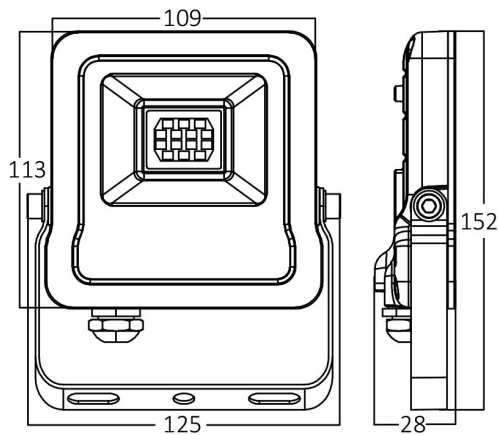

PRODUCT DATASHEET

MODEL NO BT61-02052

DESCRIPTION BRY-FLOOD-SL-20W-GRY-GRN-IP65-LED FLOODLIGHT

Luminare is intended to use in outdoor applications

General Characteristics

Model No	:	BT61-02052
Main Family	:	Outdoor Lighting
Sub Family	:	LED Floodlight
Type	:	Flood
Body Color	:	Grey
Dimmable	:	Not-Dimmable
Light Source	:	LED
Warranty	:	3 years
Class	:	Class I
IP	:	IP65
IK	:	IK06

Electrical Characteristics

Lifetime	:	20000 h
Voltage	:	220-240V
Power Factor	:	>0,9
Material	:	Aluminium
Working Temperature	:	-20 C+40 C
Frequency	:	50-60 Hz

Package Informations

N.W.	:	9,30 kgs
G.W.	:	11,05 kgs
PCS/CTN	:	30 pcs
Length	:	400 mm
Width	:	200 mm
Height	:	340 mm
EAN	:	5949097715440

Product Characteristics

Wattage	:	20 w
Color Temperature	:	Green
Color Rendering Index (CRI)	:	>70
Beam Angle	:	120° Degrees

Dimensions & Weight

P. Length	:	125 mm
P. Width	:	28 mm
P. Height	:	152 mm
Weight	:	310 gr