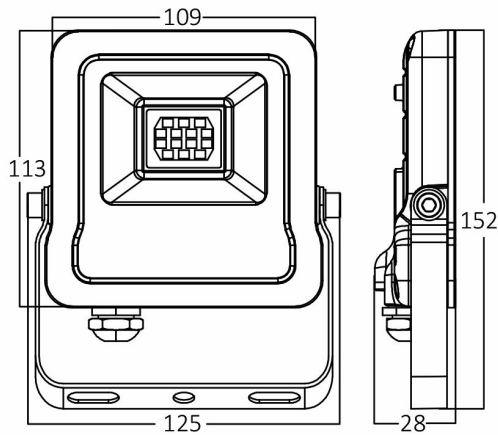

Braytron

PRODUCT DATASHEET

MODEL NO BT61-02052

DESCRIPTION BRY-FLOOD-SL-20W-GRY-GRN-IP65-LED FLOODLIGHT

Luminare is intended to use in outdoor applications

BRAYTRON SRL

Bulavardul iuliu maniu, Nr.616, Sector 6, 061129, Bucuresti-ROMANIA

Package Informations

| | | |
|---------|---|---------------|
| N.W. | : | 9,30 kgs |
| G.W. | : | 11,05 kgs |
| PCS/CTN | : | 30 pcs |
| Length | : | 400 mm |
| Width | : | 200 mm |
| Height | : | 340 mm |
| EAN | : | 5949097715440 |

Dimensions & Weight

| | | |
|-----------|---|--------|
| P. Length | : | 125 mm |
| P. Width | : | 28 mm |
| P. Height | : | 152 mm |
| Weight | : | 310 gr |