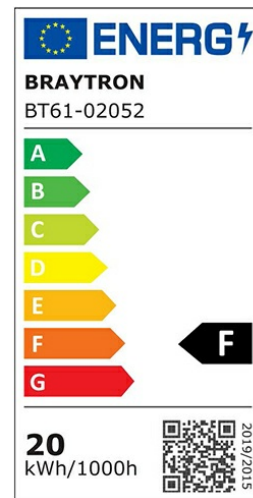

Braytron

PRODUCT DATASHEET

MODEL NO BT61-02052

DESCRIPTION BRY-FLOOD-SL-20W-GRY-GRN-IP65-LED FLOODLIGHT

Luminare is intended to use in outdoor applications

BRAYTRON SRL

Bulavardul iuliu maniu, Nr.616, Sector 6, 061129, Bucuresti-ROMANIA

info@braytron.com

www.braytron.com

Page 1-2

General Characteristics

| | | |
|--------------|---|------------------|
| Model No | : | BT61-02052 |
| Main Family | : | Outdoor Lighting |
| Sub Family | : | LED Floodlight |
| Type | : | Flood |
| Body Color | : | Grey |
| Dimmable | : | Not-Dimmable |
| Light Source | : | LED |
| Warranty | : | 3 years |
| Class | : | Class I |
| IP | : | IP65 |
| IK | : | IK06 |

Electrical Characteristics

| | | |
|---------------------|---|------------|
| Lifetime | : | 20000 h |
| Voltage | : | 220-240V |
| Power Factor | : | >0,9 |
| Material | : | Aluminium |
| Working Temperature | : | -20 C+40 C |
| Frequency | : | 50-60 Hz |

Product Characteristics

| | | |
|-----------------------------|---|--------------|
| Wattage | : | 20 w |
| Color Temperature | : | Green |
| Color Rendering Index (CRI) | : | >70 |
| Beam Angle | : | 120° Degrees |