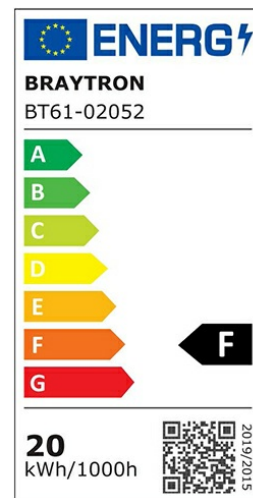

PRODUCT DATASHEET

MODEL NO BT61-02052

DESCRIPTION BRY-FLOOD-SL-20W-GRY-GRN-IP65-LED FLOODLIGHT

Luminare is intended to use in outdoor applications

General Characteristics

Model No	:	BT61-02052
Main Family	:	Outdoor Lighting
Sub Family	:	LED Floodlight
Type	:	Flood
Body Color	:	Grey
Dimmable	:	Not-Dimmable
Light Source	:	LED
Warranty	:	3 years
Class	:	Class I
IP	:	IP65
IK	:	IK06

Electrical Characteristics

Lifetime	:	20000 h
Voltage	:	220-240V
Power Factor	:	>0,9
Material	:	Aluminium
Working Temperature	:	-20 C+40 C
Frequency	:	50-60 Hz

Package Informations

N.W.	:	9,30 kgs
G.W.	:	11,05 kgs
PCS/CTN	:	30 pcs
Length	:	400 mm
Width	:	200 mm
Height	:	340 mm
EAN	:	5949097715440

Product Characteristics

Wattage	:	20 w
Color Temperature	:	Green
Color Rendering Index (CRI)	:	>70
Beam Angle	:	120° Degrees

Dimensions & Weight

P. Length	:	125 mm
P. Width	:	28 mm
P. Height	:	152 mm
Weight	:	310 gr