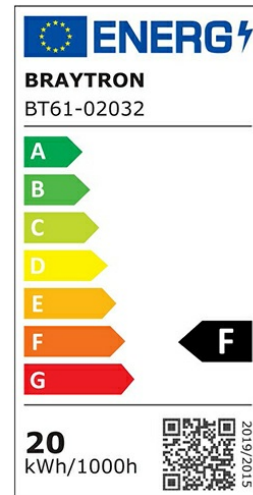

PRODUCT DATASHEET

MODEL NO BT61-02032

DESCRIPTION BRY-FLOOD-SL-20W-GRY-6500K-IP65-LED FLOODLIGHT

Luminare is intended to use in outdoor applications

General Characteristics

Model No	:	BT61-02032
Main Family	:	Outdoor Lighting
Sub Family	:	LED Floodlight
Type	:	Flood
Body Color	:	Grey
Lamp Shape	:	Directional
Dimmable	:	Not-Dimmable
Light Source	:	LED
Warranty	:	3 years
Class	:	Class I
IP	:	IP65
IK	:	IK06

Electrical Characteristics

Lifetime	:	20000 h
Voltage	:	220-240V
Power Factor	:	>0,9
Material	:	Aluminium
Working Temperature	:	-20 C+40 C
Frequency	:	50-60 Hz

Package Informations

N.W.	:	9,30 kgs
G.W.	:	11,05 kgs
PCS/CTN	:	30 pcs
Length	:	400 mm
Width	:	200 mm
Height	:	340 mm
EAN	:	5949097702532

Product Characteristics

Wattage	:	20 w
Color Temperature	:	6500K
Quse Lumen	:	1620 lm
Color Rendering Index (CRI)	:	>70
Energy Efficiency Level	:	F
Beam Angle	:	120° Degrees
Color Category	:	Cool White

Dimensions & Weight

P. Length	:	125 mm
P. Width	:	28 mm
P. Height	:	152 mm
Weight	:	310 gr