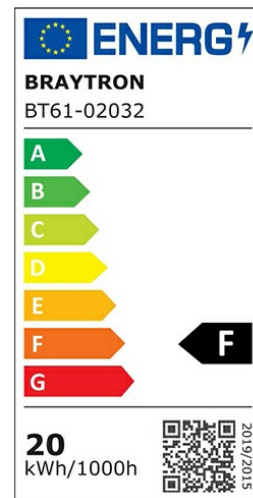

## PRODUCT DATASHEET

MODEL NO BT61-02032

DESCRIPTION BRY-FLOOD-SL-20W-GRY-6500K-IP65-LED FLOODLIGHT

Luminare is intended to use in outdoor applications

BRAYTRON SRL

Bulavardul iuliu maniu, Nr.616, Sector 6, 061129, Bucuresti-ROMANIA

### General Characteristics

Model No	:	BT61-02032
Main Family	:	Outdoor Lighting
Sub Family	:	LED Floodlight
Type	:	Flood
Body Color	:	Grey
Lamp Shape	:	Directional
Dimmable	:	Not-Dimmable
Light Source	:	LED
Warranty	:	3 years
Class	:	Class I
IP	:	IP65
IK	:	IK06

### Electrical Characteristics

Lifetime	:	20000 h
Voltage	:	220-240V
Power Factor	:	>0,9
Material	:	Aluminium
Working Temperature	:	-20 C+40 C
Frequency	:	50-60 Hz

### Product Characteristics

Wattage	:	20 w
Color Temperature	:	6500K
Quse Lumen	:	1620 lm
Color Rendering Index (CRI)	:	>70
Energy Efficiency Level	:	F
Beam Angle	:	120° Degrees
Color Category	:	Cool White