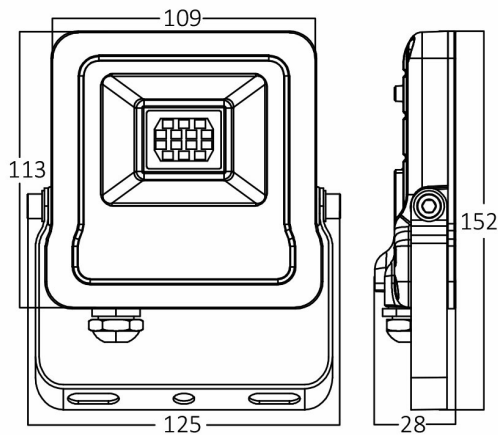

PRODUCT DATASHEET

MODEL NO BT61-02032

DESCRIPTION BRY-FLOOD-SL-20W-GRY-6500K-IP65-LED FLOODLIGHT

Luminare is intended to use in outdoor applications

General Characteristics

Model No	:	BT61-02032
Main Family	:	Outdoor Lighting
Sub Family	:	LED Floodlight
Type	:	Flood
Body Color	:	Grey
Lamp Shape	:	Directional
Dimmable	:	Not-Dimmable
Light Source	:	LED
Warranty	:	3 years
Class	:	Class I
IP	:	IP65
IK	:	IK06

Electrical Characteristics

Lifetime	:	20000 h
Voltage	:	220-240V
Power Factor	:	>0,9
Material	:	Aluminium
Working Temperature	:	-20 C+40 C
Frequency	:	50-60 Hz

Package Informations

N.W.	:	9,30 kgs
G.W.	:	11,05 kgs
PCS/CTN	:	30 pcs
Length	:	400 mm
Width	:	200 mm
Height	:	340 mm
EAN	:	5949097702532

Product Characteristics

Wattage	:	20 w
Color Temperature	:	6500K
Quse Lumen	:	1620 lm
Color Rendering Index (CRI)	:	>70
Energy Efficiency Level	:	F
Beam Angle	:	120° Degrees
Color Category	:	Cool White

Dimensions & Weight

P. Length	:	125 mm
P. Width	:	28 mm
P. Height	:	152 mm
Weight	:	310 gr