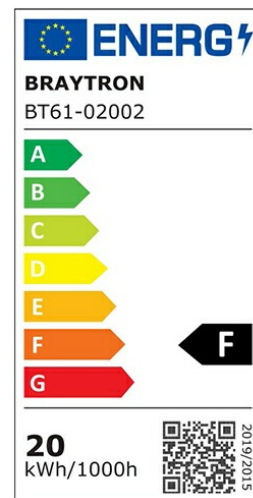

## PRODUCT DATASHEET

MODEL NO BT61-02002

DESCRIPTION BRY-FLOOD-SL-20W-GRY-3000K-IP65-LED FLOODLIGHT

Luminare is intended to use in outdoor applications

### General Characteristics

Model No	:	BT61-02002
Main Family	:	Outdoor Lighting
Sub Family	:	LED Floodlight
Type	:	Flood
Body Color	:	Grey
Lamp Shape	:	Directional
Dimmable	:	Not-Dimmable
Light Source	:	LED
Warranty	:	3 years
Class	:	Class I
IP	:	IP65
IK	:	IK06

### Electrical Characteristics

Lifetime	:	20000 h
Voltage	:	220-240V
Power Factor	:	>0,9
Material	:	Aluminium
Working Temperature	:	-20 C+40 C
Frequency	:	50-60 Hz

### Product Characteristics

Wattage	:	20 w
Color Temperature	:	3000K
Quse Lumen	:	1620 lm
Color Rendering Index (CRI)	:	>70
Energy Efficiency Level	:	F
Beam Angle	:	120° Degrees
Color Category	:	Warm White