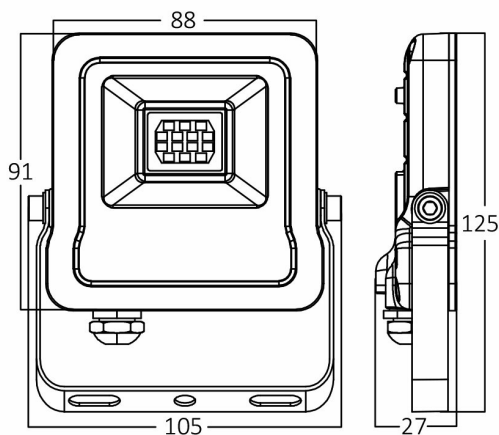

PRODUCT DATASHEET

MODEL NO BT61-01032

DESCRIPTION BRY-FLOOD-SL-10W-GRY-6500K-IP65-LED FLOODLIGHT

Luminare is intended to use in outdoor applications

General Characteristics

Model No	:	BT61-01032
Main Family	:	Outdoor Lighting
Sub Family	:	LED Floodlight
Type	:	Flood
Body Color	:	Grey
Lamp Shape	:	Directional
Dimmable	:	Not-Dimmable
Light Source	:	LED
Warranty	:	3 years
Class	:	Class I
IP	:	IP65
IK	:	IK06

Electrical Characteristics

Lifetime	:	20000 h
Voltage	:	220-240V
Power Factor	:	>0,9
Material	:	Aluminium
Working Temperature	:	-20 C+40 C
Frequency	:	50-60 Hz

Package Informations

N.W.	:	7,92 kgs
G.W.	:	9,60 kgs
PCS/CTN	:	36 pcs
Length	:	350 mm
Width	:	220 mm
Height	:	295 mm
EAN	:	5949097702518

Product Characteristics

Wattage	:	10 w
Color Temperature	:	6500K
Quse Lumen	:	800 lm
Color Rendering Index (CRI)	:	>70
Energy Efficiency Level	:	F
Beam Angle	:	120° Degrees
Color Category	:	Cool White

Dimensions & Weight

P. Length	:	105 mm
P. Width	:	27 mm
P. Height	:	125 mm
Weight	:	220 gr