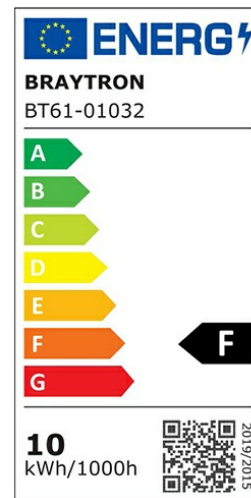

## PRODUCT DATASHEET

MODEL NO BT61-01032

DESCRIPTION BRY-FLOOD-SL-10W-GRY-6500K-IP65-LED FLOODLIGHT

Luminare is intended to use in outdoor applications

BRAYTRON SRL

Bulavardul iuliu maniu, Nr.616, Sector 6, 061129, Bucuresti-ROMANIA

### General Characteristics

Model No	:	BT61-01032
Main Family	:	Outdoor Lighting
Sub Family	:	LED Floodlight
Type	:	Flood
Body Color	:	Grey
Lamp Shape	:	Directional
Dimmable	:	Not-Dimmable
Light Source	:	LED
Warranty	:	3 years
Class	:	Class I
IP	:	IP65
IK	:	IK06

### Product Characteristics

Wattage	:	10 w
Color Temperature	:	6500K
Quse Lumen	:	800 lm
Color Rendering Index (CRI)	:	>70
Energy Efficiency Level	:	F
Beam Angle	:	120° Degrees
Color Category	:	Cool White