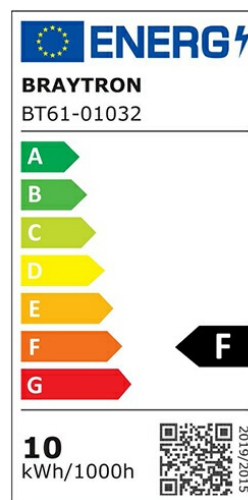

PRODUCT DATASHEET

MODEL NO BT61-01032

DESCRIPTION BRY-FLOOD-SL-10W-GRY-6500K-IP65-LED FLOODLIGHT

Luminare is intended to use in outdoor applications

General Characteristics

Model No	:	BT61-01032
Main Family	:	Outdoor Lighting
Sub Family	:	LED Floodlight
Type	:	Flood
Body Color	:	Grey
Lamp Shape	:	Directional
Dimmable	:	Not-Dimmable
Light Source	:	LED
Warranty	:	3 years
Class	:	Class I
IP	:	IP65
IK	:	IK06

Electrical Characteristics

Lifetime	:	20000 h
Voltage	:	220-240V
Power Factor	:	>0,9
Material	:	Aluminium
Working Temperature	:	-20 C+40 C
Frequency	:	50-60 Hz

Package Informations

N.W.	:	7,92 kgs
G.W.	:	9,60 kgs
PCS/CTN	:	36 pcs
Length	:	350 mm
Width	:	220 mm
Height	:	295 mm
EAN	:	5949097702518

Product Characteristics

Wattage	:	10 w
Color Temperature	:	6500K
Quse Lumen	:	800 lm
Color Rendering Index (CRI)	:	>70
Energy Efficiency Level	:	F
Beam Angle	:	120° Degrees
Color Category	:	Cool White

Dimensions & Weight