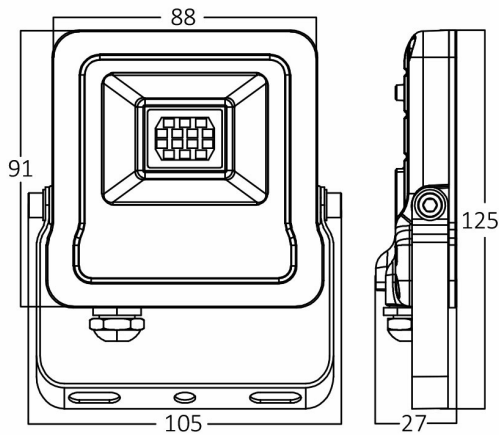

Braytron

PRODUCT DATASHEET

MODEL NO BT61-01002

DESCRIPTION BRY-FLOOD-SL-10W-GRY-3000K-IP65-LED FLOODLIGHT

Luminare is intended to use in outdoor applications

BRAYTRON SRL

Bulaverdul iuliu maniu, Nr.616, Sector 6, 061129, Bucuresti-ROMANIA

Electrical Characteristics

Lifetime	:	20000 h
Voltage	:	220-240V
Power Factor	:	>0,9
Material	:	Aluminium
Working Temperature	:	-20 C+40 C
Frequency	:	50-60 Hz

Package Informations

N.W.	:	7,92 kgs
G.W.	:	9,60 kgs
PCS/CTN	:	36 pcs
Length	:	350 mm
Width	:	220 mm
Height	:	295 mm
EAN	:	5949097702501

Product Characteristics

Wattage	:	10 w
Color Temperature	:	3000K
Quse Lumen	:	800 lm
Color Rendering Index (CRI)	:	>70
Energy Efficiency Level	:	F
Beam Angle	:	120° Degrees
Color Category	:	Warm White

Dimensions & Weight

P. Length	:	105 mm
P. Width	:	27 mm
P. Height	:	125 mm
Weight	:	220 gr