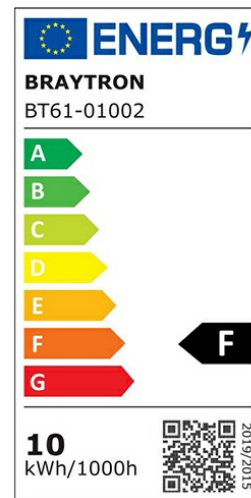

Braytron

PRODUCT DATASHEET

MODEL NO BT61-01002

DESCRIPTION BRY-FLOOD-SL-10W-GRY-3000K-IP65-LED FLOODLIGHT

Luminare is intended to use in outdoor applications

BRAYTRON SRL

Bulaverdul iuliu maniu, Nr.616, Sector 6, 061129, Bucuresti-ROMANIA

info@braytron.com

www.braytron.com

Page 1-2

General Characteristics

Model No	:	BT61-01002
Main Family	:	Outdoor Lighting
Sub Family	:	LED Floodlight
Type	:	Flood
Body Color	:	Grey
Lamp Shape	:	Directional
Dimmable	:	Not-Dimmable
Light Source	:	LED
Warranty	:	3 years
Class	:	Class I
IP	:	IP65
IK	:	IK06

Electrical Characteristics

Lifetime	:	20000 h
Voltage	:	220-240V
Power Factor	:	>0,9
Material	:	Aluminium
Working Temperature	:	-20 C+40 C
Frequency	:	50-60 Hz

Package Informations

N.W.	:	7,92 kgs
G.W.	:	9,60 kgs
PCS/CTN	:	36 pcs
Length	:	350 mm
Width	:	220 mm
Height	:	295 mm
EAN	:	5949097702501

Product Characteristics

Wattage	:	10 w
Color Temperature	:	3000K
Quse Lumen	:	800 lm
Color Rendering Index (CRI)	:	>70
Energy Efficiency Level	:	F
Beam Angle	:	120° Degrees
Color Category	:	Warm White

Dimensions & Weight