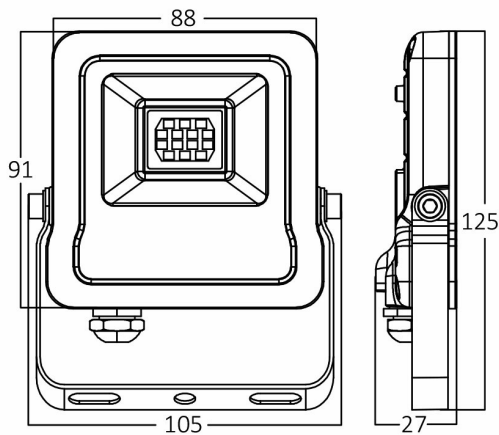

## PRODUCT DATASHEET

MODEL NO BT61-01002

DESCRIPTION BRY-FLOOD-SL-10W-GRY-3000K-IP65-LED FLOODLIGHT

Luminare is intended to use in outdoor applications

### Package Informations

N.W.	:	7,92 kgs
G.W.	:	9,60 kgs
PCS/CTN	:	36 pcs
Length	:	350 mm
Width	:	220 mm
Height	:	295 mm
EAN	:	5949097702501

### Product Characteristics

Wattage	:	10 w
Color Temperature	:	3000K
Quse Lumen	:	800 lm
Color Rendering Index (CRI)	:	>70
Energy Efficiency Level	:	F
Beam Angle	:	120° Degrees
Color Category	:	Warm White

### Dimensions & Weight

P. Length	:	105 mm
P. Width	:	27 mm
P. Height	:	125 mm
Weight	:	220 gr