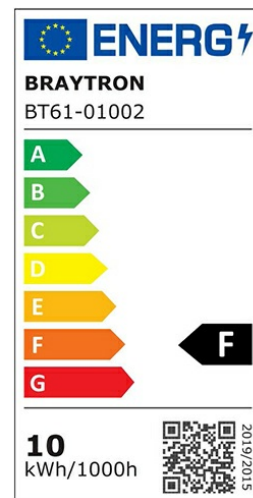

## PRODUCT DATASHEET

MODEL NO BT61-01002

DESCRIPTION BRY-FLOOD-SL-10W-GRY-3000K-IP65-LED FLOODLIGHT

Luminare is intended to use in outdoor applications

### General Characteristics

Model No	:	BT61-01002
Main Family	:	Outdoor Lighting
Sub Family	:	LED Floodlight
Type	:	Flood
Body Color	:	Grey
Lamp Shape	:	Directional
Dimmable	:	Not-Dimmable
Light Source	:	LED
Warranty	:	3 years
Class	:	Class I
IP	:	IP65
IK	:	IK06

### Electrical Characteristics

Lifetime	:	20000 h
Voltage	:	220-240V
Power Factor	:	>0,9
Material	:	Aluminium
Working Temperature	:	-20 C+40 C
Frequency	:	50-60 Hz

### Product Characteristics

Wattage	:	10 w
Color Temperature	:	3000K
Quse Lumen	:	800 lm
Color Rendering Index (CRI)	:	>70
Energy Efficiency Level	:	F
Beam Angle	:	120° Degrees
Color Category	:	Warm White