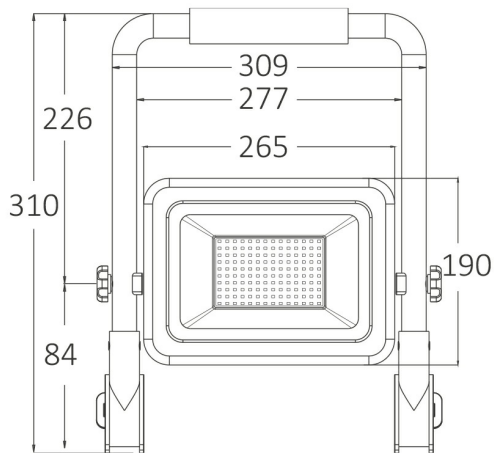

## PRODUCT DATASHEET

MODEL NO BT60-99181

DESCRIPTION BRY-FLOOD-WL-BLC-100W-3IN1-WORK LIGHT

Luminare is intended to use in outdoor applications

### Package Informations

N.W.	:	9,00 kgs
G.W.	:	10,35 kgs
PCS/CTN	:	6 pcs
Length	:	410 mm
Width	:	355 mm
Height	:	330 mm
EAN	:	5949097739866

### Dimensions & Weight

P. Length	:	310 mm
P. Width	:	309 mm
Weight	:	1500 gr