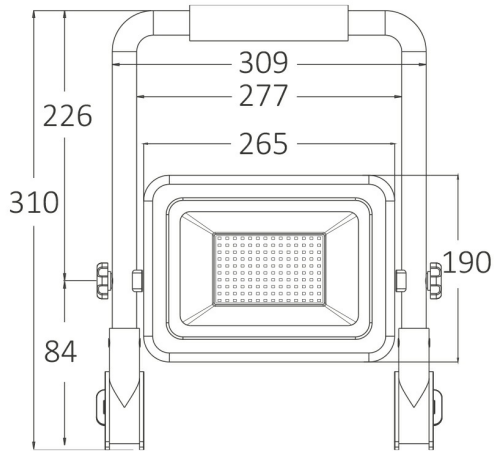

Braytron

PRODUCT DATASHEET

MODEL NO BT60-99181

DESCRIPTION BRY-FLOOD-WL-BLC-100W-3IN1-WORK LIGHT

Braytron

FLOOD LED WORK LIGHT

Model No: BT60-99181

100w - 8500lm

- 3 CCT (3000K, 4000K, 6500K)
- Beam angle: 120°
- Working temperature: -20°C +40°C
- 220-240V
- Power cable length: 2 m

LED

IP65

FLOOD LED WORK LIGHT

ENERGY

BRAYTRON
BT60-99181

A

B

Electrical Characteristics

Lifetime	:	20000 h
Voltage	:	220-240V
Power Factor	:	>0,9
Material	:	Aluminium
Working Temperature	:	-20 C+40 C
Frequency	:	50-60 Hz

Package Informations

N.W.	:	9,00 kgs
G.W.	:	10,35 kgs
PCS/CTN	:	6 pcs
Length	:	410 mm
Width	:	355 mm
Height	:	330 mm
EAN	:	5949097739866

P. Length	:	310 mm
P. Width	:	309 mm
Weight	:	1500 gr