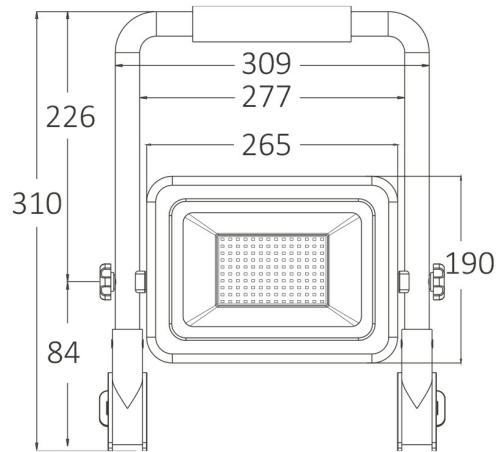

PRODUCT DATASHEET

MODEL NO BT60-99181

DESCRIPTION BRY-FLOOD-WL-BLC-100W-3IN1-WORK LIGHT

Luminare is intended to use in outdoor applications

General Characteristics

Model No	:	BT60-99181
Main Family	:	Outdoor Lighting
Sub Family	:	LED Worklight
Type	:	Work Light
Body Color	:	Black+Yellow
Lamp Shape	:	Directional
Dimmable	:	Not-Dimmable
Light Source	:	LED
Warranty	:	2 years
Class	:	Class I
IP	:	IP65
IK	:	IK07

Electrical Characteristics

Lifetime	:	20000 h
Voltage	:	220-240V
Power Factor	:	>0,9
Material	:	Aluminium
Working Temperature	:	-20 C+40 C
Frequency	:	50-60 Hz

Package Informations

N.W.	:	9,00 kgs
G.W.	:	10,35 kgs
PCS/CTN	:	6 pcs
Length	:	410 mm
Width	:	355 mm
Height	:	330 mm
EAN	:	5949097739866

Product Characteristics

Wattage	:	100 w
Color Temperature	:	3IN1
Quse Lumen	:	8500 lm
Color Rendering Index (CRI)	:	>70
Energy Efficiency Level	:	F
Beam Angle	:	120° Degrees
Color Category	:	3IN1

Dimensions & Weight

P. Length	:	310 mm
P. Width	:	309 mm
Weight	:	1500 gr