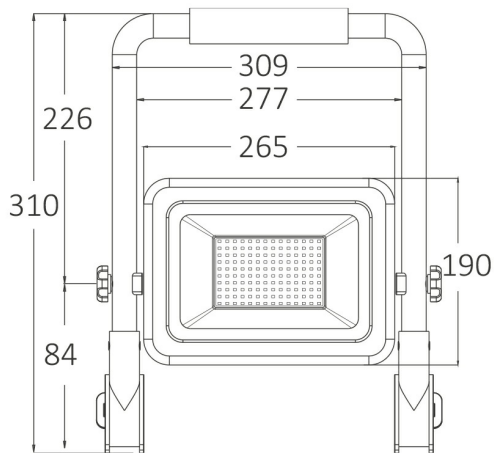

PRODUCT DATASHEET

MODEL NO BT60-99181

DESCRIPTION BRY-FLOOD-WL-BLC-100W-3IN1-WORK LIGHT

Luminare is intended to use in outdoor applications

General Characteristics

Model No	:	BT60-99181
Main Family	:	Outdoor Lighting
Sub Family	:	LED Worklight
Type	:	Work Light
Body Color	:	Black+Yellow
Lamp Shape	:	Directional
Dimmable	:	Not-Dimmable
Light Source	:	LED
Warranty	:	2 years
Class	:	Class I
IP	:	IP65
IK	:	IK07

Electrical Characteristics

Lifetime	:	20000 h
Voltage	:	220-240V
Power Factor	:	>0,9
Material	:	Aluminium
Working Temperature	:	-20 C+40 C
Frequency	:	50-60 Hz

Package Informations

N.W.	:	9,00 kgs
G.W.	:	10,35 kgs
PCS/CTN	:	6 pcs
Length	:	410 mm
Width	:	355 mm
Height	:	330 mm
EAN	:	5949097739866

Product Characteristics

Wattage	:	100 w
Color Temperature	:	3IN1
Quse Lumen	:	8500 lm
Color Rendering Index (CRI)	:	>70
Energy Efficiency Level	:	F
Beam Angle	:	120° Degrees
Color Category	:	3IN1

Dimensions & Weight

P. Length	:	310 mm
P. Width	:	309 mm
Weight	:	1500 gr