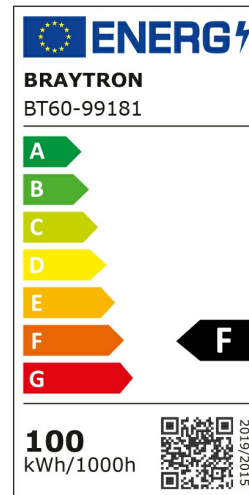

## PRODUCT DATASHEET

MODEL NO BT60-99181

DESCRIPTION BRY-FLOOD-WL-BLC-100W-3IN1-WORK LIGHT

Luminare is intended to use in outdoor applications

### General Characteristics

Model No	:	BT60-99181
Main Family	:	Outdoor Lighting
Sub Family	:	LED Worklight
Type	:	Work Light
Body Color	:	Black+Yellow
Lamp Shape	:	Directional
Dimmable	:	Not-Dimmable
Light Source	:	LED
Warranty	:	2 years
Class	:	Class I
IP	:	IP65
IK	:	IK07

### Electrical Characteristics

Lifetime	:	20000 h
Voltage	:	220-240V
Power Factor	:	>0,9
Material	:	Aluminium
Working Temperature	:	-20 C+40 C
Frequency	:	50-60 Hz

### Product Characteristics

Wattage	:	100 w
Color Temperature	:	3IN1
Quse Lumen	:	8500 lm
Color Rendering Index (CRI)	:	>70
Energy Efficiency Level	:	F
Beam Angle	:	120° Degrees
Color Category	:	3IN1