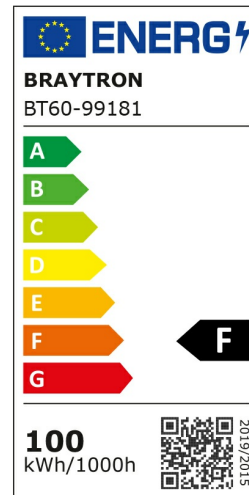

PRODUCT DATASHEET

MODEL NO BT60-99181

DESCRIPTION BRY-FLOOD-WL-BLC-100W-3IN1-WORK LIGHT

Luminare is intended to use in outdoor applications

General Characteristics

Model No	:	BT60-99181
Main Family	:	Outdoor Lighting
Sub Family	:	LED Worklight
Type	:	Work Light
Body Color	:	Black+Yellow
Lamp Shape	:	Directional
Dimmable	:	Not-Dimmable
Light Source	:	LED
Warranty	:	2 years
Class	:	Class I
IP	:	IP65
IK	:	IK07

Electrical Characteristics

Lifetime	:	20000 h
Voltage	:	220-240V
Power Factor	:	>0,9
Material	:	Aluminium
Working Temperature	:	-20 C+40 C
Frequency	:	50-60 Hz

Package Informations

N.W.	:	9,00 kgs
G.W.	:	10,35 kgs
PCS/CTN	:	6 pcs
Length	:	410 mm
Width	:	355 mm
Height	:	330 mm
EAN	:	5949097739866

Product Characteristics

Wattage	:	100 w
Color Temperature	:	3IN1
Quse Lumen	:	8500 lm
Color Rendering Index (CRI)	:	>70
Energy Efficiency Level	:	F
Beam Angle	:	120° Degrees
Color Category	:	3IN1

Dimensions & Weight