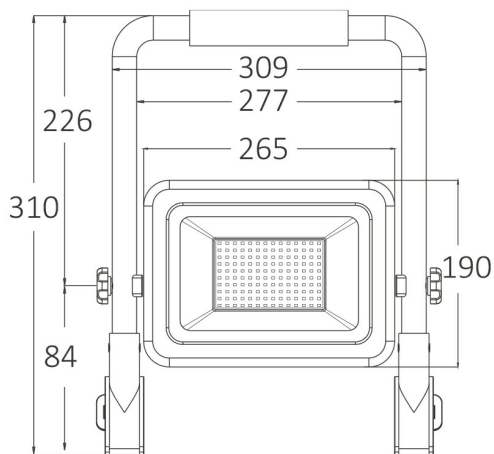

Braytron

PRODUCT DATASHEET

MODEL NO BT60-99181

DESCRIPTION BRY-FLOOD-WL-BLC-100W-3IN1-WORK LIGHT

Braytron

FLOOD LED WORK LIGHT

Model No: BT60-99181

100w - 8500lm

- 3 CCT (3000K, 4000K, 6500K)
- Beam angle: 120°
- Working temperature: -20°C +40°C
- 220-240V
- Power cable length: 2 m

LED
IP65

FLOOD LED WORK LIGHT

ENERGY

BRAYTRON
BT60-99181

A
B
C
D
E
F
G

100
kWh/1000h

2019/2015

Electrical Characteristics

Lifetime	:	20000 h
Voltage	:	220-240V 50/60Hz
Power Factor	:	>0,9
Material	:	Aluminium
Working Temperature	:	-20°C ~ +40°C
Frequency	:	50/60Hz

Package Informations

N.W.	:	8,75 kgs
G.W.	:	11 kgs
PCS/CTN	:	6
Length	:	42,5 cm
Width	:	35,5 cm
Height	:	33 cm
EAN	:	5949097739866

P. Length	:	309 mm
P. Width	:	190 mm
P. Height	:	310 mm
Weight	:	1460 gr