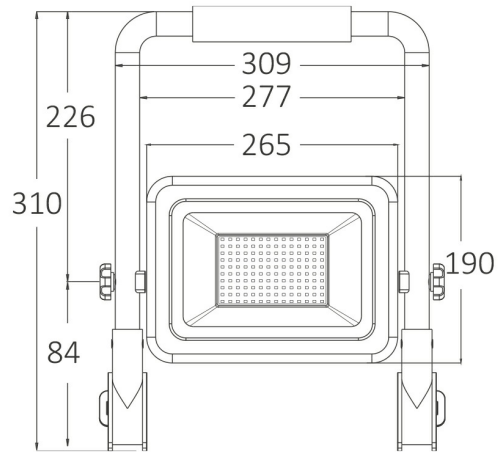

## PRODUCT DATASHEET

MODEL NO BT60-99181

DESCRIPTION BRY-FLOOD-WL-BLC-100W-3IN1-WORK LIGHT

Luminare is intended to use in outdoor applications

### Package Informations

N.W.	:	9,00 kgs
G.W.	:	10,35 kgs
PCS/CTN	:	6 pcs
Length	:	410 mm
Width	:	355 mm
Height	:	330 mm
EAN	:	5949097739866

### Dimensions & Weight

P. Length	:	310 mm
P. Width	:	309 mm
Weight	:	1500 gr