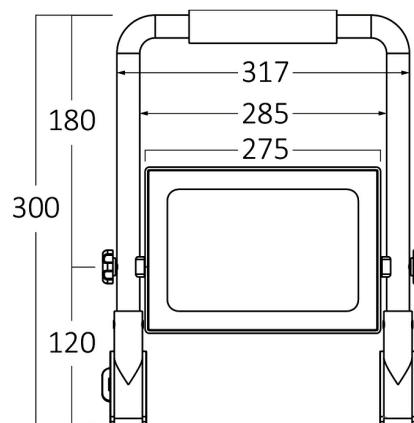

PRODUCT DATASHEET

MODEL NO BT60-99131

DESCRIPTION BRY-FLOOD-WL-BLC-100W-6500K-WORK LIGHT

Luminare is intended to use in outdoor applications

General Characteristics

Model No	:	BT60-99131
Main Family	:	Outdoor Lighting
Sub Family	:	LED Worklight
Type	:	Flood
Body Color	:	Black+Yellow
Lamp Shape	:	Directional
Dimmable	:	Not-Dimmable
Light Source	:	LED
Warranty	:	2 years
Class	:	Class I
IP	:	IP65
IK	:	IK06

Electrical Characteristics

Lifetime	:	20000 h
Voltage	:	220-240V
Power Factor	:	>0,9
Material	:	Aluminium
Working Temperature	:	-20 C+40 C
Frequency	:	50-60 Hz

Package Informations

N.W.	:	9,35 kgs
G.W.	:	10,80 kgs
PCS/CTN	:	6 pcs
Length	:	425 mm
Width	:	325 mm
Height	:	365 mm
EAN	:	5949097731754

Product Characteristics

Wattage	:	100 w
Color Temperature	:	6500K
Quse Lumen	:	8500 lm
Color Rendering Index (CRI)	:	>70
Energy Efficiency Level	:	F
Beam Angle	:	120° Degrees
Color Category	:	Cool White

Dimensions & Weight

P. Length	:	300 mm
P. Width	:	317 mm
Weight	:	1560 gr