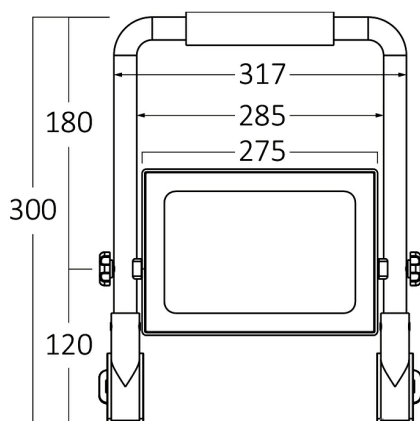

PRODUCT DATASHEET

MODEL NO BT60-99131

DESCRIPTION BRY-FLOOD-WL-BLC-100W-6500K-WORK LIGHT

Luminare is intended to use in outdoor applications

General Characteristics

Model No	:	BT60-99131
Main Family	:	Outdoor Lighting
Sub Family	:	LED Worklight
Type	:	Flood
Body Color	:	Black+Yellow
Lamp Shape	:	Directional
Dimmable	:	Not-Dimmable
Light Source	:	LED
Warranty	:	2 years
Class	:	Class I
IP	:	IP65
IK	:	IK06

Electrical Characteristics

Lifetime	:	20000 h
Voltage	:	220-240V
Power Factor	:	>0,9
Material	:	Aluminium
Working Temperature	:	-20 C+40 C
Frequency	:	50-60 Hz

Package Informations

N.W.	:	9,35 kgs
G.W.	:	10,80 kgs
PCS/CTN	:	6 pcs
Length	:	425 mm
Width	:	325 mm
Height	:	365 mm
EAN	:	5949097731754

Product Characteristics

Wattage	:	100 w
Color Temperature	:	6500K
Quse Lumen	:	8500 lm
Color Rendering Index (CRI)	:	>70
Energy Efficiency Level	:	F
Beam Angle	:	120° Degrees
Color Category	:	Cool White

Dimensions & Weight

P. Length	:	300 mm
P. Width	:	317 mm
Weight	:	1560 gr