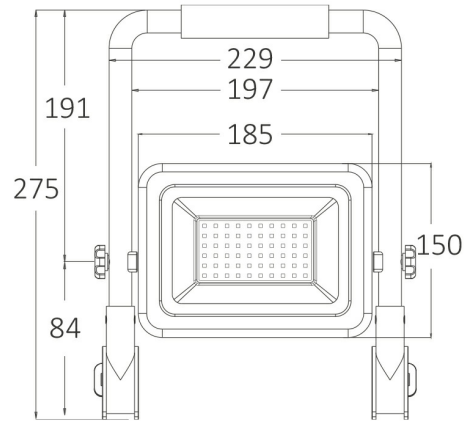

PRODUCT DATASHEET

MODEL NO BT60-95081

DESCRIPTION BRY-FLOOD-WL-BLC-50W-3IN1-WORK LIGHT

Luminare is intended to use in outdoor applications

General Characteristics

Model No	:	BT60-95081
Main Family	:	Outdoor Lighting
Sub Family	:	LED Worklight
Type	:	Work Light
Body Color	:	Black+Yellow
Lamp Shape	:	Directional
Dimmable	:	Not-Dimmable
Light Source	:	LED
Warranty	:	2 years
Class	:	Class I
IP	:	IP65
IK	:	IK07

Electrical Characteristics

Lifetime	:	20000 h
Voltage	:	220-240V
Power Factor	:	>0,9
Material	:	Aluminium
Working Temperature	:	-20 C+40 C
Frequency	:	50-60 Hz

Package Informations

N.W.	:	8,56 kgs
G.W.	:	9,85 kgs
PCS/CTN	:	8 pcs
Length	:	545 mm
Width	:	280 mm
Height	:	300 mm
EAN	:	5949097739859

Product Characteristics

Wattage	:	50 w
Color Temperature	:	3IN1
Quse Lumen	:	4200 lm
Color Rendering Index (CRI)	:	>70
Energy Efficiency Level	:	F
Beam Angle	:	120° Degrees
Color Category	:	3IN1

Dimensions & Weight

P. Length	:	275 mm
P. Width	:	229 mm
Weight	:	1070 gr