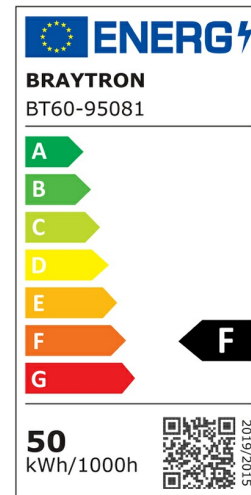

PRODUCT DATASHEET

MODEL NO BT60-95081

DESCRIPTION BRY-FLOOD-WL-BLC-50W-3IN1-WORK LIGHT

Luminare is intended to use in outdoor applications

General Characteristics

Model No	:	BT60-95081
Main Family	:	Outdoor Lighting
Sub Family	:	LED Worklight
Type	:	Work Light
Body Color	:	Black+Yellow
Lamp Shape	:	Directional
Dimmable	:	Not-Dimmable
Light Source	:	LED
Warranty	:	2 years
Class	:	Class I
IP	:	IP65
IK	:	IK07

Electrical Characteristics

Lifetime	:	20000 h
Voltage	:	220-240V
Power Factor	:	>0,9
Material	:	Aluminium
Working Temperature	:	-20 C+40 C
Frequency	:	50-60 Hz

Package Informations

N.W.	:	8,56 kgs
G.W.	:	9,85 kgs
PCS/CTN	:	8 pcs
Length	:	545 mm
Width	:	280 mm
Height	:	300 mm
EAN	:	5949097739859

Product Characteristics

Wattage	:	50 w
Color Temperature	:	3IN1
Quse Lumen	:	4200 lm
Color Rendering Index (CRI)	:	>70
Energy Efficiency Level	:	F
Beam Angle	:	120° Degrees
Color Category	:	3IN1

Dimensions & Weight