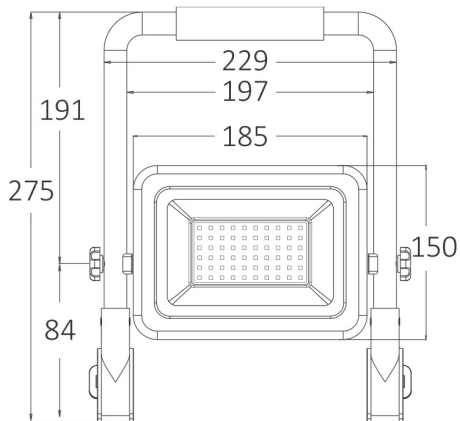

Braytron

PRODUCT DATASHEET

MODEL NO BT60-95081

DESCRIPTION BRY-FLOOD-WL-BLC-50W-3IN1-WORK LIGHT

Braytron

FLOOD LED WORK LIGHT

Model No: BT60-95081

50w - 4200lm

- 3 CCT (3000K, 4000K, 6500K)
- Beam angle: 120°
- Working temperature: -20°C +40°C
- 220-240V
- Power cable length: 2 m

LED
IP65

FLOOD LED WORK LIGHT

ENERGY

BRAYTRON
BT60-95081

A
B
C
D
E
F
G

50
kWh/1000h

2019/2015

Electrical Characteristics

Lifetime	:	20000 h
Voltage	:	220-240V
Power Factor	:	>0,9
Material	:	Aluminium
Working Temperature	:	-20 C+40 C
Frequency	:	50-60 Hz

Package Informations

N.W.	:	8,56 kgs
G.W.	:	9,85 kgs
PCS/CTN	:	8 pcs
Length	:	545 mm
Width	:	280 mm
Height	:	300 mm
EAN	:	5949097739859

P. Length	:	275 mm
P. Width	:	229 mm
Weight	:	1070 gr