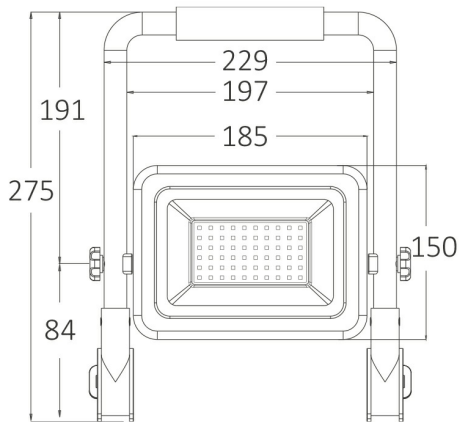

PRODUCT DATASHEET

MODEL NO BT60-95081

DESCRIPTION BRY-FLOOD-WL-BLC-50W-3IN1-WORK LIGHT

Luminare is intended to use in outdoor applications

General Characteristics

Model No	:	BT60-95081
Main Family	:	Outdoor Lighting
Sub Family	:	LED Worklight
Type	:	Work Light
Body Color	:	Black+Yellow
Lamp Shape	:	Directional
Dimmable	:	Not-Dimmable
Light Source	:	LED
Warranty	:	2 years
Class	:	Class I
IP	:	IP65
IK	:	IK07

Electrical Characteristics

Lifetime	:	20000 h
Voltage	:	220-240V
Power Factor	:	>0,9
Material	:	Aluminium
Working Temperature	:	-20 C+40 C
Frequency	:	50-60 Hz

Package Informations

N.W.	:	8,56 kgs
G.W.	:	9,85 kgs
PCS/CTN	:	8 pcs
Length	:	545 mm
Width	:	280 mm
Height	:	300 mm
EAN	:	5949097739859

Product Characteristics

Wattage	:	50 w
Color Temperature	:	3IN1
Quse Lumen	:	4200 lm
Color Rendering Index (CRI)	:	>70
Energy Efficiency Level	:	F
Beam Angle	:	120° Degrees
Color Category	:	3IN1

Dimensions & Weight

P. Length	:	275 mm
P. Width	:	229 mm
Weight	:	1070 gr