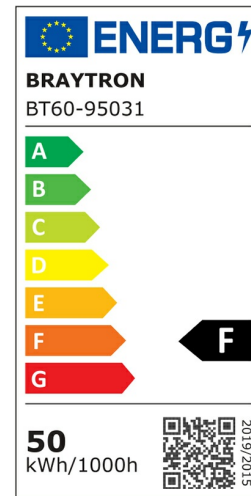

Braytron

PRODUCT DATASHEET

MODEL NO BT60-95031

DESCRIPTION BRY-FLOOD-WL-BLC-50W-6500K-WORK LIGHT

Luminare is intended to use in outdoor applications

BRAYTRON SRL

Bulavardul Iuliu Maniu, Nr.616, Sector 6, 061129, Bucuresti-ROMANIA

info@braytron.com

www.braytron.com

General Characteristics

Model No	:	BT60-95031
Main Family	:	Outdoor Lighting
Sub Family	:	LED Worklight
Type	:	Flood
Body Color	:	Black+Yellow
Lamp Shape	:	Directional
Dimmable	:	Not-Dimmable
Light Source	:	LED
Warranty	:	2 years
Class	:	Class I
IP	:	IP65
IK	:	IK06

Electrical Characteristics

Lifetime	:	20000 h
Voltage	:	220-240V
Power Factor	:	>0,9
Material	:	Aluminium
Working Temperature	:	-20 C+40 C
Frequency	:	50-60 Hz

Package Informations

N.W.	:	8,40 kgs
G.W.	:	9,70 kgs
PCS/CTN	:	8 pcs
Length	:	545 mm
Width	:	270 mm
Height	:	275 mm
EAN	:	5949097731747

Product Characteristics

Wattage	:	50 w
Color Temperature	:	6500K
Quse Lumen	:	4200 lm
Color Rendering Index (CRI)	:	>70
Energy Efficiency Level	:	F
Beam Angle	:	120° Degrees
Color Category	:	Cool White