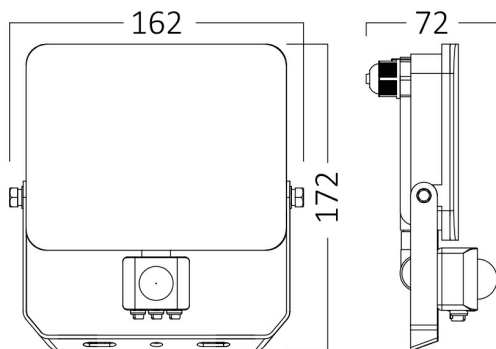

Braytron

PRODUCT DATASHEET

MODEL NO BT60-63080

DESCRIPTION BRY-FLOOD-WF-30W-WHT-3IN1-SNS-IP54-LED FLOODLIGHT

Luminare is intended to use in outdoor applications

BRAYTRON SRL

Bulavardul Iuliu Maniu, Nr.616, Sector 6, 061129, Bucuresti-ROMANIA

Electrical Characteristics

Lifetime	:	20000 h
Voltage	:	220-240V
Power Factor	:	>0,9
Material	:	Aluminium
Working Temperature	:	-20 C+40 C
Frequency	:	50-60 Hz

Package Informations

N.W.	:	5,90 kgs
G.W.	:	7,70 kgs
PCS/CTN	:	20 pcs
Length	:	350 mm
Width	:	330 mm
Height	:	365 mm
EAN	:	5949097739620

Product Characteristics

Wattage	:	30 w
Color Temperature	:	3IN1
Quse Lumen	:	2850 lm
Color Rendering Index (CRI)	:	>70
Energy Efficiency Level	:	F
Beam Angle	:	120° Degrees
Color Category	:	3IN1

Dimensions & Weight

P. Length	:	162 mm
P. Width	:	72 mm
P. Height	:	172 mm
Weight	:	245 gr

Sensor Informations

Sensor Type	:	Motion
Detection Distance	:	2m-8m
Detection Speed	:	0,6-1,5m/s
Installation Height	:	1,8m-2,5m
Time Delay	:	10sec-7min
Lux	:	10-2000 lux