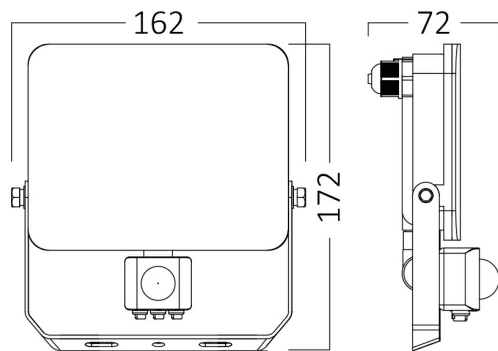

PRODUCT DATASHEET

MODEL NO BT60-63080

DESCRIPTION BRY-FLOOD-WF-30W-WHT-3IN1-SNS-IP54-LED FLOODLIGHT

Luminare is intended to use in outdoor applications

General Characteristics

Model No	:	BT60-63080
Main Family	:	Outdoor Lighting
Sub Family	:	LED Floodlight
Type	:	Schuko Socket
Body Color	:	White
Lamp Shape	:	Non-Directional
Dimmable	:	Not-Dimmable
Light Source	:	LED
Warranty	:	2 years
Class	:	Class I
IP	:	IP65
IK	:	IK06

Electrical Characteristics

Lifetime	:	20000 h
Voltage	:	220-240V
Power Factor	:	>0,9
Material	:	Aluminium
Working Temperature	:	-20 C+40 C
Frequency	:	50-60 Hz
Current	:	16 A

Package Informations

N.W.	:	5,90 kgs
G.W.	:	7,70 kgs
PCS/CTN	:	20 pcs
Length	:	350 mm
Width	:	330 mm
Height	:	365 mm
EAN	:	5949097739620

Product Characteristics

Wattage	:	30 w
Color Temperature	:	3IN1
Quse Lumen	:	2850 lm
Color Rendering Index (CRI)	:	>70
Energy Efficiency Level	:	F
Beam Angle	:	120° Degrees
Color Category	:	3IN1

Dimensions & Weight

P. Length	:	162 mm
P. Width	:	72 mm
P. Height	:	172 mm
Weight	:	245 gr

Sensor Informations

Sensor Type	:	Motion
Detection Distance	:	2m-8m
Detection Speed	:	0,6-1,5m/s
Installation Height	:	1,8m-2,5m
Time Delay	:	10sec-7min
Lux	:	10-2000 lux