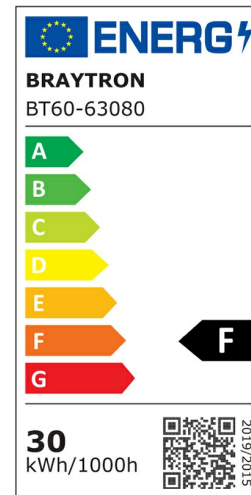

## PRODUCT DATASHEET

MODEL NO BT60-63080

DESCRIPTION BRY-FLOOD-WF-30W-WHT-3IN1-SNS-IP54-LED FLOODLIGHT

Luminare is intended to use in outdoor applications

### General Characteristics

Model No	:	BT60-63080
Main Family	:	Outdoor Lighting
Sub Family	:	LED Floodlight
Type	:	Schuko Socket
Body Color	:	White
Lamp Shape	:	Non-Directional
Dimmable	:	Not-Dimmable
Light Source	:	LED
Warranty	:	2 years
Class	:	Class I
IP	:	IP65
IK	:	IK06

### Electrical Characteristics

Lifetime (at 2.7 h/day)	:	20000 h
Voltage	:	220-240V
Power Factor	:	>0,9
Material	:	Aluminium
Working Temperature	:	-20 C+40 C
Frequency	:	50-60 Hz
Current	:	16 A

### Product Characteristics

Wattage	:	30 w
Color Temperature	:	3IN1
Quse Lumen	:	2850 lm
Color Rendering Index (CRI)	:	>70
Energy Efficiency Level	:	F
Beam Angle	:	120° Degrees
Color Category	:	3IN1