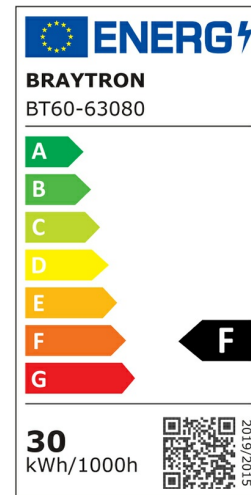

PRODUCT DATASHEET

MODEL NO BT60-63080

DESCRIPTION BRY-FLOOD-WF-30W-WHT-3IN1-SNS-IP54-LED FLOODLIGHT

Luminare is intended to use in outdoor applications

General Characteristics

Model No	:	BT60-63080
Main Family	:	Outdoor Lighting
Sub Family	:	LED Floodlight
Type	:	Schuko Socket
Body Color	:	White
Lamp Shape	:	Non-Directional
Dimmable	:	Not-Dimmable
Light Source	:	LED
Warranty	:	2 years
Class	:	Class I
IP	:	IP65
IK	:	IK06

Electrical Characteristics

Lifetime	:	20000 h
Voltage	:	220-240V
Power Factor	:	>0,9
Material	:	Aluminium
Working Temperature	:	-20 C+40 C
Frequency	:	50-60 Hz
Current	:	16 A

Package Informations

N.W.	:	5,90 kgs
G.W.	:	7,70 kgs
PCS/CTN	:	20 pcs
Length	:	350 mm
Width	:	330 mm
Height	:	365 mm
EAN	:	5949097739620

Product Characteristics

Wattage	:	30 w
Color Temperature	:	3IN1
Quse Lumen	:	2850 lm
Color Rendering Index (CRI)	:	>70
Energy Efficiency Level	:	F
Beam Angle	:	120° Degrees
Color Category	:	3IN1

Dimensions & Weight