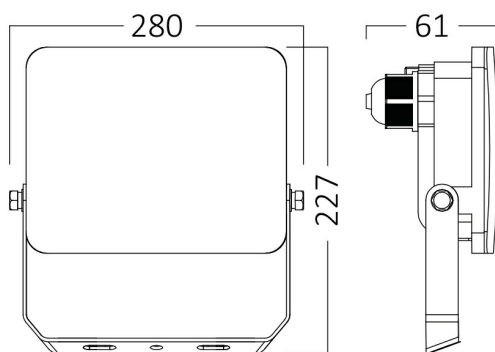

PRODUCT DATASHEET

MODEL NO BT60-59180

DESCRIPTION BRY-FLOOD-WF-100W-WHT-3IN1-IP65-LED FLOODLIGHT

Luminare is intended to use in outdoor applications

General Characteristics

Model No	:	BT60-59180
Main Family	:	Outdoor Lighting
Sub Family	:	LED Floodlight
Type	:	Floodlight
Body Color	:	White
Lamp Shape	:	Non-Directional
Dimmable	:	Not-Dimmable
Light Source	:	LED
Warranty	:	2 years
Class	:	Class I
IP	:	IP65
IK	:	IK06

Electrical Characteristics

Lifetime	:	20000 h
Voltage	:	220-240V
Power Factor	:	>0,9
Material	:	Aluminium
Working Temperature	:	-20 C+40 C
Frequency	:	50-60 Hz

Package Informations

N.W.	:	6,66 kgs
G.W.	:	8,00 kgs
PCS/CTN	:	10 pcs
Length	:	410 mm
Width	:	345 mm
Height	:	300 mm
EAN	:	5949097739613

Product Characteristics

Wattage	:	100 w
Color Temperature	:	3IN1
Quse Lumen	:	9500 lm
Color Rendering Index (CRI)	:	>70
Energy Efficiency Level	:	F
Beam Angle	:	120° Degrees
Color Category	:	3IN1

Dimensions & Weight

P. Length	:	280 mm
P. Width	:	61 mm
P. Height	:	227 mm
Weight	:	666 gr