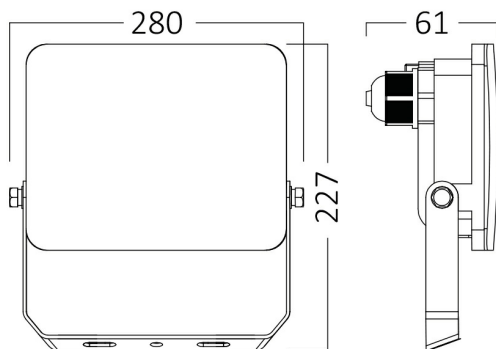

Braytron

PRODUCT DATASHEET

MODEL NO BT60-59180

DESCRIPTION BRY-FLOOD-WF-100W-WHT-3IN1-IP65-LED FLOODLIGHT

Luminare is intended to use in outdoor applications

BRAYTRON SRL

Bulavardul iuliu maniu, Nr.616, Sector 6, 061129, Bucuresti-ROMANIA

Electrical Characteristics

Lifetime	:	20000 h
Voltage	:	220-240V
Power Factor	:	>0,9
Material	:	Aluminium
Working Temperature	:	-20 C+40 C
Frequency	:	50-60 Hz

Package Informations

N.W.	:	6,66 kgs
G.W.	:	8,00 kgs
PCS/CTN	:	10 pcs
Length	:	410 mm
Width	:	345 mm
Height	:	300 mm
EAN	:	5949097739613

Product Characteristics

Wattage	:	100 w
Color Temperature	:	3IN1
Quse Lumen	:	9500 lm
Color Rendering Index (CRI)	:	>70
Energy Efficiency Level	:	F
Beam Angle	:	120° Degrees
Color Category	:	3IN1

Dimensions & Weight

P. Length	:	280 mm
P. Width	:	61 mm
P. Height	:	227 mm
Weight	:	666 gr