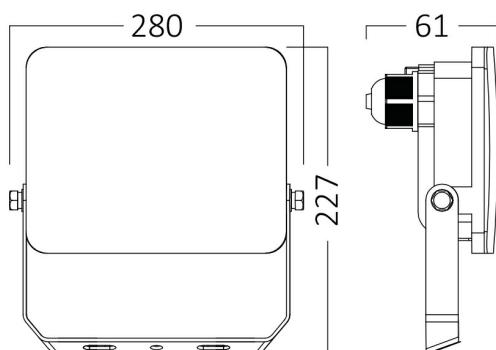

PRODUCT DATASHEET

MODEL NO BT60-59180

DESCRIPTION BRY-FLOOD-WF-100W-WHT-3IN1-IP65-LED FLOODLIGHT

Luminare is intended to use in outdoor applications

General Characteristics

Model No	:	BT60-59180
Main Family	:	Outdoor Lighting
Sub Family	:	LED Floodlight
Type	:	Floodlight
Body Color	:	White
Lamp Shape	:	Non-Directional
Dimmable	:	Not-Dimmable
Light Source	:	LED
Warranty	:	2 years
Class	:	Class I
IP	:	IP65
IK	:	IK06

Electrical Characteristics

Lifetime (at 2.7 h/day)	:	20000 h
Voltage	:	220-240V
Power Factor	:	>0,9
Material	:	Aluminium
Working Temperature	:	-20 C+40 C
Frequency	:	50-60 Hz

Package Informations

N.W.	:	6,66 kgs
G.W.	:	8,00 kgs
PCS/CTN	:	10 pcs
Length	:	410 mm
Width	:	345 mm
Height	:	300 mm
EAN	:	5949097739613

Product Characteristics

Wattage	:	100 w
Color Temperature	:	3IN1
Quse Lumen	:	9500 lm
Color Rendering Index (CRI)	:	>70
Energy Efficiency Level	:	F
Beam Angle	:	120° Degrees
Color Category	:	3IN1

Dimensions & Weight

P. Length	:	280 mm
P. Width	:	61 mm
P. Height	:	227 mm
Weight	:	666 gr