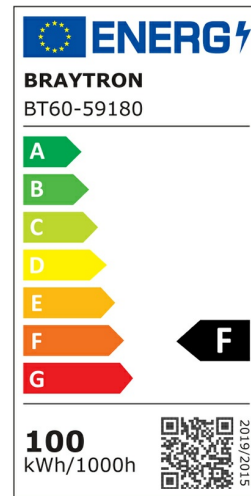

Braytron

PRODUCT DATASHEET

MODEL NO BT60-59180

DESCRIPTION BRY-FLOOD-WF-100W-WHT-3IN1-IP65-LED FLOODLIGHT

Luminare is intended to use in outdoor applications

BRAYTRON SRL

Bulavardul iuliu maniu, Nr.616, Sector 6, 061129, Bucuresti-ROMANIA

info@braytron.com

www.braytron.com

General Characteristics

Model No	:	BT60-59180
Main Family	:	Outdoor Lighting
Sub Family	:	LED Floodlight
Type	:	Floodlight
Body Color	:	White
Lamp Shape	:	Non-Directional
Dimmable	:	Not-Dimmable
Light Source	:	LED
Warranty	:	2 years
Class	:	Class I
IP	:	IP65
IK	:	IK06

Electrical Characteristics

Lifetime	:	20000 h
Voltage	:	220-240V
Power Factor	:	>0,9
Material	:	Aluminium
Working Temperature	:	-20 C+40 C
Frequency	:	50-60 Hz

Package Informations

N.W.	:	6,66 kgs
G.W.	:	8,00 kgs
PCS/CTN	:	10 pcs
Length	:	410 mm
Width	:	345 mm
Height	:	300 mm
EAN	:	5949097739613

Product Characteristics

Wattage	:	100 w
Color Temperature	:	3IN1
Quse Lumen	:	9500 lm
Color Rendering Index (CRI)	:	>70
Energy Efficiency Level	:	F
Beam Angle	:	120° Degrees
Color Category	:	3IN1

Dimensions & Weight