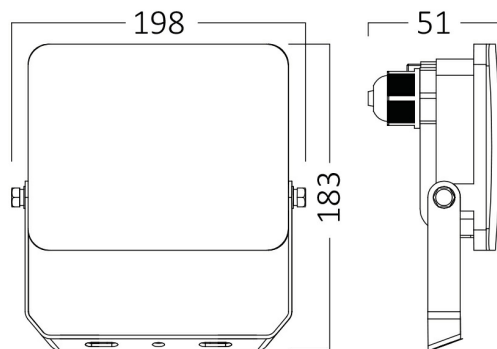

Braytron

FLOOD
LED FLOODLIGHT

Model No:
BT60-55080

50w - 4750lm

3 CCT (3000K, 4000K, 6500K)
Beam angle: 120°
Working temperature: -20°C +40°C
220-240V