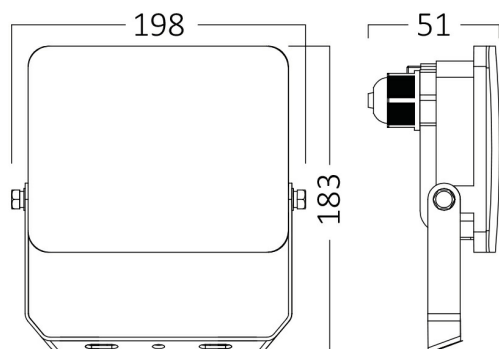

Braytron

PRODUCT DATASHEET

MODEL NO BT60-55080

DESCRIPTION BRY-FLOOD-WF-50W-WHT-3IN1-IP65-LED FLOODLIGHT

Braytron

LED
FLOODLIGHT
MODEL NO: BT60-55080

50w - 4750lm

ELEGANT DESIGN

3CCT SWITCH

BRAYTRON SRL

Bulavardul iuliu maniu, Nr.616, Sector 6, 061129, Bucuresti-ROMANIA

info@braytron.com

www.braytron.com

General Characteristics

Model No	:	BT60-55080
Main Family	:	Outdoor Lighting
Sub Family	:	LED Floodlight
Type	:	Floodlight
Body Color	:	White
Lamp Shape	:	Non-Directional
Warranty	:	2 Years
Class	:	CLASS I
IP	:	IP65

Electrical Characteristics

Lifetime	:	20000 h
Voltage	:	220-240V 50/60Hz
Power Factor	:	>0,9
Material	:	Aluminium
Working Temperature	:	-20°C ~ +40°C

Package Informations

N.W.	:	5,7 kgs
G.W.	:	7,05 kgs
PCS/CTN	:	15
Length	:	49 cm
Width	:	31,5 cm
Height	:	22 cm
EAN	:	5949097739606

Product Characteristics

Wattage	:	50 w
Color Temperature	:	3IN1
Quse Lumen	:	4750 lm
Color Rendering Index (CRI)	:	≥70
Energy Efficiency Level	:	F
Beam Angle	:	120°

Dimensions & Weight

P. Length	:	198 mm
P. Width	:	51 mm
P. Height	:	183 mm
Weight	:	380 gr