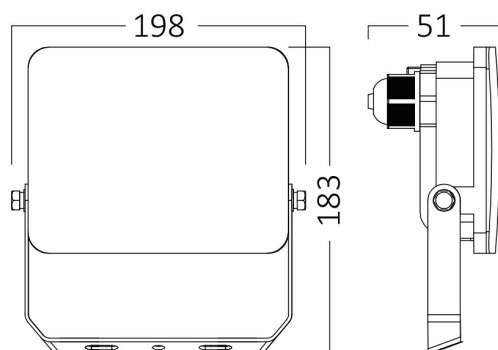

PRODUCT DATASHEET

MODEL NO BT60-55080

DESCRIPTION BRY-FLOOD-WF-50W-WHT-3IN1-IP65-LED FLOODLIGHT

Luminare is intended to use in outdoor applications

General Characteristics

Model No	:	BT60-55080
Main Family	:	Outdoor Lighting
Sub Family	:	LED Floodlight
Type	:	Floodlight
Body Color	:	White
Lamp Shape	:	Non-Directional
Dimmable	:	Not-Dimmable
Light Source	:	LED
Warranty	:	2 years
Class	:	Class I
IP	:	IP65
IK	:	IK06

Electrical Characteristics

Lifetime (at 2.7 h/day)	:	20000 h
Voltage	:	220-240V
Power Factor	:	>0,9
Material	:	Aluminium
Working Temperature	:	-20 C+40 C
Frequency	:	50-60 Hz

Package Informations

N.W.	:	5,76 kgs
G.W.	:	7,05 kgs
PCS/CTN	:	15 pcs
Length	:	490 mm
Width	:	320 mm
Height	:	220 mm
EAN	:	5949097739606

Product Characteristics

Wattage	:	50 w
Color Temperature	:	3IN1
Quse Lumen	:	4750 lm
Color Rendering Index (CRI)	:	>70
Energy Efficiency Level	:	F
Beam Angle	:	120° Degrees
Color Category	:	3IN1

Dimensions & Weight

P. Length	:	198 mm
P. Width	:	51 mm
P. Height	:	183 mm
Weight	:	384,5