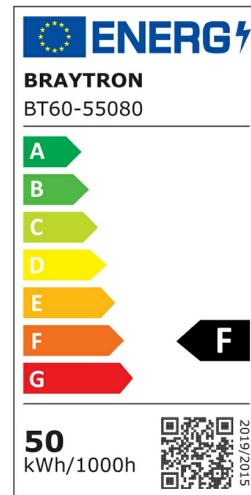

## PRODUCT DATASHEET

MODEL NO BT60-55080

DESCRIPTION BRY-FLOOD-WF-50W-WHT-3IN1-IP65-LED FLOODLIGHT

Luminare is intended to use in outdoor applications

### General Characteristics

Model No	:	BT60-55080
Main Family	:	Outdoor Lighting
Sub Family	:	LED Floodlight
Type	:	Schuko Socket
Body Color	:	White
Lamp Shape	:	Non-Directional
Dimmable	:	Not-Dimmable
Light Source	:	LED
Warranty	:	2 years
Class	:	Class I
IP	:	IP65
IK	:	IK06

### Electrical Characteristics

Lifetime	:	20000 h
Voltage	:	220-240V
Power Factor	:	>0,9
Material	:	Aluminium
Working Temperature	:	-20 C+40 C
Frequency	:	50-60 Hz
Current	:	16 A

### Product Characteristics

Wattage	:	50 w
Color Temperature	:	3IN1
Quse Lumen	:	4750 lm
Color Rendering Index (CRI)	:	>70
Energy Efficiency Level	:	F
Beam Angle	:	120° Degrees
Color Category	:	3IN1