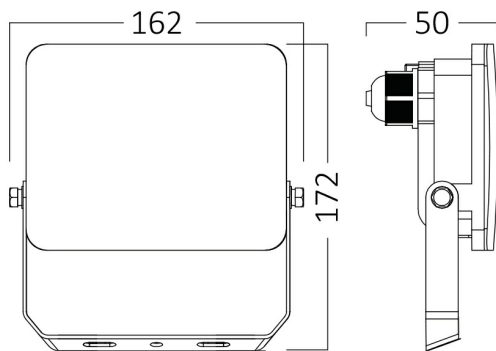

PRODUCT DATASHEET

MODEL NO BT60-53080

DESCRIPTION BRY-FLOOD-WF-30W-WHT-3IN1-IP65-LED FLOODLIGHT

Luminare is intended to use in outdoor applications

General Characteristics

Model No	:	BT60-53080
Main Family	:	Outdoor Lighting
Sub Family	:	LED Floodlight
Type	:	Floodlight
Body Color	:	White
Lamp Shape	:	Non-Directional
Dimmable	:	Not-Dimmable
Light Source	:	LED
Warranty	:	2 years
Class	:	Class I
IP	:	IP65
IK	:	IK06

Electrical Characteristics

Lifetime	:	20000 h
Voltage	:	220-240V
Power Factor	:	>0,9
Material	:	Aluminium
Working Temperature	:	-20 C+40 C
Frequency	:	50-60 Hz

Package Informations

N.W.	:	7,80 kgs
G.W.	:	9,60 kgs
PCS/CTN	:	30 pcs
Length	:	370 mm
Width	:	325 mm
Height	:	355 mm
EAN	:	5949097739590

Product Characteristics

Wattage	:	30 w
Color Temperature	:	3IN1
Quse Lumen	:	2850 lm
Color Rendering Index (CRI)	:	>70
Energy Efficiency Level	:	F
Beam Angle	:	120° Degrees
Color Category	:	3IN1

Dimensions & Weight

P. Length	:	162 mm
P. Width	:	50 mm
P. Height	:	172 mm
Weight	:	260 gr