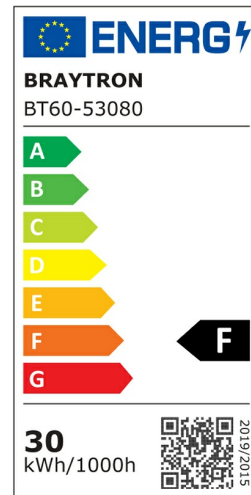

## PRODUCT DATASHEET

MODEL NO BT60-53080

DESCRIPTION BRY-FLOOD-WF-30W-WHT-3IN1-IP65-LED FLOODLIGHT

Luminare is intended to use in outdoor applications

### General Characteristics

Model No	:	BT60-53080
Main Family	:	Outdoor Lighting
Sub Family	:	LED Floodlight
Type	:	Floodlight
Body Color	:	White
Lamp Shape	:	Non-Directional
Dimmable	:	Not-Dimmable
Light Source	:	LED
Warranty	:	2 years
Class	:	Class I
IP	:	IP65
IK	:	IK06

### Electrical Characteristics

Lifetime (at 2.7 h/day)	:	20000 h
Voltage	:	220-240V
Power Factor	:	>0,9
Material	:	Aluminium
Working Temperature	:	-20 C+40 C
Frequency	:	50-60 Hz

### Product Characteristics

Wattage	:	30 w
Color Temperature	:	3IN1
Quse Lumen	:	2850 lm
Color Rendering Index (CRI)	:	>70
Energy Efficiency Level	:	F
Beam Angle	:	120° Degrees
Color Category	:	3IN1