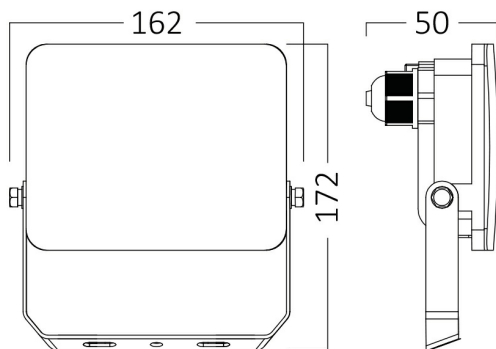

Braytron

FLOOD
LED FLOODLIGHT

Model No:
BT60-53080

30w - 2850lm

	3 CCT (3000K, 4000K, 6500K)
	Beam angle: 120°
	Working temperature: -20°C +40°C
	220-240V