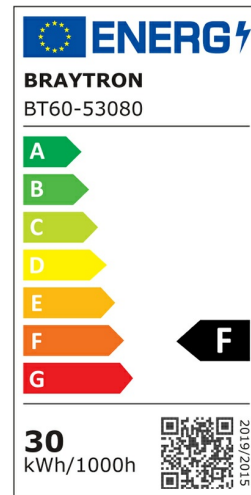

PRODUCT DATASHEET

MODEL NO BT60-53080

DESCRIPTION BRY-FLOOD-WF-30W-WHT-3IN1-IP65-LED FLOODLIGHT

Luminare is intended to use in outdoor applications

General Characteristics

Model No	:	BT60-53080
Main Family	:	Outdoor Lighting
Sub Family	:	LED Floodlight
Type	:	Floodlight
Body Color	:	White
Lamp Shape	:	Non-Directional
Dimmable	:	Not-Dimmable
Light Source	:	LED
Warranty	:	2 years
Class	:	Class I
IP	:	IP65
IK	:	IK06

Electrical Characteristics

Lifetime	:	20000 h
Voltage	:	220-240V
Power Factor	:	>0,9
Material	:	Aluminium
Working Temperature	:	-20 C+40 C
Frequency	:	50-60 Hz

Package Informations

N.W.	:	7,80 kgs
G.W.	:	9,60 kgs
PCS/CTN	:	30 pcs
Length	:	370 mm
Width	:	325 mm
Height	:	355 mm
EAN	:	5949097739590

Product Characteristics

Wattage	:	30 w
Color Temperature	:	3IN1
Quse Lumen	:	2850 lm
Color Rendering Index (CRI)	:	>70
Energy Efficiency Level	:	F
Beam Angle	:	120° Degrees
Color Category	:	3IN1

Dimensions & Weight