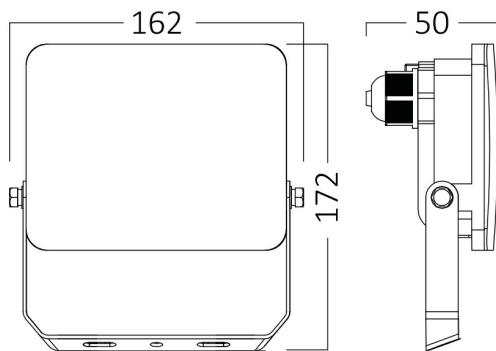

## PRODUCT DATASHEET

MODEL NO BT60-53080

DESCRIPTION BRY-FLOOD-WF-30W-WHT-3IN1-IP65-LED FLOODLIGHT

Luminare is intended to use in outdoor applications

### Package Informations

N.W.	:	7,80 kgs
G.W.	:	9,60 kgs
PCS/CTN	:	30 pcs
Length	:	370 mm
Width	:	325 mm
Height	:	355 mm
EAN	:	5949097739590

### Dimensions & Weight

P. Length	:	162 mm
P. Width	:	50 mm
P. Height	:	172 mm
Weight	:	260 gr