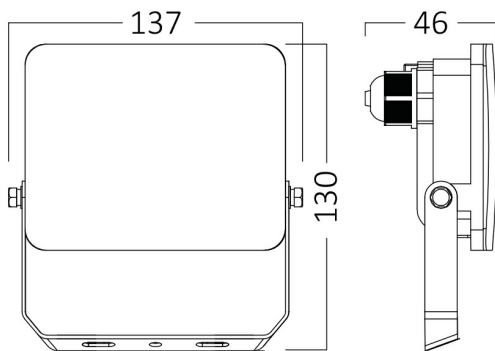

PRODUCT DATASHEET

MODEL NO BT60-52080

DESCRIPTION BRY-FLOOD-WF-20W-WHT-3IN1-IP65-LED FLOODLIGHT

Luminare is intended to use in outdoor applications

General Characteristics

Model No	:	BT60-52080
Main Family	:	Outdoor Lighting
Sub Family	:	LED Floodlight
Type	:	Floodlight
Body Color	:	White
Lamp Shape	:	Non-Directional
Dimmable	:	Not-Dimmable
Light Source	:	LED
Warranty	:	2 years
Class	:	Class I
IP	:	IP65
IK	:	IK06

Electrical Characteristics

Lifetime (at 2.7 h/day)	:	20000 h
Voltage	:	220-240V
Power Factor	:	>0,9
Material	:	Aluminium
Working Temperature	:	-20 C+40 C
Frequency	:	50-60 Hz

Package Informations

N.W.	:	7,43 kgs
G.W.	:	9,70 kgs
PCS/CTN	:	40 pcs
Length	:	410 mm
Width	:	320 mm
Height	:	305 mm
EAN	:	5949097739583

Product Characteristics

Wattage	:	20 w
Color Temperature	:	3IN1
Quse Lumen	:	1900 lm
Color Rendering Index (CRI)	:	>70
Energy Efficiency Level	:	F
Beam Angle	:	120° Degrees
Color Category	:	3IN1

Dimensions & Weight

P. Length	:	137 mm
P. Width	:	46 mm
P. Height	:	130 mm
Weight	:	185,7 gr