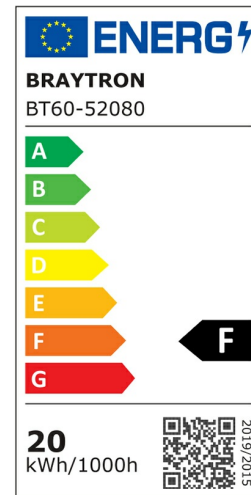

PRODUCT DATASHEET

MODEL NO BT60-52080

DESCRIPTION BRY-FLOOD-WF-20W-WHT-3IN1-IP65-LED FLOODLIGHT

Luminare is intended to use in outdoor applications

General Characteristics

Model No	:	BT60-52080
Main Family	:	Outdoor Lighting
Sub Family	:	LED Floodlight
Type	:	Schuko Socket
Body Color	:	White
Lamp Shape	:	Non-Directional
Dimmable	:	Not-Dimmable
Light Source	:	LED
Warranty	:	2 years
Class	:	Class I
IP	:	IP65
IK	:	IK06

Electrical Characteristics

Lifetime	:	20000 h
Voltage	:	220-240V
Power Factor	:	>0,9
Material	:	Aluminium
Working Temperature	:	-20 C+40 C
Frequency	:	50-60 Hz
Current	:	16 A

Package Informations

N.W.	:	7,43 kgs
G.W.	:	9,70 kgs
PCS/CTN	:	40 pcs
Length	:	410 mm
Width	:	320 mm
Height	:	305 mm
EAN	:	5949097739583

Product Characteristics

Wattage	:	20 w
Color Temperature	:	3IN1
Quse Lumen	:	1900 lm
Color Rendering Index (CRI)	:	>70
Energy Efficiency Level	:	F
Beam Angle	:	120° Degrees
Color Category	:	3IN1

Dimensions & Weight