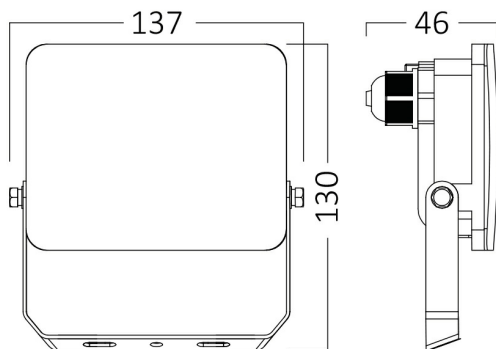

Braytron

FLOOD
LED FLOODLIGHT

Model No:
BT60-52080

20w - 1900lm

3 CCT
(3000K, 4000K, 6500K)

Beam angle: 120°

Working temperature:
-20°C +40°C

220-240V