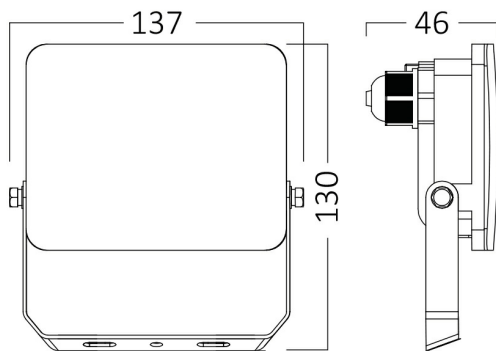

PRODUCT DATASHEET

MODEL NO BT60-52080

DESCRIPTION BRY-FLOOD-WF-20W-WHT-3IN1-IP65-LED FLOODLIGHT

Luminare is intended to use in outdoor applications

General Characteristics

Model No	:	BT60-52080
Main Family	:	Outdoor Lighting
Sub Family	:	LED Floodlight
Type	:	Schuko Socket
Body Color	:	White
Lamp Shape	:	Non-Directional
Dimmable	:	Not-Dimmable
Light Source	:	LED
Warranty	:	2 years
Class	:	Class I
IP	:	IP65
IK	:	IK06

Electrical Characteristics

Lifetime	:	20000 h
Voltage	:	220-240V
Power Factor	:	>0,9
Material	:	Aluminium
Working Temperature	:	-20 C+40 C
Frequency	:	50-60 Hz
Current	:	16 A

Package Informations

N.W.	:	7,43 kgs
G.W.	:	9,70 kgs
PCS/CTN	:	40 pcs
Length	:	410 mm
Width	:	320 mm
Height	:	305 mm
EAN	:	5949097739583

Product Characteristics

Wattage	:	20 w
Color Temperature	:	3IN1
Quse Lumen	:	1900 lm
Color Rendering Index (CRI)	:	>70
Energy Efficiency Level	:	F
Beam Angle	:	120° Degrees
Color Category	:	3IN1

Dimensions & Weight

P. Length	:	137 mm
P. Width	:	46 mm
P. Height	:	130 mm
Weight	:	185,7 gr