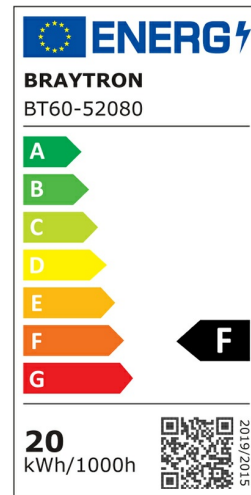

PRODUCT DATASHEET

MODEL NO BT60-52080

DESCRIPTION BRY-FLOOD-WF-20W-WHT-3IN1-IP65-LED FLOODLIGHT

Luminare is intended to use in outdoor applications

General Characteristics

Model No	:	BT60-52080
Main Family	:	Outdoor Lighting
Sub Family	:	LED Floodlight
Type	:	Floodlight
Body Color	:	White
Lamp Shape	:	Non-Directional
Dimmable	:	Not-Dimmable
Light Source	:	LED
Warranty	:	2 years
Class	:	Class I
IP	:	IP65
IK	:	IK06

Electrical Characteristics

Lifetime (at 2.7 h/day)	:	20000 h
Voltage	:	220-240V
Power Factor	:	>0,9
Material	:	Aluminium
Working Temperature	:	-20 C+40 C
Frequency	:	50-60 Hz

Package Informations

N.W.	:	7,43 kgs
G.W.	:	9,70 kgs
PCS/CTN	:	40 pcs
Length	:	410 mm
Width	:	320 mm
Height	:	305 mm
EAN	:	5949097739583

Product Characteristics

Wattage	:	20 w
Color Temperature	:	3IN1
Quse Lumen	:	1900 lm
Color Rendering Index (CRI)	:	>70
Energy Efficiency Level	:	F
Beam Angle	:	120° Degrees
Color Category	:	3IN1

Dimensions & Weight