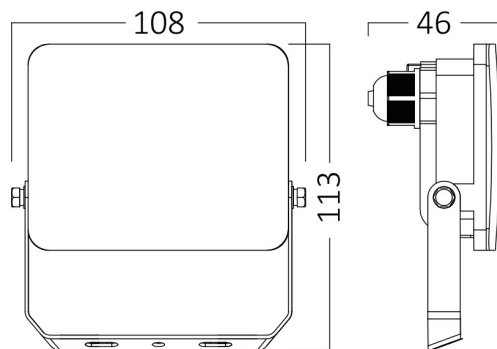

Braytron

FLOOD
LED FLOODLIGHT

Model No:
BT60-51080

10w - 950lm

3 CCT
(3000K, 4000K, 6500K)

Beam angle: 120°

Working temperature:
-20°C +40°C

220-240V