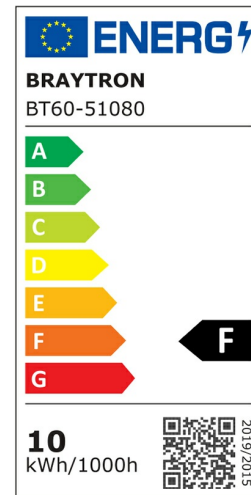

PRODUCT DATASHEET

MODEL NO BT60-51080

DESCRIPTION BRY-FLOOD-WF-10W-WHT-3IN1-IP65-LED FLOODLIGHT

Luminare is intended to use in outdoor applications

General Characteristics

Model No	:	BT60-51080
Main Family	:	Outdoor Lighting
Sub Family	:	LED Floodlight
Type	:	Schuko Socket
Body Color	:	White
Lamp Shape	:	Non-Directional
Dimmable	:	Not-Dimmable
Light Source	:	LED
Warranty	:	2 years
Class	:	Class I
IP	:	IP65
IK	:	IK06

Electrical Characteristics

Lifetime	:	20000 h
Voltage	:	220-240V
Power Factor	:	>0,9
Material	:	Aluminium
Working Temperature	:	-20 C+40 C
Frequency	:	50-60 Hz
Current	:	16 A

Package Informations

N.W.	:	7,42 kgs
G.W.	:	9,35 kgs
PCS/CTN	:	50 pcs
Length	:	435 mm
Width	:	320 mm
Height	:	245 mm
EAN	:	5949097739576

Product Characteristics

Wattage	:	10 w
Color Temperature	:	3IN1
Quse Lumen	:	950 lm
Color Rendering Index (CRI)	:	>70
Energy Efficiency Level	:	F
Beam Angle	:	120° Degrees
Color Category	:	3IN1

Dimensions & Weight