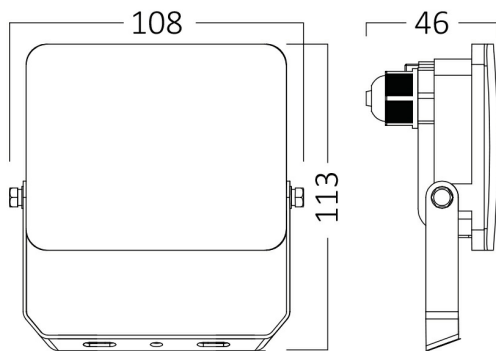

PRODUCT DATASHEET

MODEL NO BT60-51080

DESCRIPTION BRY-FLOOD-WF-10W-WHT-3IN1-IP65-LED FLOODLIGHT

Luminare is intended to use in outdoor applications

General Characteristics

Model No	:	BT60-51080
Main Family	:	Outdoor Lighting
Sub Family	:	LED Floodlight
Type	:	Schuko Socket
Body Color	:	White
Lamp Shape	:	Non-Directional
Dimmable	:	Not-Dimmable
Light Source	:	LED
Warranty	:	2 years
Class	:	Class I
IP	:	IP65
IK	:	IK06

Electrical Characteristics

Lifetime	:	20000 h
Voltage	:	220-240V
Power Factor	:	>0,9
Material	:	Aluminium
Working Temperature	:	-20 C+40 C
Frequency	:	50-60 Hz
Current	:	16 A

Package Informations

N.W.	:	7,42 kgs
G.W.	:	9,35 kgs
PCS/CTN	:	50 pcs
Length	:	435 mm
Width	:	320 mm
Height	:	245 mm
EAN	:	5949097739576

Product Characteristics

Wattage	:	10 w
Color Temperature	:	3IN1
Quse Lumen	:	950 lm
Color Rendering Index (CRI)	:	>70
Energy Efficiency Level	:	F
Beam Angle	:	120° Degrees
Color Category	:	3IN1

Dimensions & Weight

P. Length	:	108 mm
P. Width	:	46 mm
P. Height	:	113 mm
Weight	:	148,5 gr