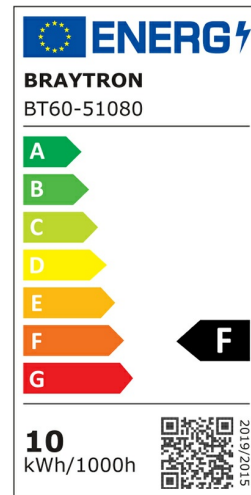

PRODUCT DATASHEET

MODEL NO BT60-51080

DESCRIPTION BRY-FLOOD-WF-10W-WHT-3IN1-IP65-LED FLOODLIGHT

Luminare is intended to use in outdoor applications

General Characteristics

Model No	:	BT60-51080
Main Family	:	Outdoor Lighting
Sub Family	:	LED Floodlight
Type	:	Floodlight
Body Color	:	White
Lamp Shape	:	Non-Directional
Dimmable	:	Not-Dimmable
Light Source	:	LED
Warranty	:	2 years
Class	:	Class I
IP	:	IP65
IK	:	IK06

Electrical Characteristics

Lifetime	:	20000 h
Voltage	:	220-240V
Power Factor	:	>0,9
Material	:	Aluminium
Working Temperature	:	-20 C+40 C
Frequency	:	50-60 Hz

Package Informations

N.W.	:	7,42 kgs
G.W.	:	9,35 kgs
PCS/CTN	:	50 pcs
Length	:	435 mm
Width	:	320 mm
Height	:	245 mm
EAN	:	5949097739576

Product Characteristics

Wattage	:	10 w
Color Temperature	:	3IN1
Quse Lumen	:	950 lm
Color Rendering Index (CRI)	:	>70
Energy Efficiency Level	:	F
Beam Angle	:	120° Degrees
Color Category	:	3IN1

Dimensions & Weight