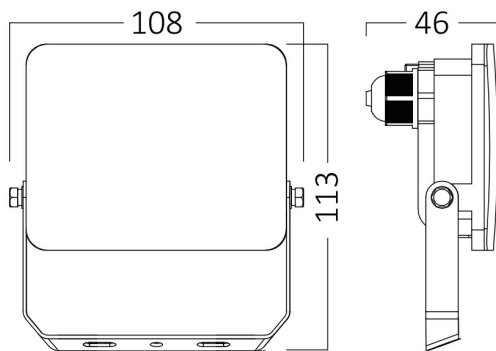

PRODUCT DATASHEET

MODEL NO BT60-51080

DESCRIPTION BRY-FLOOD-WF-10W-WHT-3IN1-IP65-LED FLOODLIGHT

Luminare is intended to use in outdoor applications

General Characteristics

Model No	:	BT60-51080
Main Family	:	Outdoor Lighting
Sub Family	:	LED Floodlight
Type	:	Floodlight
Body Color	:	White
Lamp Shape	:	Non-Directional
Dimmable	:	Not-Dimmable
Light Source	:	LED
Warranty	:	2 years
Class	:	Class I
IP	:	IP65
IK	:	IK06

Electrical Characteristics

Lifetime	:	20000 h
Voltage	:	220-240V
Power Factor	:	>0,9
Material	:	Aluminium
Working Temperature	:	-20 C+40 C
Frequency	:	50-60 Hz

Package Informations

N.W.	:	7,42 kgs
G.W.	:	9,35 kgs
PCS/CTN	:	50 pcs
Length	:	435 mm
Width	:	320 mm
Height	:	245 mm
EAN	:	5949097739576

Product Characteristics

Wattage	:	10 w
Color Temperature	:	3IN1
Quse Lumen	:	950 lm
Color Rendering Index (CRI)	:	>70
Energy Efficiency Level	:	F
Beam Angle	:	120° Degrees
Color Category	:	3IN1

Dimensions & Weight

P. Length	:	108 mm
P. Width	:	46 mm
P. Height	:	113 mm
Weight	:	148,5 gr