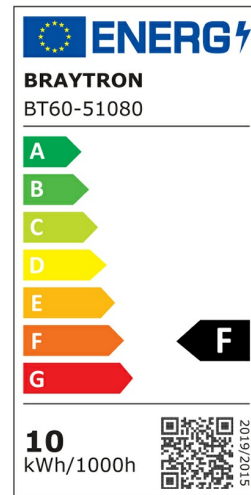

PRODUCT DATASHEET

MODEL NO BT60-51080

DESCRIPTION BRY-FLOOD-WF-10W-WHT-3IN1-IP65-LED FLOODLIGHT

Luminare is intended to use in outdoor applications

General Characteristics

Model No	:	BT60-51080
Main Family	:	Outdoor Lighting
Sub Family	:	LED Floodlight
Type	:	Schuko Socket
Body Color	:	White
Lamp Shape	:	Non-Directional
Dimmable	:	Not-Dimmable
Light Source	:	LED
Warranty	:	2 years
Class	:	Class I
IP	:	IP65
IK	:	IK06

Electrical Characteristics

Lifetime	:	20000 h
Voltage	:	220-240V
Power Factor	:	>0,9
Material	:	Aluminium
Working Temperature	:	-20 C+40 C
Frequency	:	50-60 Hz
Current	:	16 A

Package Informations

N.W.	:	7,42 kgs
G.W.	:	9,35 kgs
PCS/CTN	:	50 pcs
Length	:	435 mm
Width	:	320 mm
Height	:	245 mm
EAN	:	5949097739576

Product Characteristics

Wattage	:	10 w
Color Temperature	:	3IN1
Quse Lumen	:	950 lm
Color Rendering Index (CRI)	:	>70
Energy Efficiency Level	:	F
Beam Angle	:	120° Degrees
Color Category	:	3IN1

Dimensions & Weight