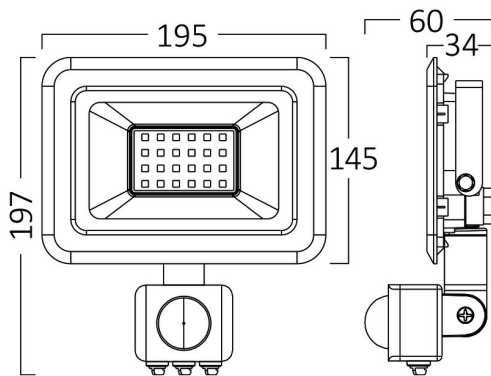

Braytron

PRODUCT DATASHEET

MODEL NO BT60-45031

DESCRIPTION BRY-FLOOD-SF-50W-BLC-6500K-SNS-IP54-LED FLOODLIGHT

Luminare is intended to use in outdoor applications

BRAYTRON SRL

Bulavardul iuliu maniu, Nr.616, Sector 6, 061129, Bucuresti-ROMANIA

Electrical Characteristics

Lifetime	:	20000 h
Voltage	:	220-240V
Power Factor	:	>0,9
Material	:	Aluminium
Working Temperature	:	-20 C+40 C
Frequency	:	50-60 Hz

Package Informations

N.W.	:	4,70 kgs
G.W.	:	6,00 kgs
PCS/CTN	:	10 pcs
Length	:	420 mm
Width	:	335 mm
Height	:	225 mm
EAN	:	5949097728853

Product Characteristics

Wattage	:	50 w
Color Temperature	:	6500K
Quse Lumen	:	4200 lm
Color Rendering Index (CRI)	:	>70
Energy Efficiency Level	:	F
Beam Angle	:	120° Degrees
Color Category	:	Cool White

Dimensions & Weight

P. Length	:	195 mm
P. Width	:	33 mm
P. Height	:	190 mm
Weight	:	470 gr

Sensor Informations

Sensor Type	:	Motion
Detection Distance	:	2m-8m
Detection Speed	:	0,6-1,5m/s
Installation Height	:	1,8m-2,5m
Time Delay	:	10sec-7min
Lux	:	10-2000 lux