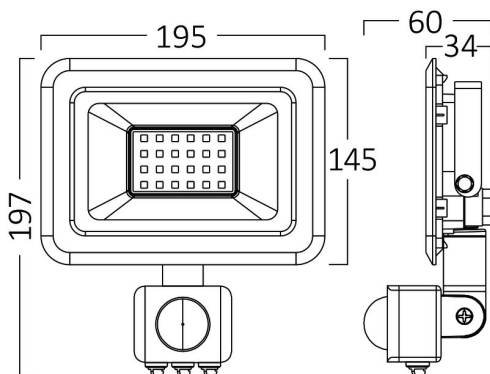

PRODUCT DATASHEET

MODEL NO BT60-45031

DESCRIPTION BRY-FLOOD-SF-50W-BLC-6500K-SNS-IP54-LED FLOODLIGHT

Luminare is intended to use in outdoor applications

General Characteristics

Model No	:	BT60-45031
Main Family	:	Outdoor Lighting
Sub Family	:	LED Floodlight
Type	:	Flood
Body Color	:	Black
Lamp Shape	:	Directional
Dimmable	:	Not-Dimmable
Light Source	:	LED
Warranty	:	2 years
Class	:	Class I
IP	:	IP54
IK	:	IK06

Electrical Characteristics

Lifetime	:	20000 h
Voltage	:	220-240V
Power Factor	:	>0,9
Material	:	Aluminium
Working Temperature	:	-20 C+40 C
Frequency	:	50-60 Hz

Package Informations

N.W.	:	4,70 kgs
G.W.	:	6,00 kgs
PCS/CTN	:	10 pcs
Length	:	420 mm
Width	:	335 mm
Height	:	225 mm
EAN	:	5949097728853

Product Characteristics

Wattage	:	50 w
Color Temperature	:	6500K
Quse Lumen	:	4200 lm
Color Rendering Index (CRI)	:	>70
Energy Efficiency Level	:	F
Beam Angle	:	120° Degrees
Color Category	:	Cool White

Dimensions & Weight

P. Length	:	195 mm
P. Width	:	33 mm
P. Height	:	190 mm
Weight	:	470 gr

Sensor Informations

Sensor Type	:	Motion
Detection Distance	:	2m-8m
Detection Speed	:	0,6-1,5m/s
Installation Height	:	1,8m-2,5m
Time Delay	:	10sec-7min
Lux	:	10-2000 lux