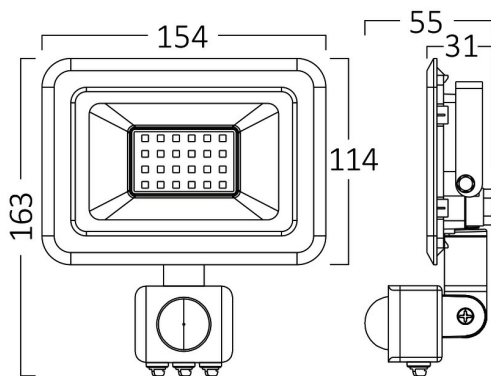

PRODUCT DATASHEET

MODEL NO BT60-43031

DESCRIPTION BRY-FLOOD-SF-30W-BLC-6500K-SNS-IP54-LED FLOODLIGHT

Luminare is intended to use in outdoor applications

General Characteristics

Model No	:	BT60-43031
Main Family	:	Outdoor Lighting
Sub Family	:	LED Floodlight
Type	:	Flood
Body Color	:	Black
Lamp Shape	:	Directional
Dimmable	:	Not-Dimmable
Light Source	:	LED
Warranty	:	2 years
Class	:	Class I
IP	:	IP54
IK	:	IK06

Electrical Characteristics

Lifetime	:	20000 h
Voltage	:	220-240V
Power Factor	:	>0,9
Material	:	Aluminium
Working Temperature	:	-20 C+40 C
Frequency	:	50-60 Hz

Package Informations

N.W.	:	6,20 kgs
G.W.	:	8,00 kgs
PCS/CTN	:	20 pcs
Length	:	340 mm
Width	:	320 mm
Height	:	370 mm
EAN	:	5949097728846

Product Characteristics

Wattage	:	30 w
Color Temperature	:	6500K
Quse Lumen	:	2550 lm
Color Rendering Index (CRI)	:	>70
Energy Efficiency Level	:	F
Beam Angle	:	120° Degrees
Color Category	:	Cool White

Dimensions & Weight

P. Length	:	154 mm
P. Width	:	26 mm
P. Height	:	163 mm
Weight	:	310 gr

Sensor Informations

Sensor Type	:	Motion
Detection Distance	:	2m-8m
Detection Speed	:	0,6-1,5m/s
Installation Height	:	1,8m-2,5m
Time Delay	:	10sec-7min
Lux	:	10-2000 lux