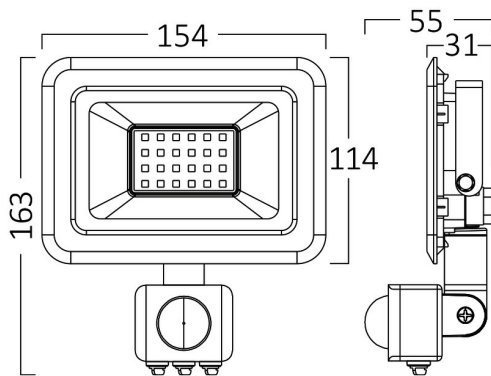

Braytron

PRODUCT DATASHEET

MODEL NO BT60-43031

DESCRIPTION BRY-FLOOD-SF-30W-BLC-6500K-SNS-IP54-LED FLOODLIGHT

Luminare is intended to use in outdoor applications

BRAYTRON SRL

Bulavardul iuliu maniu, Nr.616, Sector 6, 061129, Bucuresti-ROMANIA

info@braytron.com

www.braytron.com

Page 1-2

General Characteristics

Model No	:	BT60-43031
Main Family	:	Outdoor Lighting
Sub Family	:	LED Floodlight
Type	:	Flood
Body Color	:	Black
Lamp Shape	:	Directional
Dimmable	:	Not-Dimmable
Light Source	:	LED
Warranty	:	2 years
Class	:	Class I
IP	:	IP54
IK	:	IK06

Electrical Characteristics

Lifetime	:	20000 h
Voltage	:	220-240V
Power Factor	:	>0,9
Material	:	Aluminium
Working Temperature	:	-20 C+40 C
Frequency	:	50-60 Hz

Package Informations

N.W.	:	6,20 kgs
G.W.	:	8,00 kgs
PCS/CTN	:	20 pcs
Length	:	340 mm
Width	:	320 mm
Height	:	370 mm
EAN	:	5949097728846

Dimensions & Weight

P. Length	:	154 mm
P. Width	:	26 mm
P. Height	:	163 mm
Weight	:	310 gr

Sensor Informations

Sensor Type	:	Motion
Detection Distance	:	2m-8m
Detection Speed	:	0,6-1,5m/s
Installation Height	:	1,8m-2,5m
Time Delay	:	10sec-7min
Lux	:	10-2000 lux