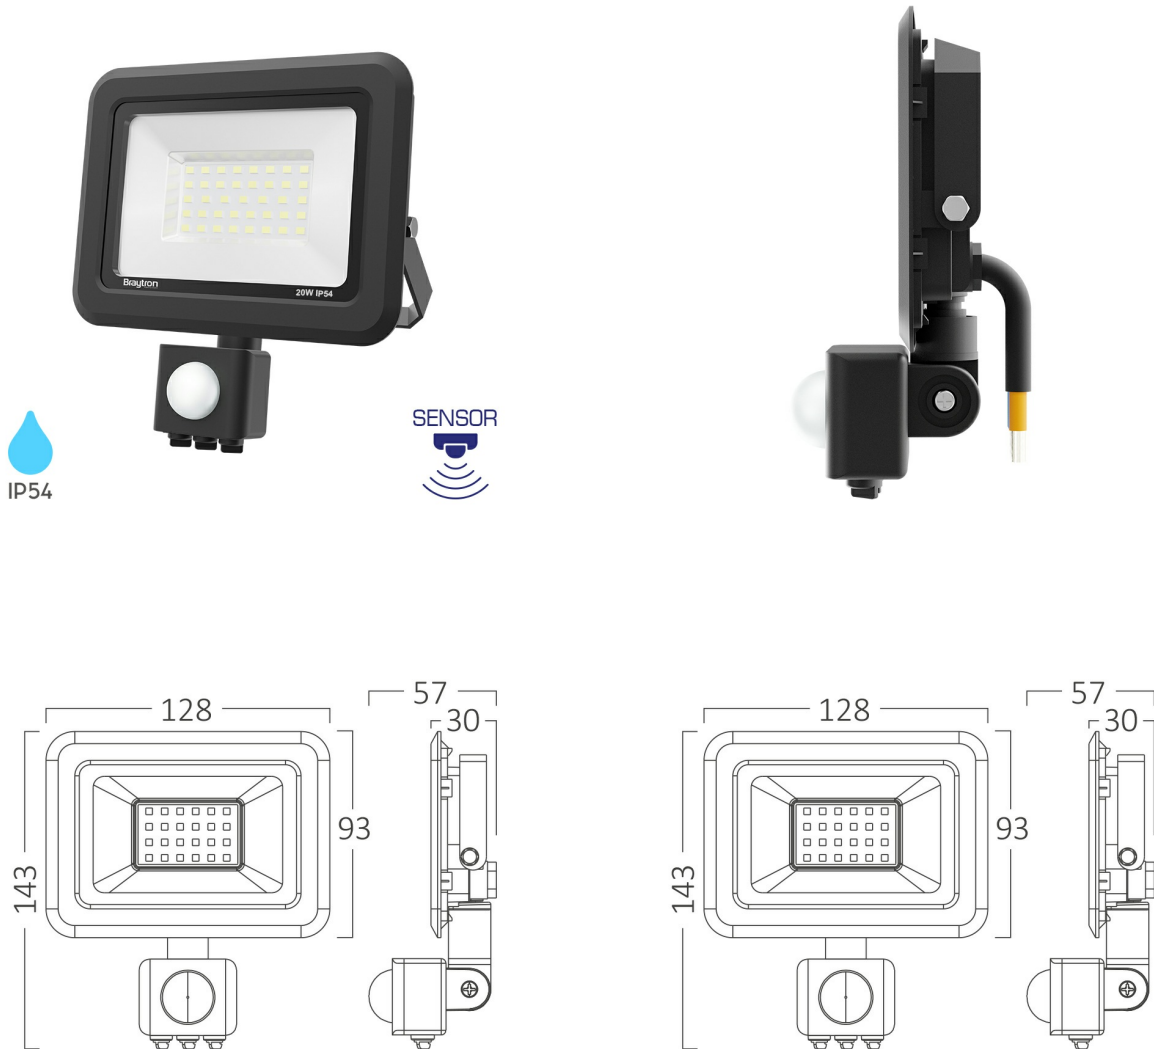

## PRODUCT DATASHEET

MODEL NO BT60-42001

DESCRIPTION BRY-FLOOD-SF-20W-BLC-3000K-SNS-IP54-LED FLOODLIGHT

Luminare is intended to use in outdoor applications

BRAYTRON SRL

Bulavardul Iuliu Maniu, Nr.616, Sector 6, 061129, Bucuresti-ROMANIA

### General Characteristics

Model No	:	BT60-42001
Main Family	:	Outdoor Lighting
Sub Family	:	LED Floodlight
Type	:	Floodlight
Body Color	:	Black
Lamp Shape	:	Directional
Dimmable	:	Not-Dimmable
Light Source	:	LED
Warranty	:	2 years
Class	:	Class I
IP	:	IP54
IK	:	IK06

### Package Informations

N.W.	:	7,20 kgs
G.W.	:	9,15 kgs
PCS/CTN	:	30 pcs
Length	:	415 mm
Width	:	307 mm
Height	:	330 mm
EAN	:	5949097737268

### Dimensions & Weight

P. Length	:	128 mm
P. Width	:	26 mm
P. Height	:	143 mm
Weight	:	240 gr