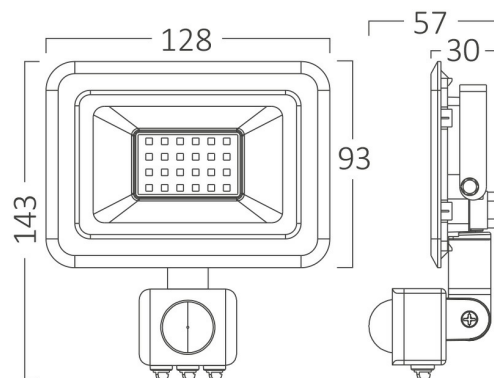

## PRODUCT DATASHEET

MODEL NO BT60-42001

DESCRIPTION BRY-FLOOD-SF-20W-BLC-3000K-SNS-IP54-LED FLOODLIGHT

Luminare is intended to use in outdoor applications

### General Characteristics

Model No	:	BT60-42001
Main Family	:	Outdoor Lighting
Sub Family	:	LED Floodlight
Type	:	Schuko Socket
Body Color	:	Black
Lamp Shape	:	Directional
Dimmable	:	Not-Dimmable
Light Source	:	LED
Warranty	:	2 years
Class	:	Class I
IP	:	IP54
IK	:	IK06

### Package Informations

N.W.	:	7,20 kgs
G.W.	:	9,15 kgs
PCS/CTN	:	30 pcs
Length	:	415 mm
Width	:	307 mm
Height	:	330 mm
EAN	:	5949097737268

### Dimensions & Weight

P. Length	:	128 mm
P. Width	:	26 mm
P. Height	:	143 mm
Weight	:	240 gr