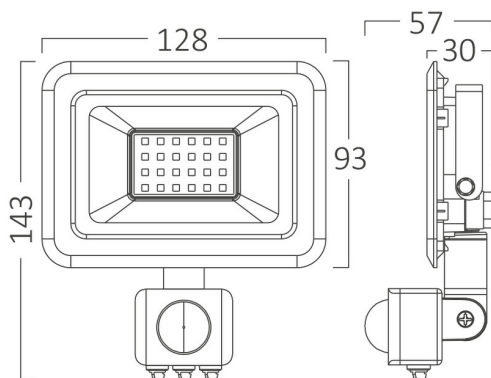

PRODUCT DATASHEET

MODEL NO BT60-42001

DESCRIPTION BRY-FLOOD-SF-20W-BLC-3000K-SNS-IP54-LED FLOODLIGHT

Luminare is intended to use in outdoor applications

General Characteristics

Model No	:	BT60-42001
Main Family	:	Outdoor Lighting
Sub Family	:	LED Floodlight
Type	:	Schuko Socket
Body Color	:	Black
Lamp Shape	:	Directional
Dimmable	:	Not-Dimmable
Light Source	:	LED
Warranty	:	2 years
Class	:	Class I
IP	:	IP54
IK	:	IK06

Electrical Characteristics

Lifetime	:	20000 h
Voltage	:	220-240V
Power Factor	:	>0,9
Material	:	Aluminium
Working Temperature	:	-20 C+40 C
Frequency	:	50-60 Hz
Current	:	16 A

Package Informations

N.W.	:	7,20 kgs
G.W.	:	9,15 kgs
PCS/CTN	:	30 pcs
Length	:	415 mm
Width	:	307 mm
Height	:	330 mm
EAN	:	5949097737268

Product Characteristics

Wattage	:	20 w
Color Temperature	:	3000K
Quse Lumen	:	1620 lm
Color Rendering Index (CRI)	:	>70
Energy Efficiency Level	:	F
Beam Angle	:	120° Degrees
Color Category	:	Warm White

Dimensions & Weight

P. Length	:	128 mm
P. Width	:	26 mm
P. Height	:	143 mm
Weight	:	240 gr

Sensor Informations

Sensor Type	:	Motion
Detection Distance	:	2m-8m
Detection Speed	:	0,6-1,5m/s
Installation Height	:	1,8m-2,5m
Time Delay	:	10sec-7min
Lux	:	10-2000 lux