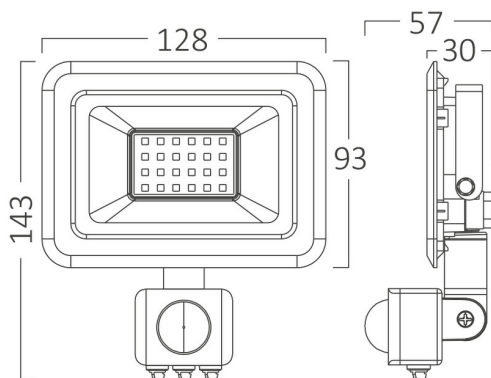

## PRODUCT DATASHEET

MODEL NO BT60-42001

DESCRIPTION BRY-FLOOD-SF-20W-BLC-3000K-SNS-IP54-LED FLOODLIGHT

Luminare is intended to use in outdoor applications

### General Characteristics

Model No	:	BT60-42001
Main Family	:	Outdoor Lighting
Sub Family	:	LED Floodlight
Type	:	Schuko Socket
Body Color	:	Black
Lamp Shape	:	Directional
Dimmable	:	Not-Dimmable
Light Source	:	LED
Warranty	:	2 years
Class	:	Class I
IP	:	IP54
IK	:	IK06

### Package Informations

N.W.	:	7,20 kgs
G.W.	:	9,15 kgs
PCS/CTN	:	30 pcs
Length	:	415 mm
Width	:	307 mm
Height	:	330 mm
EAN	:	5949097737268

### Dimensions & Weight

P. Length	:	128 mm
P. Width	:	26 mm
P. Height	:	143 mm
Weight	:	240 gr