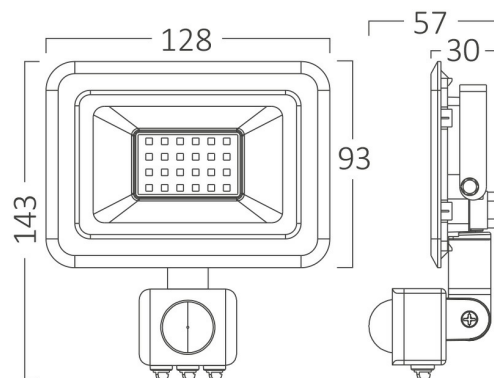

PRODUCT DATASHEET

MODEL NO BT60-42001

DESCRIPTION BRY-FLOOD-SF-20W-BLC-3000K-SNS-IP54-LED FLOODLIGHT

Luminare is intended to use in outdoor applications

General Characteristics

Model No	:	BT60-42001
Main Family	:	Outdoor Lighting
Sub Family	:	LED Floodlight
Type	:	Schuko Socket
Body Color	:	Black
Lamp Shape	:	Directional
Dimmable	:	Not-Dimmable
Light Source	:	LED
Warranty	:	2 years
Class	:	Class I
IP	:	IP54
IK	:	IK06

Electrical Characteristics

Lifetime	:	20000 h
Voltage	:	220-240V
Power Factor	:	>0,9
Material	:	Aluminium
Working Temperature	:	-20 C+40 C
Frequency	:	50-60 Hz
Current	:	16 A

Package Informations

N.W.	:	7,20 kgs
G.W.	:	9,15 kgs
PCS/CTN	:	30 pcs
Length	:	415 mm
Width	:	307 mm
Height	:	330 mm
EAN	:	5949097737268

Product Characteristics

Wattage	:	20 w
Color Temperature	:	3000K
Quse Lumen	:	1620 lm
Color Rendering Index (CRI)	:	>70
Energy Efficiency Level	:	F
Beam Angle	:	120° Degrees
Color Category	:	Warm White

Dimensions & Weight

P. Length	:	128 mm
P. Width	:	26 mm
P. Height	:	143 mm
Weight	:	240 gr

Sensor Informations

Sensor Type	:	Motion
Detection Distance	:	2m-8m
Detection Speed	:	0,6-1,5m/s
Installation Height	:	1,8m-2,5m
Time Delay	:	10sec-7min
Lux	:	10-2000 lux