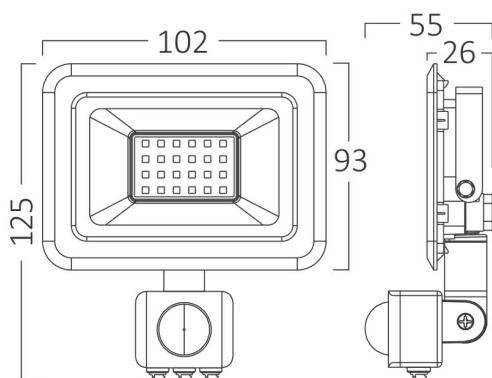

PRODUCT DATASHEET

MODEL NO BT60-41031

DESCRIPTION BRY-FLOOD-SF-10W-BLC-6500K-SNS-IP54-LED FLOODLIGHT

Luminare is intended to use in outdoor applications

General Characteristics

Model No	:	BT60-41031
Main Family	:	Outdoor Lighting
Sub Family	:	LED Floodlight
Type	:	Floodlight
Body Color	:	Black
Lamp Shape	:	Directional
Dimmable	:	Not-Dimmable
Light Source	:	LED
Warranty	:	2 years
Class	:	Class I
IP	:	IP54
IK	:	IK06

Electrical Characteristics

Lifetime	:	20000 h
Voltage	:	220-240V
Power Factor	:	>0,5
Material	:	Aluminium
Working Temperature	:	-20 C+40 C
Frequency	:	50-60 Hz

Package Informations

N.W.	:	9,00 kgs
G.W.	:	11,45 kgs
PCS/CTN	:	50 pcs
Length	:	570 mm
Width	:	300 mm
Height	:	300 mm
EAN	:	5949097739057

Product Characteristics

Wattage	:	10 w
Color Temperature	:	6500K
Quse Lumen	:	800 lm
Color Rendering Index (CRI)	:	>70
Energy Efficiency Level	:	F
Beam Angle	:	120° Degrees
Color Category	:	Cool White

Dimensions & Weight

P. Length	:	106 mm
P. Width	:	30 mm
P. Height	:	124 mm
Weight	:	180 gr

Sensor Informations

Sensor Type	:	Motion
Detection Distance	:	2m-8m
Detection Speed	:	0,6-1,5m/s
Installation Height	:	1,8m-2,5m
Time Delay	:	10sec-7min
Lux	:	10-2000 lux