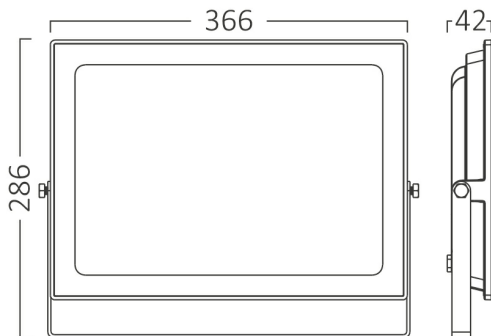

PRODUCT DATASHEET

MODEL NO BT60-39631

DESCRIPTION BRY-FLOOD-SF-200W-BLC-6500K-IP65-LED FLOODLIGHT

Luminare is intended to use in outdoor applications

General Characteristics

Model No	:	BT60-39631
Main Family	:	Outdoor Lighting
Sub Family	:	LED Floodlight
Type	:	Flood
Body Color	:	Black
Lamp Shape	:	Directional
Dimmable	:	Not-Dimmable
Light Source	:	LED
Warranty	:	2 years
Class	:	Class I
IP	:	IP65
IK	:	IK06

Electrical Characteristics

Lifetime	:	20000 h
Voltage	:	220-240V
Power Factor	:	>0,9
Material	:	Aluminium
Working Temperature	:	-20 C+40 C
Frequency	:	50-60 Hz

Package Informations

N.W.	:	6,90 kgs
G.W.	:	8,00 kgs
PCS/CTN	:	3 pcs
Length	:	380 mm
Width	:	240 mm
Height	:	270 mm
EAN	:	5949097725760

Product Characteristics

Wattage	:	200 w
Color Temperature	:	6500K
Quse Lumen	:	17200 lm
Color Rendering Index (CRI)	:	>70
Energy Efficiency Level	:	F
Beam Angle	:	120° Degrees
Color Category	:	Cool White

Dimensions & Weight

P. Length	:	366 mm
P. Width	:	42 mm
P. Height	:	286 mm
Weight	:	2300 gr