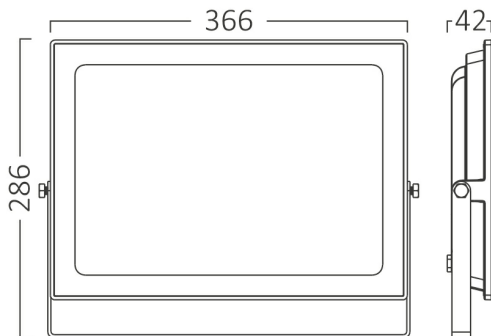

PRODUCT DATASHEET

MODEL NO BT60-39611

DESCRIPTION BRY-FLOOD-SF-200W-BLC-4000K-IP65-LED FLOODLIGHT

Luminare is intended to use in outdoor applications

General Characteristics

Model No	:	BT60-39611
Main Family	:	Outdoor Lighting
Sub Family	:	LED Floodlight
Type	:	Flood
Body Color	:	Black
Lamp Shape	:	Directional
Dimmable	:	Not-Dimmable
Light Source	:	LED
Warranty	:	2 years
Class	:	Class I
IP	:	IP65
IK	:	IK06

Electrical Characteristics

Lifetime	:	20000 h
Voltage	:	220-240V
Power Factor	:	>0,9
Material	:	Aluminium
Working Temperature	:	-20 C+40 C
Frequency	:	50-60 Hz

Package Informations

N.W.	:	6,90 kgs
G.W.	:	8,00 kgs
PCS/CTN	:	3 pcs
Length	:	380 mm
Width	:	240 mm
Height	:	270 mm
EAN	:	5949097730108

Product Characteristics

Wattage	:	200 w
Color Temperature	:	4000K
Quse Lumen	:	17200 lm
Color Rendering Index (CRI)	:	>70
Energy Efficiency Level	:	F
Beam Angle	:	120° Degrees
Color Category	:	Natural White

Dimensions & Weight

P. Length	:	366 mm
P. Width	:	42 mm
P. Height	:	286 mm
Weight	:	2300 gr