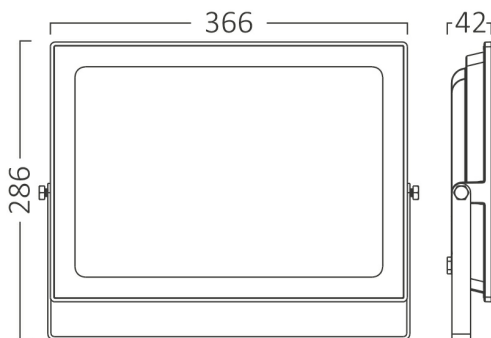

Braytron

PRODUCT DATASHEET

MODEL NO BT60-39611

DESCRIPTION BRY-FLOOD-SF-200W-BLC-4000K-IP65-LED FLOODLIGHT

Luminare is intended to use in outdoor applications

BRAYTRON SRL

Bulavardul Iuliu Maniu, Nr.616, Sector 6, 061129, Bucuresti-ROMANIA

Electrical Characteristics

Lifetime	:	20000 h
Voltage	:	220-240V
Power Factor	:	>0,9
Material	:	Aluminium
Working Temperature	:	-20 C+40 C
Frequency	:	50-60 Hz

Package Informations

N.W.	:	6,90 kgs
G.W.	:	8,00 kgs
PCS/CTN	:	3 pcs
Length	:	380 mm
Width	:	240 mm
Height	:	270 mm
EAN	:	5949097730108

Product Characteristics

Wattage	:	200 w
Color Temperature	:	4000K
Quse Lumen	:	17200 lm
Color Rendering Index (CRI)	:	>70
Energy Efficiency Level	:	F
Beam Angle	:	120° Degrees
Color Category	:	Natural White

Dimensions & Weight

P. Length	:	366 mm
P. Width	:	42 mm
P. Height	:	286 mm
Weight	:	2300 gr