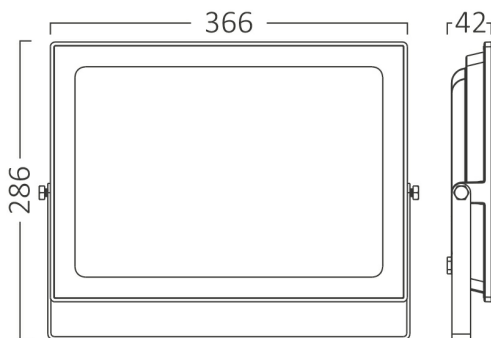

PRODUCT DATASHEET

MODEL NO BT60-39601

DESCRIPTION BRY-FLOOD-SF-200W-BLC-3000K-IP65-LED FLOODLIGHT

Luminare is intended to use in outdoor applications

General Characteristics

Model No	:	BT60-39601
Main Family	:	Outdoor Lighting
Sub Family	:	LED Floodlight
Type	:	Flood
Body Color	:	Black
Lamp Shape	:	Directional
Dimmable	:	Not-Dimmable
Light Source	:	LED
Warranty	:	2 years
Class	:	Class I
IP	:	IP65
IK	:	IK06

Electrical Characteristics

Lifetime	:	20000 h
Voltage	:	220-240V
Power Factor	:	>0,9
Material	:	Aluminium
Working Temperature	:	-20 C+40 C
Frequency	:	50-60 Hz

Package Informations

N.W.	:	6,90 kgs
G.W.	:	8,00 kgs
PCS/CTN	:	3 pcs
Length	:	380 mm
Width	:	240 mm
Height	:	270 mm
EAN	:	5949097725753

Product Characteristics

Wattage	:	200 w
Color Temperature	:	3000K
Quse Lumen	:	17200 lm
Color Rendering Index (CRI)	:	>70
Energy Efficiency Level	:	F
Beam Angle	:	120° Degrees
Color Category	:	Warm White

Dimensions & Weight

P. Length	:	366 mm
P. Width	:	42 mm
P. Height	:	286 mm
Weight	:	2300 gr