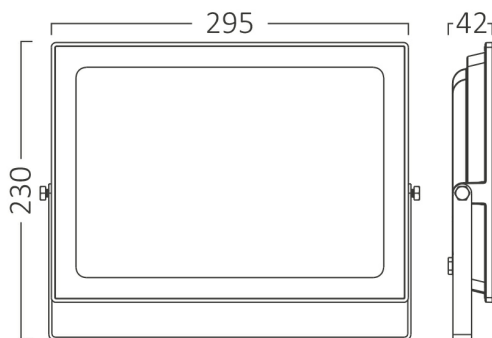

Braytron

PRODUCT DATASHEET

MODEL NO BT60-39431

DESCRIPTION BRY-FLOOD-SF-150W-BLC-6500K-IP65-LED FLOODLIGHT

Luminare is intended to use in outdoor applications

BRAYTRON SRL

Bulavardul Iuliu Maniu, Nr.616, Sector 6, 061129, Bucuresti-ROMANIA

Electrical Characteristics

Lifetime	:	20000 h
Voltage	:	220-240V
Power Factor	:	>0,9
Material	:	Aluminium
Working Temperature	:	-20 C+40 C
Frequency	:	50-60 Hz

Package Informations

N.W.	:	4,45 kgs
G.W.	:	5,05 kgs
PCS/CTN	:	3 pcs
Length	:	315 mm
Width	:	240 mm
Height	:	230 mm
EAN	:	5949097725746

Product Characteristics

Wattage	:	150 w
Color Temperature	:	6500K
Quse Lumen	:	13000 lm
Color Rendering Index (CRI)	:	>70
Energy Efficiency Level	:	F
Beam Angle	:	120° Degrees
Color Category	:	Cool White

Dimensions & Weight

P. Length	:	295 mm
P. Width	:	42 mm
P. Height	:	230 mm
Weight	:	1480 gr