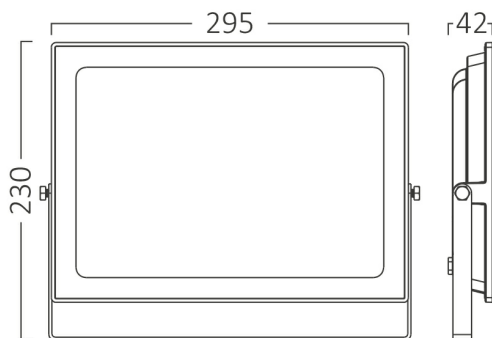

Braytron

PRODUCT DATASHEET

MODEL NO BT60-39411

DESCRIPTION BRY-FLOOD-SF-150W-BLC-4000K-IP65-LED FLOODLIGHT

Luminare is intended to use in outdoor applications

BRAYTRON SRL

Bulavardul Iuliu Maniu, Nr.616, Sector 6, 061129, Bucuresti-ROMANIA

Electrical Characteristics

Lifetime	:	20000 h
Voltage	:	220-240V
Power Factor	:	>0,9
Material	:	Aluminium
Working Temperature	:	-20 C+40 C
Frequency	:	50-60 Hz

Package Informations

N.W.	:	4,45 kgs
G.W.	:	5,05 kgs
PCS/CTN	:	3 pcs
Length	:	315 mm
Width	:	240 mm
Height	:	230 mm
EAN	:	5949097731020

Product Characteristics

Wattage	:	150 w
Color Temperature	:	4000K
Quse Lumen	:	13000 lm
Color Rendering Index (CRI)	:	>70
Energy Efficiency Level	:	F
Beam Angle	:	120° Degrees
Color Category	:	Natural White

Dimensions & Weight

P. Length	:	295 mm
P. Width	:	42 mm
P. Height	:	230 mm
Weight	:	1480 gr