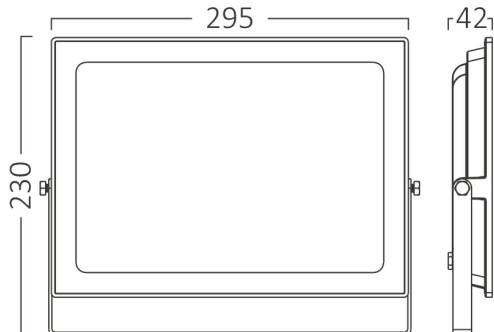

PRODUCT DATASHEET

MODEL NO BT60-39411

DESCRIPTION BRY-FLOOD-SF-150W-BLC-4000K-IP65-LED FLOODLIGHT

Luminare is intended to use in outdoor applications

General Characteristics

Model No	:	BT60-39411
Main Family	:	Outdoor Lighting
Sub Family	:	LED Floodlight
Type	:	Flood
Body Color	:	Black
Lamp Shape	:	Directional
Dimmable	:	Not-Dimmable
Light Source	:	LED
Warranty	:	2 years
Class	:	Class I
IP	:	IP65
IK	:	IK06

Electrical Characteristics

Lifetime	:	20000 h
Voltage	:	220-240V
Power Factor	:	>0,9
Material	:	Aluminium
Working Temperature	:	-20 C+40 C
Frequency	:	50-60 Hz

Package Informations

N.W.	:	4,45 kgs
G.W.	:	5,05 kgs
PCS/CTN	:	3 pcs
Length	:	315 mm
Width	:	240 mm
Height	:	230 mm
EAN	:	5949097731020

Product Characteristics

Wattage	:	150 w
Color Temperature	:	4000K
Quse Lumen	:	13000 lm
Color Rendering Index (CRI)	:	>70
Energy Efficiency Level	:	F
Beam Angle	:	120° Degrees
Color Category	:	Natural White

Dimensions & Weight

P. Length	:	295 mm
P. Width	:	42 mm
P. Height	:	230 mm
Weight	:	1480 gr