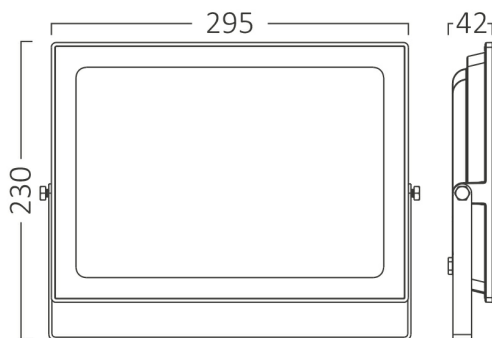

## PRODUCT DATASHEET

MODEL NO BT60-39401

DESCRIPTION BRY-FLOOD-SF-150W-BLC-3000K-IP65-LED FLOODLIGHT

Luminare is intended to use in outdoor applications

BRAYTRON SRL

Bulavardul Iuliu Maniu, Nr.616, Sector 6, 061129, Bucuresti-ROMANIA

### Package Informations

|         |   |               |
|---------|---|---------------|
| N.W.    | : | 4,45 kgs      |
| G.W.    | : | 5,05 kgs      |
| PCS/CTN | : | 3 pcs         |
| Length  | : | 315 mm        |
| Width   | : | 240 mm        |
| Height  | : | 230 mm        |
| EAN     | : | 5949097725739 |

### Dimensions & Weight

|           |   |         |
|-----------|---|---------|
| P. Length | : | 295 mm  |
| P. Width  | : | 42 mm   |
| P. Height | : | 230 mm  |
| Weight    | : | 1480 gr |