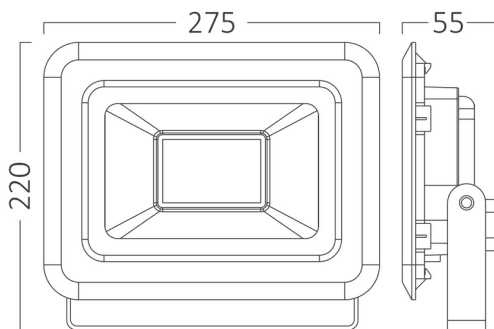

Braytron

PRODUCT DATASHEET

MODEL NO BT60-39131

DESCRIPTION BRY-FLOOD-SF-100W-BLC-6500K-IP65-LED FLOODLIGHT

Luminare is intended to use in outdoor applications

BRAYTRON SRL

Bulavardul iuliu maniu, Nr.616, Sector 6, 061129, Bucuresti-ROMANIA

Electrical Characteristics

Lifetime	:	20000 h
Voltage	:	220-240V
Power Factor	:	>0,9
Material	:	Aluminium
Working Temperature	:	-20 C+40 C
Frequency	:	50-60 Hz

Package Informations

N.W.	:	4,55 kgs
G.W.	:	5,30 kgs
PCS/CTN	:	5 pcs
Length	:	365 mm
Width	:	215 mm
Height	:	295 mm
EAN	:	5949097725722

Product Characteristics

Wattage	:	100 w
Color Temperature	:	6500K
Quse Lumen	:	8500 lm
Color Rendering Index (CRI)	:	>70
Energy Efficiency Level	:	F
Beam Angle	:	120° Degrees
Color Category	:	Cool White

Dimensions & Weight

P. Length	:	275 mm
P. Width	:	32 mm
P. Height	:	205 mm
Weight	:	910 gr