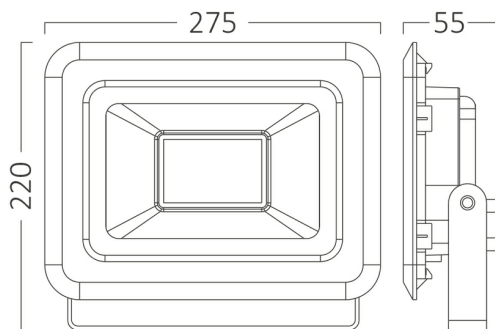

## PRODUCT DATASHEET

MODEL NO BT60-39111

DESCRIPTION BRY-FLOOD-SF-100W-BLC-4000K-IP65-LED FLOODLIGHT

Luminare is intended to use in outdoor applications

BRAYTRON SRL

Bulavardul iuliu maniu, Nr.616, Sector 6, 061129, Bucuresti-ROMANIA

### Package Informations

N.W.	:	4,55 kgs
G.W.	:	5,30 kgs
PCS/CTN	:	5 pcs
Length	:	365 mm
Width	:	215 mm
Height	:	295 mm
EAN	:	5949097730092

### Dimensions & Weight

P. Length	:	275 mm
P. Width	:	32 mm
P. Height	:	205 mm
Weight	:	910 gr