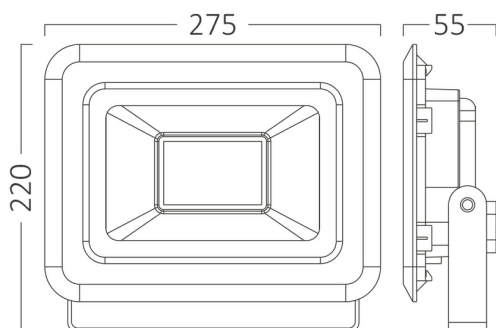

PRODUCT DATASHEET

MODEL NO BT60-39101

DESCRIPTION BRY-FLOOD-SF-100W-BLC-3000K-IP65-LED FLOODLIGHT

Luminare is intended to use in outdoor applications

General Characteristics

Model No	:	BT60-39101
Main Family	:	Outdoor Lighting
Sub Family	:	LED Floodlight
Type	:	Flood
Body Color	:	Black
Lamp Shape	:	Directional
Dimmable	:	Not-Dimmable
Light Source	:	LED
Warranty	:	2 years
Class	:	Class I
IP	:	IP65
IK	:	IK06

Electrical Characteristics

Lifetime	:	20000 h
Voltage	:	220-240V
Power Factor	:	>0,9
Material	:	Aluminium
Working Temperature	:	-20 C+40 C
Frequency	:	50-60 Hz

Package Informations

N.W.	:	4,55 kgs
G.W.	:	5,30 kgs
PCS/CTN	:	5 pcs
Length	:	365 mm
Width	:	215 mm
Height	:	295 mm
EAN	:	5949097725715

Product Characteristics

Wattage	:	100 w
Color Temperature	:	3000K
Quse Lumen	:	8500 lm
Color Rendering Index (CRI)	:	>70
Energy Efficiency Level	:	F
Beam Angle	:	120° Degrees
Color Category	:	Warm White

Dimensions & Weight

P. Length	:	275 mm
P. Width	:	32 mm
P. Height	:	205 mm
Weight	:	910 gr