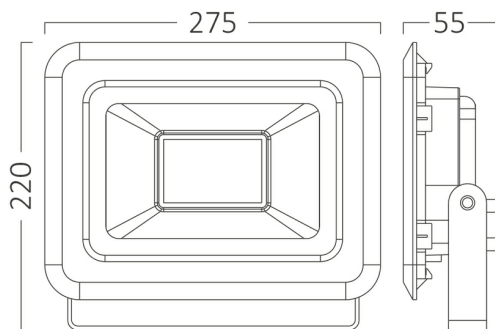

Braytron

PRODUCT DATASHEET

MODEL NO BT60-39101

DESCRIPTION BRY-FLOOD-SF-100W-BLC-3000K-IP65-LED FLOODLIGHT

Luminare is intended to use in outdoor applications

BRAYTRON SRL

Bulavardul iuliu maniu, Nr.616, Sector 6, 061129, Bucuresti-ROMANIA

Electrical Characteristics

Lifetime	:	20000 h
Voltage	:	220-240V
Power Factor	:	>0,9
Material	:	Aluminium
Working Temperature	:	-20 C+40 C
Frequency	:	50-60 Hz

Package Informations

N.W.	:	4,55 kgs
G.W.	:	5,30 kgs
PCS/CTN	:	5 pcs
Length	:	365 mm
Width	:	215 mm
Height	:	295 mm
EAN	:	5949097725715

Product Characteristics

Wattage	:	100 w
Color Temperature	:	3000K
Quse Lumen	:	8500 lm
Color Rendering Index (CRI)	:	>70
Energy Efficiency Level	:	F
Beam Angle	:	120° Degrees
Color Category	:	Warm White

Dimensions & Weight

P. Length	:	275 mm
P. Width	:	32 mm
P. Height	:	205 mm
Weight	:	910 gr