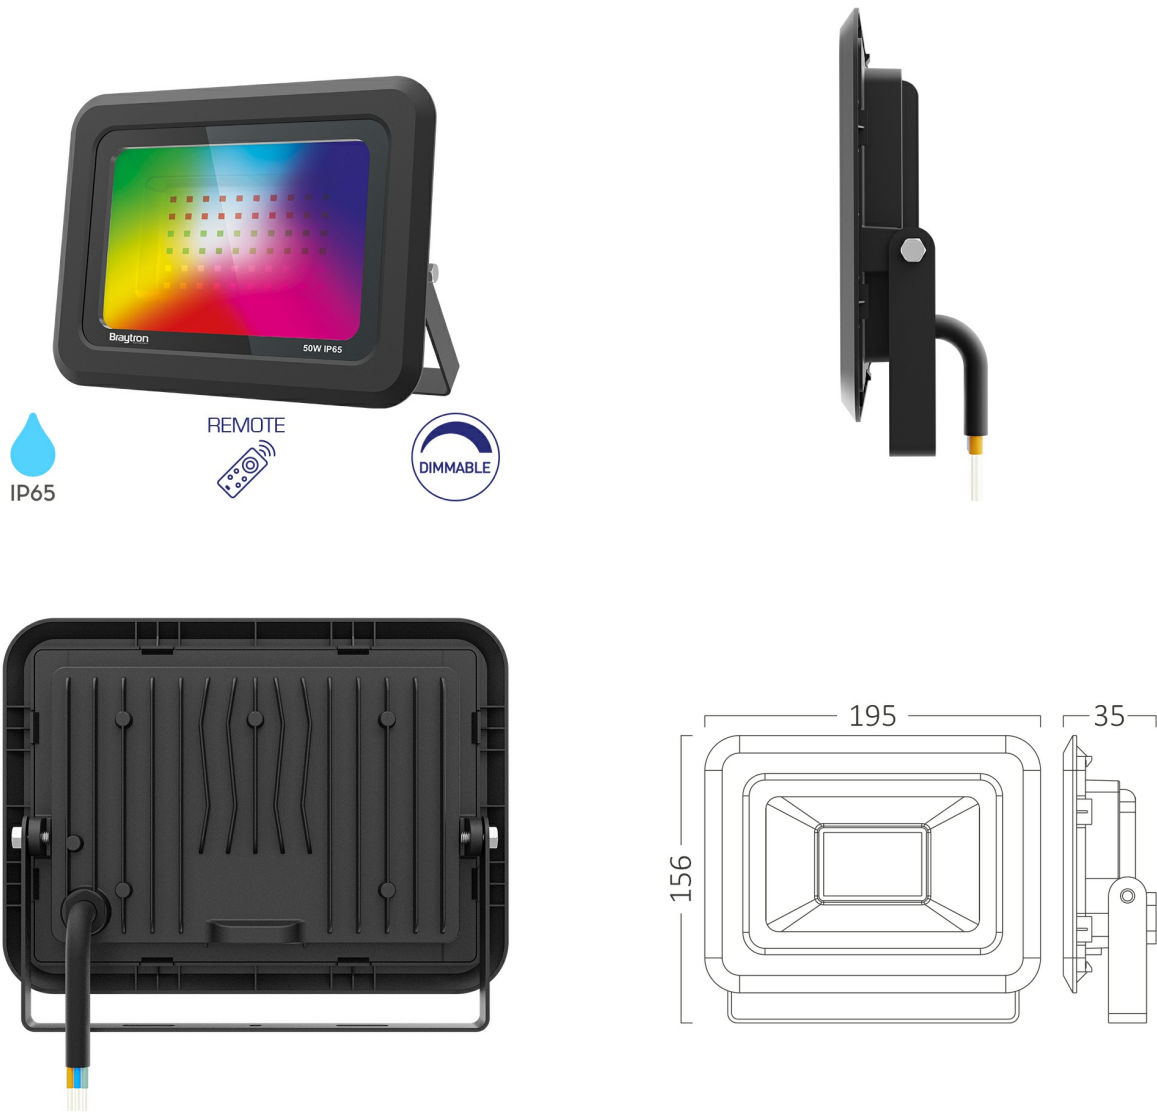

Braytron

PRODUCT DATASHEET

MODEL NO BT60-35091

DESCRIPTION BRY-FLOOD-SF-50W-BLC-RGB-IP65-LED FLOODLIGHT

Luminare is intended to use in outdoor applications

BRAYTRON SRL

Bulavardul Iuliu Maniu, Nr.616, Sector 6, 061129, Bucuresti-ROMANIA

info@braytron.com

www.braytron.com

Page 1-2

General Characteristics

Model No	:	BT60-35091
Main Family	:	Outdoor Lighting
Sub Family	:	LED Floodlight
Type	:	Flood
Body Color	:	Black
Lamp Shape	:	N/A
Dimmable	:	Dimmable
Light Source	:	LED
Warranty	:	2 years
Class	:	Class I
IP	:	IP65
IK	:	IK06

Electrical Characteristics

Lifetime	:	20000 h
Voltage	:	220-240V
Power Factor	:	>0,9
Material	:	Aluminium
Working Temperature	:	-20 C+40 C
Frequency	:	50-60 Hz

Package Informations

N.W.	:	4,50 kgs
G.W.	:	5,30 kgs
PCS/CTN	:	10 pcs
Length	:	320 mm
Width	:	270 mm
Height	:	215 mm
EAN	:	5949097737947

Product Characteristics

Wattage	:	50 w
Color Temperature	:	RGB
Color Rendering Index (CRI)	:	>70
Beam Angle	:	120° Degrees
Color Category	:	RGB

Dimensions & Weight

P. Length	:	195 mm
P. Width	:	34 mm
P. Height	:	156 mm
Weight	:	450 gr