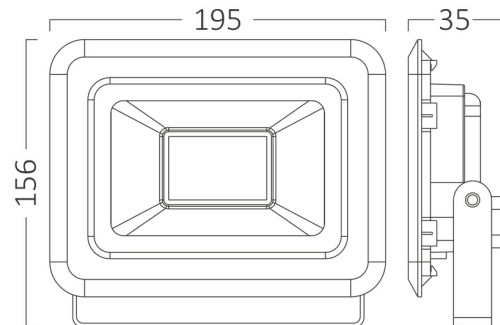

## PRODUCT DATASHEET

MODEL NO BT60-35091

DESCRIPTION BRY-FLOOD-SF-50W-BLC-RGB-IP65-LED FLOODLIGHT

Luminare is intended to use in outdoor applications

### General Characteristics

Model No	:	BT60-35091
Main Family	:	Outdoor Lighting
Sub Family	:	LED Floodlight
Type	:	Flood
Body Color	:	Black
Lamp Shape	:	N/A
Dimmable	:	Dimmable
Light Source	:	LED
Warranty	:	2 years
Class	:	Class I
IP	:	IP65
IK	:	IK06

### Package Informations

N.W.	:	4,50 kgs
G.W.	:	5,30 kgs
PCS/CTN	:	10 pcs
Length	:	320 mm
Width	:	270 mm
Height	:	215 mm
EAN	:	5949097737947

### Dimensions & Weight

P. Length	:	195 mm
P. Width	:	34 mm
P. Height	:	156 mm
Weight	:	450 gr