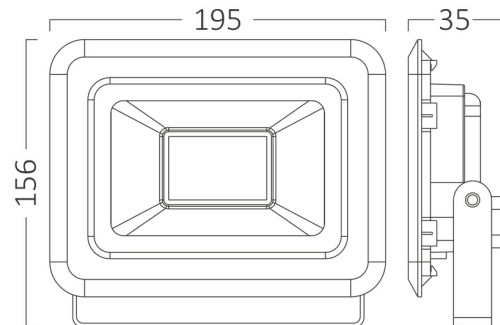

PRODUCT DATASHEET

MODEL NO BT60-35091

DESCRIPTION BRY-FLOOD-SF-50W-BLC-RGB-IP65-LED FLOODLIGHT

Luminare is intended to use in outdoor applications

General Characteristics

Model No	:	BT60-35091
Main Family	:	Outdoor Lighting
Sub Family	:	LED Floodlight
Type	:	Flood
Body Color	:	Black
Lamp Shape	:	N/A
Dimmable	:	Dimmable
Light Source	:	LED
Warranty	:	2 years
Class	:	Class I
IP	:	IP65
IK	:	IK06

Electrical Characteristics

Lifetime (at 2.7 h/day)	:	20000 h
Voltage	:	220-240V
Power Factor	:	>0,9
Material	:	Aluminium
Working Temperature	:	-20 C+40 C
Frequency	:	50-60 Hz

Package Informations

N.W.	:	4,50 kgs
G.W.	:	5,30 kgs
PCS/CTN	:	10 pcs
Length	:	320 mm
Width	:	270 mm
Height	:	215 mm
EAN	:	5949097737947

Product Characteristics

Wattage	:	50 w
Color Temperature	:	RGB
Color Rendering Index (CRI)	:	>70
Beam Angle	:	120° Degrees
Color Category	:	RGB

Dimensions & Weight

P. Length	:	195 mm
P. Width	:	34 mm
P. Height	:	156 mm
Weight	:	450 gr