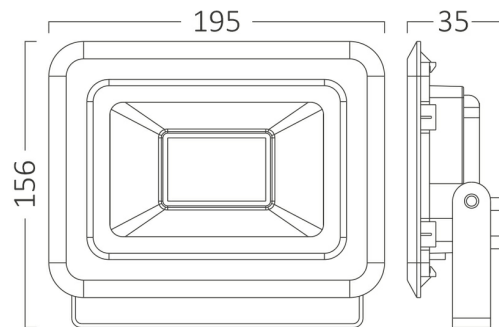

Braytron

PRODUCT DATASHEET

MODEL NO BT60-35051

DESCRIPTION BRY-FLOOD-SF-50W-BLC-GRN-IP65-LED FLOODLIGHT

Luminare is intended to use in outdoor applications

BRAYTRON SRL

Bulavardul iuliu maniu, Nr.616, Sector 6, 061129, Bucuresti-ROMANIA

info@braytron.com

www.braytron.com

Page 1-2

General Characteristics

Model No	:	BT60-35051
Main Family	:	Outdoor Lighting
Sub Family	:	LED Floodlight
Type	:	Flood
Body Color	:	Black
Lamp Shape	:	N/A
Dimmable	:	Not-Dimmable
Light Source	:	LED
Warranty	:	2 years
Class	:	Class I
IP	:	IP65
IK	:	IK06

Electrical Characteristics

Lifetime	:	20000 h
Voltage	:	220-240V
Power Factor	:	>0,9
Material	:	Aluminium
Working Temperature	:	-20 C+40 C
Frequency	:	50-60 Hz

Package Informations

N.W.	:	4,30 kgs
G.W.	:	5,20 kgs
PCS/CTN	:	10 pcs
Length	:	315 mm
Width	:	265 mm
Height	:	215 mm
EAN	:	5949097725708

Product Characteristics

Wattage	:	50 w
Color Temperature	:	Green
Color Rendering Index (CRI)	:	>70
Beam Angle	:	120° Degrees

Dimensions & Weight

P. Length	:	195 mm
P. Width	:	34 mm
P. Height	:	156 mm
Weight	:	430 gr