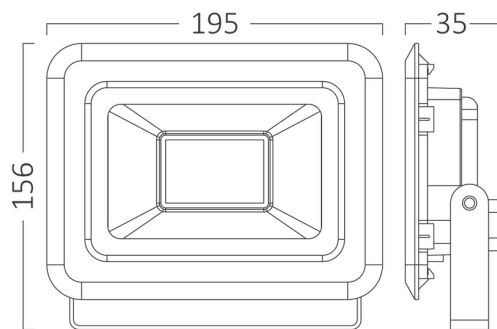

Braytron

PRODUCT DATASHEET

MODEL NO BT60-35031

DESCRIPTION BRY-FLOOD-SF-50W-BLC-6500K-IP65-LED FLOODLIGHT

Luminare is intended to use in outdoor applications

BRAYTRON SRL

Bulavardul iuliu maniu, Nr.616, Sector 6, 061129, Bucuresti-ROMANIA

Electrical Characteristics

Lifetime	:	20000 h
Voltage	:	220-240V
Power Factor	:	>0,9
Material	:	Aluminium
Working Temperature	:	-20 C+40 C
Frequency	:	50-60 Hz

Package Informations

N.W.	:	4,30 kgs
G.W.	:	5,20 kgs
PCS/CTN	:	10 pcs
Length	:	315 mm
Width	:	265 mm
Height	:	215 mm
EAN	:	5949097725692

Product Characteristics

Wattage	:	50 w
Color Temperature	:	6500K
Quse Lumen	:	4200 lm
Color Rendering Index (CRI)	:	>70
Energy Efficiency Level	:	F
Beam Angle	:	120° Degrees
Color Category	:	Cool White

Dimensions & Weight

P. Length	:	195 mm
P. Width	:	34 mm
P. Height	:	156 mm
Weight	:	430 gr