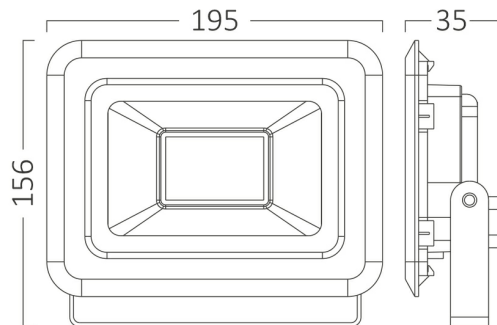

## PRODUCT DATASHEET

MODEL NO BT60-35031

DESCRIPTION BRY-FLOOD-SF-50W-BLC-6500K-IP65-LED FLOODLIGHT

Luminare is intended to use in outdoor applications

### General Characteristics

Model No	:	BT60-35031
Main Family	:	Outdoor Lighting
Sub Family	:	LED Floodlight
Type	:	Flood
Body Color	:	Black
Lamp Shape	:	Directional
Dimmable	:	Not-Dimmable
Light Source	:	LED
Warranty	:	2 years
Class	:	Class I
IP	:	IP65
IK	:	IK06

### Package Informations

N.W.	:	4,30 kgs
G.W.	:	5,20 kgs
PCS/CTN	:	10 pcs
Length	:	315 mm
Width	:	265 mm
Height	:	215 mm
EAN	:	5949097725692

### Dimensions & Weight

P. Length	:	195 mm
P. Width	:	34 mm
P. Height	:	156 mm
Weight	:	430 gr