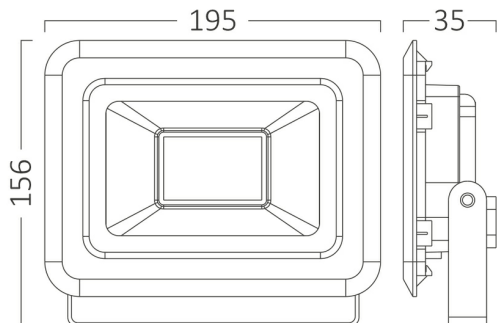

PRODUCT DATASHEET

MODEL NO BT60-35031

DESCRIPTION BRY-FLOOD-SF-50W-BLC-6500K-IP65-LED FLOODLIGHT

Luminare is intended to use in outdoor applications

General Characteristics

Model No	:	BT60-35031
Main Family	:	Outdoor Lighting
Sub Family	:	LED Floodlight
Type	:	Flood
Body Color	:	Black
Lamp Shape	:	Directional
Dimmable	:	Not-Dimmable
Light Source	:	LED
Warranty	:	2 years
Class	:	Class I
IP	:	IP65
IK	:	IK06

Electrical Characteristics

Lifetime	:	20000 h
Voltage	:	220-240V
Power Factor	:	>0,9
Material	:	Aluminium
Working Temperature	:	-20 C+40 C
Frequency	:	50-60 Hz

Package Informations

N.W.	:	4,30 kgs
G.W.	:	5,20 kgs
PCS/CTN	:	10 pcs
Length	:	315 mm
Width	:	265 mm
Height	:	215 mm
EAN	:	5949097725692

Product Characteristics

Wattage	:	50 w
Color Temperature	:	6500K
Quse Lumen	:	4200 lm
Color Rendering Index (CRI)	:	>70
Energy Efficiency Level	:	F
Beam Angle	:	120° Degrees
Color Category	:	Cool White

Dimensions & Weight

P. Length	:	195 mm
P. Width	:	34 mm
P. Height	:	156 mm
Weight	:	430 gr