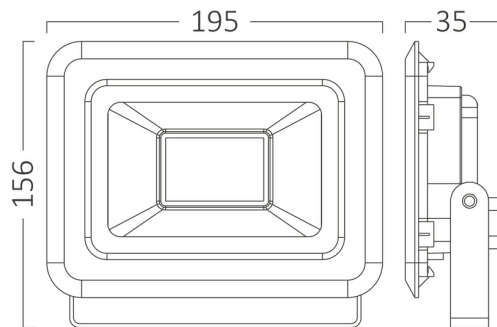

Braytron

PRODUCT DATASHEET

MODEL NO BT60-35011

DESCRIPTION BRY-FLOOD-SF-50W-BLC-4000K-IP65-LED FLOODLIGHT

Luminare is intended to use in outdoor applications

BRAYTRON SRL

Bulavardul iuliu maniu, Nr.616, Sector 6, 061129, Bucuresti-ROMANIA

Electrical Characteristics

Lifetime	:	20000 h
Voltage	:	220-240V
Power Factor	:	>0,9
Material	:	Aluminium
Working Temperature	:	-20 C+40 C
Frequency	:	50-60 Hz

Package Informations

N.W.	:	4,30 kgs
G.W.	:	5,20 kgs
PCS/CTN	:	10 pcs
Length	:	315 mm
Width	:	265 mm
Height	:	215 mm
EAN	:	5949097731013

Product Characteristics

Wattage	:	50 w
Color Temperature	:	4000K
Quse Lumen	:	4200 lm
Color Rendering Index (CRI)	:	>70
Energy Efficiency Level	:	F
Beam Angle	:	120° Degrees
Color Category	:	Natural White

Dimensions & Weight

P. Length	:	195 mm
P. Width	:	34 mm
P. Height	:	156 mm
Weight	:	430 gr