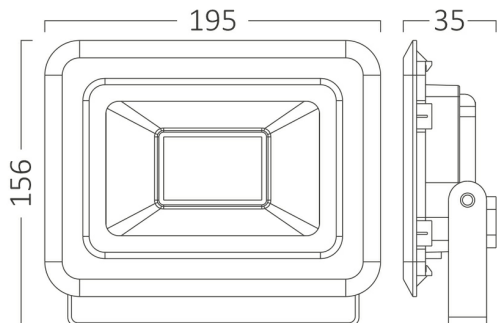

PRODUCT DATASHEET

MODEL NO BT60-35011

DESCRIPTION BRY-FLOOD-SF-50W-BLC-4000K-IP65-LED FLOODLIGHT

Luminare is intended to use in outdoor applications

General Characteristics

Model No	:	BT60-35011
Main Family	:	Outdoor Lighting
Sub Family	:	LED Floodlight
Type	:	Flood
Body Color	:	Black
Lamp Shape	:	Directional
Dimmable	:	Not-Dimmable
Light Source	:	LED
Warranty	:	2 years
Class	:	Class I
IP	:	IP65
IK	:	IK06

Electrical Characteristics

Lifetime	:	20000 h
Voltage	:	220-240V
Power Factor	:	>0,9
Material	:	Aluminium
Working Temperature	:	-20 C+40 C
Frequency	:	50-60 Hz

Package Informations

N.W.	:	4,30 kgs
G.W.	:	5,20 kgs
PCS/CTN	:	10 pcs
Length	:	315 mm
Width	:	265 mm
Height	:	215 mm
EAN	:	5949097731013

Product Characteristics

Wattage	:	50 w
Color Temperature	:	4000K
Quse Lumen	:	4200 lm
Color Rendering Index (CRI)	:	>70
Energy Efficiency Level	:	F
Beam Angle	:	120° Degrees
Color Category	:	Natural White

Dimensions & Weight

P. Length	:	195 mm
P. Width	:	34 mm
P. Height	:	156 mm
Weight	:	430 gr