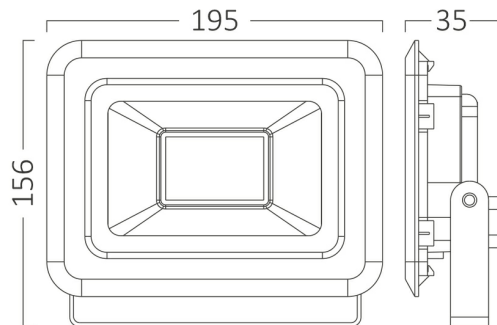

## PRODUCT DATASHEET

MODEL NO BT60-35001

DESCRIPTION BRY-FLOOD-SF-50W-BLC-3000K-IP65-LED FLOODLIGHT

Luminare is intended to use in outdoor applications

### General Characteristics

Model No	:	BT60-35001
Main Family	:	Outdoor Lighting
Sub Family	:	LED Floodlight
Type	:	Flood
Body Color	:	Black
Lamp Shape	:	Directional
Dimmable	:	Not-Dimmable
Light Source	:	LED
Warranty	:	2 years
Class	:	Class I
IP	:	IP65
IK	:	IK06

### Package Informations

N.W.	:	4,30 kgs
G.W.	:	5,20 kgs
PCS/CTN	:	10 pcs
Length	:	315 mm
Width	:	265 mm
Height	:	215 mm
EAN	:	5949097725685

### Dimensions & Weight

P. Length	:	195 mm
P. Width	:	34 mm
P. Height	:	156 mm
Weight	:	430 gr