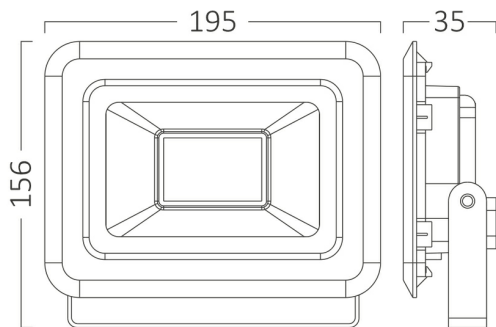

Braytron

PRODUCT DATASHEET

MODEL NO BT60-35001

DESCRIPTION BRY-FLOOD-SF-50W-BLC-3000K-IP65-LED FLOODLIGHT

Luminare is intended to use in outdoor applications

BRAYTRON SRL

Bulavardul Iuliu Maniu, Nr.616, Sector 6, 061129, Bucuresti-ROMANIA

Electrical Characteristics

Lifetime	:	20000 h
Voltage	:	220-240V
Power Factor	:	>0,9
Material	:	Aluminium
Working Temperature	:	-20 C+40 C
Frequency	:	50-60 Hz

Package Informations

N.W.	:	4,30 kgs
G.W.	:	5,20 kgs
PCS/CTN	:	10 pcs
Length	:	315 mm
Width	:	265 mm
Height	:	215 mm
EAN	:	5949097725685

Product Characteristics

Wattage	:	50 w
Color Temperature	:	3000K
Quse Lumen	:	4200 lm
Color Rendering Index (CRI)	:	>70
Energy Efficiency Level	:	F
Beam Angle	:	120° Degrees
Color Category	:	Warm White

Dimensions & Weight

P. Length	:	195 mm
P. Width	:	34 mm
P. Height	:	156 mm
Weight	:	430 gr