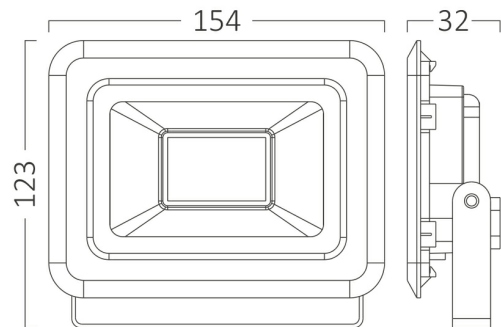

Braytron

PRODUCT DATASHEET

MODEL NO BT60-33091

DESCRIPTION BRY-FLOOD-SF-30W-BLC-RGB-IP65-LED FLOODLIGHT

REMOTE

Luminare is intended to use in outdoor applications

BRAYTRON SRL

Bulavardul iuliu maniu, Nr.616, Sector 6, 061129, Bucuresti-ROMANIA

Electrical Characteristics

Lifetime	:	20000 h
Voltage	:	220-240V
Power Factor	:	>0,9
Material	:	Aluminium
Working Temperature	:	-20 C+40 C
Frequency	:	50-60 Hz

Package Informations

N.W.	:	5,60 kgs
G.W.	:	6,70 kgs
PCS/CTN	:	20 pcs
Length	:	285 mm
Width	:	250 mm
Height	:	335 mm
EAN	:	5949097737930

Product Characteristics

Wattage	:	30 w
Color Temperature	:	RGB
Color Rendering Index (CRI)	:	>70
Beam Angle	:	120° Degrees
Color Category	:	RGB

Dimensions & Weight

P. Length	:	154 mm
P. Width	:	26 mm
P. Height	:	123 mm
Weight	:	280 gr