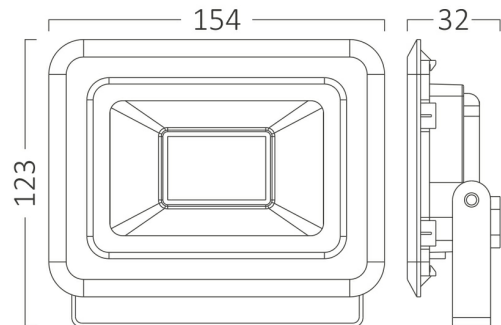

PRODUCT DATASHEET

MODEL NO BT60-33091

DESCRIPTION BRY-FLOOD-SF-30W-BLC-RGB-IP65-LED FLOODLIGHT

REMOTE

Luminare is intended to use in outdoor applications

General Characteristics

Model No	:	BT60-33091
Main Family	:	Outdoor Lighting
Sub Family	:	LED Floodlight
Type	:	Flood
Body Color	:	Black
Lamp Shape	:	N/A
Dimmable	:	Dimmable
Light Source	:	LED
Warranty	:	2 years
Class	:	Class I
IP	:	IP65
IK	:	IK06

Electrical Characteristics

Lifetime	:	20000 h
Voltage	:	220-240V
Power Factor	:	>0,9
Material	:	Aluminium
Working Temperature	:	-20 C+40 C
Frequency	:	50-60 Hz

Package Informations

N.W.	:	5,60 kgs
G.W.	:	6,70 kgs
PCS/CTN	:	20 pcs
Length	:	285 mm
Width	:	250 mm
Height	:	335 mm
EAN	:	5949097737930

Product Characteristics

Wattage	:	30 w
Color Temperature	:	RGB
Color Rendering Index (CRI)	:	>70
Beam Angle	:	120° Degrees
Color Category	:	RGB

Dimensions & Weight

P. Length	:	154 mm
P. Width	:	26 mm
P. Height	:	123 mm
Weight	:	280 gr