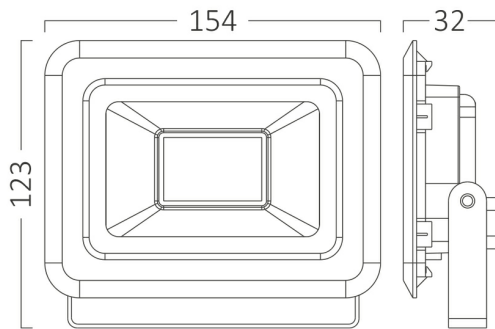

Braytron

PRODUCT DATASHEET

MODEL NO BT60-33031

DESCRIPTION BRY-FLOOD-SF-30W-BLC-6500K-IP65-LED FLOODLIGHT

Luminare is intended to use in outdoor applications

BRAYTRON SRL

Bulavardul iuliu maniu, Nr.616, Sector 6, 061129, Bucuresti-ROMANIA

Electrical Characteristics

Lifetime	:	20000 h
Voltage	:	220-240V
Power Factor	:	>0,9
Material	:	Aluminium
Working Temperature	:	-20 C+40 C
Frequency	:	50-60 Hz

Package Informations

N.W.	:	5,50 kgs
G.W.	:	6,60 kgs
PCS/CTN	:	20 pcs
Length	:	275 mm
Width	:	255 mm
Height	:	335 mm
EAN	:	5949097725678

Product Characteristics

Wattage	:	30 w
Color Temperature	:	6500K
Quse Lumen	:	2550 lm
Color Rendering Index (CRI)	:	>70
Energy Efficiency Level	:	F
Beam Angle	:	120° Degrees
Color Category	:	Cool White

Dimensions & Weight

P. Length	:	154 mm
P. Width	:	26 mm
P. Height	:	123 mm
Weight	:	275 gr