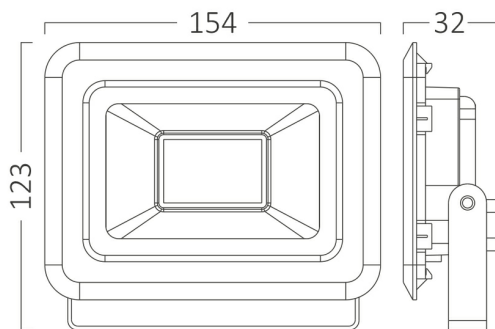

Braytron

PRODUCT DATASHEET

MODEL NO BT60-33011

DESCRIPTION BRY-FLOOD-SF-30W-BLC-4000K-IP65-LED FLOODLIGHT

Luminare is intended to use in outdoor applications

BRAYTRON SRL

Bulavardul Iuliu Maniu, Nr.616, Sector 6, 061129, Bucuresti-ROMANIA

Electrical Characteristics

Lifetime	:	20000 h
Voltage	:	220-240V
Power Factor	:	>0,9
Material	:	Aluminium
Working Temperature	:	-20 C+40 C
Frequency	:	50-60 Hz

Package Informations

N.W.	:	5,50 kgs
G.W.	:	6,60 kgs
PCS/CTN	:	20 pcs
Length	:	275 mm
Width	:	255 mm
Height	:	335 mm
EAN	:	5949097731006

Product Characteristics

Wattage	:	30 w
Color Temperature	:	4000K
Quse Lumen	:	2550 lm
Color Rendering Index (CRI)	:	>70
Energy Efficiency Level	:	F
Beam Angle	:	120° Degrees
Color Category	:	Natural White

Dimensions & Weight

P. Length	:	154 mm
P. Width	:	26 mm
P. Height	:	123 mm
Weight	:	275 gr