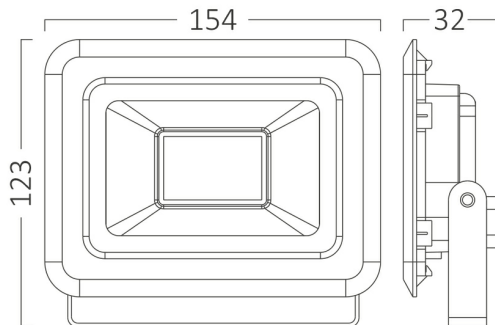

PRODUCT DATASHEET

MODEL NO BT60-33011

DESCRIPTION BRY-FLOOD-SF-30W-BLC-4000K-IP65-LED FLOODLIGHT

Luminare is intended to use in outdoor applications

General Characteristics

Model No	:	BT60-33011
Main Family	:	Outdoor Lighting
Sub Family	:	LED Floodlight
Type	:	Flood
Body Color	:	Black
Lamp Shape	:	Directional
Dimmable	:	Not-Dimmable
Light Source	:	LED
Warranty	:	2 years
Class	:	Class I
IP	:	IP65
IK	:	IK06

Electrical Characteristics

Lifetime	:	20000 h
Voltage	:	220-240V
Power Factor	:	>0,9
Material	:	Aluminium
Working Temperature	:	-20 C+40 C
Frequency	:	50-60 Hz

Package Informations

N.W.	:	5,50 kgs
G.W.	:	6,60 kgs
PCS/CTN	:	20 pcs
Length	:	275 mm
Width	:	255 mm
Height	:	335 mm
EAN	:	5949097731006

Product Characteristics

Wattage	:	30 w
Color Temperature	:	4000K
Quse Lumen	:	2550 lm
Color Rendering Index (CRI)	:	>70
Energy Efficiency Level	:	F
Beam Angle	:	120° Degrees
Color Category	:	Natural White

Dimensions & Weight

P. Length	:	154 mm
P. Width	:	26 mm
P. Height	:	123 mm
Weight	:	275 gr