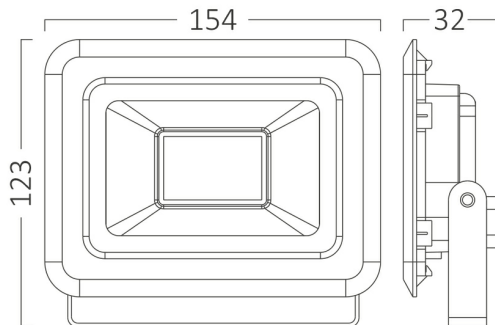

PRODUCT DATASHEET

MODEL NO BT60-33001

DESCRIPTION BRY-FLOOD-SF-30W-BLC-3000K-IP65-LED FLOODLIGHT

Luminare is intended to use in outdoor applications

General Characteristics

Model No	:	BT60-33001
Main Family	:	Outdoor Lighting
Sub Family	:	LED Floodlight
Type	:	Flood
Body Color	:	Black
Lamp Shape	:	Directional
Dimmable	:	Not-Dimmable
Light Source	:	LED
Warranty	:	2 years
Class	:	Class I
IP	:	IP65
IK	:	IK06

Electrical Characteristics

Lifetime	:	20000 h
Voltage	:	220-240V
Power Factor	:	>0,9
Material	:	Aluminium
Working Temperature	:	-20 C+40 C
Frequency	:	50-60 Hz

Package Informations

N.W.	:	5,50 kgs
G.W.	:	6,60 kgs
PCS/CTN	:	20 pcs
Length	:	275 mm
Width	:	255 mm
Height	:	335 mm
EAN	:	5949097725661

Product Characteristics

Wattage	:	30 w
Color Temperature	:	3000K
Quse Lumen	:	2550 lm
Color Rendering Index (CRI)	:	>70
Energy Efficiency Level	:	F
Beam Angle	:	120° Degrees
Color Category	:	Warm White

Dimensions & Weight

P. Length	:	154 mm
P. Width	:	26 mm
P. Height	:	123 mm
Weight	:	275 gr