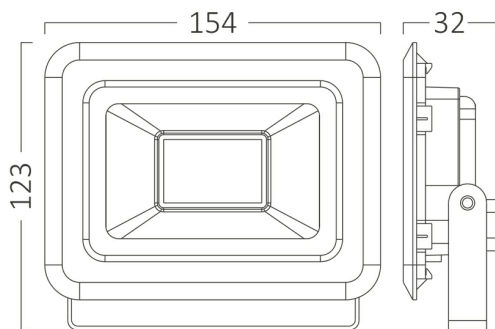

Braytron

PRODUCT DATASHEET

MODEL NO BT60-33001

DESCRIPTION BRY-FLOOD-SF-30W-BLC-3000K-IP65-LED FLOODLIGHT

Luminare is intended to use in outdoor applications

BRAYTRON SRL

Bulavardul iuliu maniu, Nr.616, Sector 6, 061129, Bucuresti-ROMANIA

Electrical Characteristics

Lifetime	:	20000 h
Voltage	:	220-240V
Power Factor	:	>0,9
Material	:	Aluminium
Working Temperature	:	-20 C+40 C
Frequency	:	50-60 Hz

Package Informations

N.W.	:	5,50 kgs
G.W.	:	6,60 kgs
PCS/CTN	:	20 pcs
Length	:	275 mm
Width	:	255 mm
Height	:	335 mm
EAN	:	5949097725661

Product Characteristics

Wattage	:	30 w
Color Temperature	:	3000K
Quse Lumen	:	2550 lm
Color Rendering Index (CRI)	:	>70
Energy Efficiency Level	:	F
Beam Angle	:	120° Degrees
Color Category	:	Warm White

Dimensions & Weight

P. Length	:	154 mm
P. Width	:	26 mm
P. Height	:	123 mm
Weight	:	275 gr