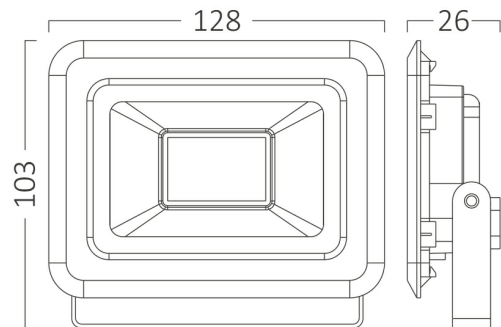

Braytron

PRODUCT DATASHEET

MODEL NO BT60-32091

DESCRIPTION BRY-FLOOD-SF-20W-BLC-RGB-IP65-LED FLOODLIGHT

REMOTE

Luminare is intended to use in outdoor applications

BRAYTRON SRL

Bulavardul iuliu maniu, Nr.616, Sector 6, 061129, Bucuresti-ROMANIA

Electrical Characteristics

Lifetime	:	20000 h
Voltage	:	220-240V
Power Factor	:	>0,9
Material	:	Aluminium
Working Temperature	:	-20 C+40 C
Frequency	:	50-60 Hz

Package Informations

N.W.	:	6,30 kgs
G.W.	:	7,50 kgs
PCS/CTN	:	30 pcs
Length	:	500 mm
Width	:	310 mm
Height	:	150 mm
EAN	:	5949097739170

Product Characteristics

Wattage	:	20 w
Color Temperature	:	RGB
Color Rendering Index (CRI)	:	>70
Beam Angle	:	120° Degrees
Color Category	:	RGB

Dimensions & Weight

P. Length	:	128 mm
P. Width	:	26 mm
P. Height	:	103 mm
Weight	:	210 gr