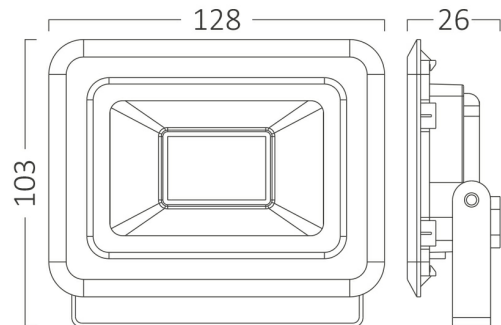

PRODUCT DATASHEET

MODEL NO BT60-32091

DESCRIPTION BRY-FLOOD-SF-20W-BLC-RGB-IP65-LED FLOODLIGHT

REMOTE

Luminare is intended to use in outdoor applications

General Characteristics

Model No	:	BT60-32091
Main Family	:	Outdoor Lighting
Sub Family	:	LED Floodlight
Type	:	Flood
Body Color	:	Black
Lamp Shape	:	N/A
Dimmable	:	Dimmable
Light Source	:	LED
Warranty	:	2 years
Class	:	Class I
IP	:	IP65
IK	:	IK06

Electrical Characteristics

Lifetime	:	20000 h
Voltage	:	220-240V
Power Factor	:	>0,9
Material	:	Aluminium
Working Temperature	:	-20 C+40 C
Frequency	:	50-60 Hz

Package Informations

N.W.	:	6,30 kgs
G.W.	:	7,50 kgs
PCS/CTN	:	30 pcs
Length	:	500 mm
Width	:	310 mm
Height	:	150 mm
EAN	:	5949097739170

Product Characteristics

Wattage	:	20 w
Color Temperature	:	RGB
Color Rendering Index (CRI)	:	>70
Beam Angle	:	120° Degrees
Color Category	:	RGB

Dimensions & Weight

P. Length	:	128 mm
P. Width	:	26 mm
P. Height	:	103 mm
Weight	:	210 gr