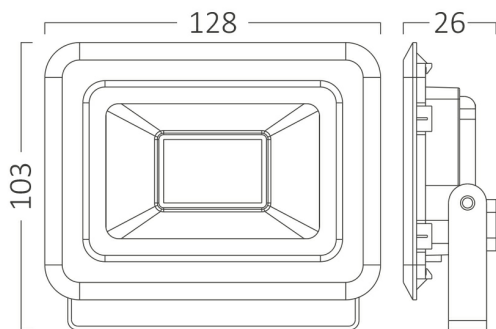

Braytron

PRODUCT DATASHEET

MODEL NO BT60-32031

DESCRIPTION BRY-FLOOD-SF-20W-BLC-6500K-IP65-LED FLOODLIGHT

Luminare is intended to use in outdoor applications

BRAYTRON SRL

Bulavardul iuliu maniu, Nr.616, Sector 6, 061129, Bucuresti-ROMANIA

Electrical Characteristics

Lifetime	:	20000 h
Voltage	:	220-240V
Power Factor	:	>0,9
Material	:	Aluminium
Working Temperature	:	-20 C+40 C
Frequency	:	50-60 Hz

Package Informations

N.W.	:	6,15 kgs
G.W.	:	7,50 kgs
PCS/CTN	:	30 pcs
Length	:	490 mm
Width	:	310 mm
Height	:	150 mm
EAN	:	5949097727238

Product Characteristics

Wattage	:	20 w
Color Temperature	:	6500K
Quse Lumen	:	1620 lm
Color Rendering Index (CRI)	:	>70
Energy Efficiency Level	:	F
Beam Angle	:	120° Degrees
Color Category	:	Cool White

Dimensions & Weight

P. Length	:	128 mm
P. Width	:	26 mm
P. Height	:	103 mm
Weight	:	205 gr