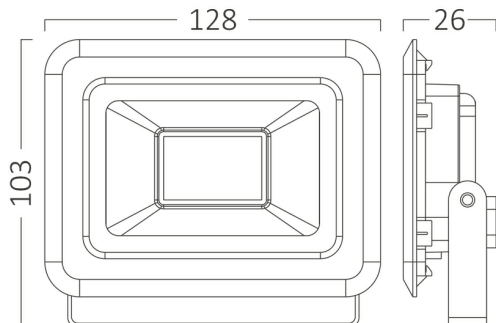

PRODUCT DATASHEET

MODEL NO BT60-32031

DESCRIPTION BRY-FLOOD-SF-20W-BLC-6500K-IP65-LED FLOODLIGHT

Luminare is intended to use in outdoor applications

General Characteristics

Model No	:	BT60-32031
Main Family	:	Outdoor Lighting
Sub Family	:	LED Floodlight
Type	:	Flood
Body Color	:	Black
Lamp Shape	:	Directional
Dimmable	:	Not-Dimmable
Light Source	:	LED
Warranty	:	2 years
Class	:	Class I
IP	:	IP65
IK	:	IK06

Electrical Characteristics

Lifetime	:	20000 h
Voltage	:	220-240V
Power Factor	:	>0,9
Material	:	Aluminium
Working Temperature	:	-20 C+40 C
Frequency	:	50-60 Hz

Package Informations

N.W.	:	6,15 kgs
G.W.	:	7,50 kgs
PCS/CTN	:	30 pcs
Length	:	490 mm
Width	:	310 mm
Height	:	150 mm
EAN	:	5949097727238

Product Characteristics

Wattage	:	20 w
Color Temperature	:	6500K
Quse Lumen	:	1620 lm
Color Rendering Index (CRI)	:	>70
Energy Efficiency Level	:	F
Beam Angle	:	120° Degrees
Color Category	:	Cool White

Dimensions & Weight

P. Length	:	128 mm
P. Width	:	26 mm
P. Height	:	103 mm
Weight	:	205 gr