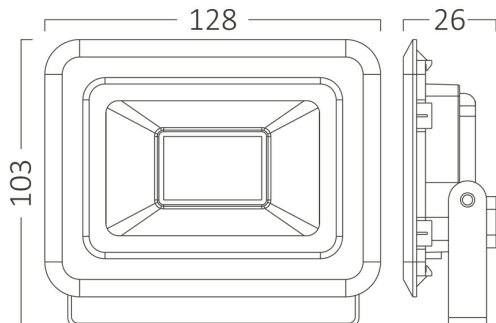

PRODUCT DATASHEET

MODEL NO BT60-32011

DESCRIPTION BRY-FLOOD-SF-20W-BLC-4000K-IP65-LED FLOODLIGHT

Luminare is intended to use in outdoor applications

General Characteristics

Model No	:	BT60-32011
Main Family	:	Outdoor Lighting
Sub Family	:	LED Floodlight
Type	:	Flood
Body Color	:	Black
Lamp Shape	:	Directional
Dimmable	:	Not-Dimmable
Light Source	:	LED
Warranty	:	2 years
Class	:	Class I
IP	:	IP65
IK	:	IK06

Electrical Characteristics

Lifetime	:	20000 h
Voltage	:	220-240V
Power Factor	:	>0,9
Material	:	Aluminium
Working Temperature	:	-20 C+40 C
Frequency	:	50-60 Hz

Package Informations

N.W.	:	6,15 kgs
G.W.	:	7,50 kgs
PCS/CTN	:	30 pcs
Length	:	490 mm
Width	:	310 mm
Height	:	150 mm
EAN	:	5949097731389

Product Characteristics

Wattage	:	20 w
Color Temperature	:	4000K
Quse Lumen	:	1620 lm
Color Rendering Index (CRI)	:	>70
Energy Efficiency Level	:	F
Beam Angle	:	120° Degrees
Color Category	:	Natural White

Dimensions & Weight

P. Length	:	128 mm
P. Width	:	26 mm
P. Height	:	103 mm
Weight	:	205 gr