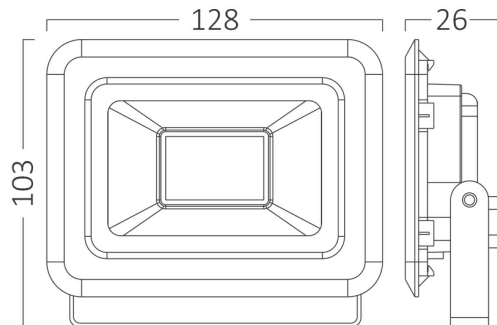

PRODUCT DATASHEET

MODEL NO BT60-32001

DESCRIPTION BRY-FLOOD-SF-20W-BLC-3000K-IP65-LED FLOODLIGHT

Luminare is intended to use in outdoor applications

General Characteristics

Model No	:	BT60-32001
Main Family	:	Outdoor Lighting
Sub Family	:	LED Floodlight
Type	:	Flood
Body Color	:	Black
Lamp Shape	:	Directional
Dimmable	:	Not-Dimmable
Light Source	:	LED
Warranty	:	2 years
Class	:	Class I
IP	:	IP65
IK	:	IK06

Electrical Characteristics

Lifetime	:	20000 h
Voltage	:	220-240V
Power Factor	:	>0,9
Material	:	Aluminium
Working Temperature	:	-20 C+40 C
Frequency	:	50-60 Hz

Package Informations

N.W.	:	6,15 kgs
G.W.	:	7,50 kgs
PCS/CTN	:	30 pcs
Length	:	490 mm
Width	:	310 mm
Height	:	150 mm
EAN	:	5949097727221

Product Characteristics

Wattage	:	20 w
Color Temperature	:	3000K
Quse Lumen	:	1620 lm
Color Rendering Index (CRI)	:	>70
Energy Efficiency Level	:	F
Beam Angle	:	120° Degrees
Color Category	:	Warm White

Dimensions & Weight

P. Length	:	128 mm
P. Width	:	26 mm
P. Height	:	103 mm
Weight	:	205 gr