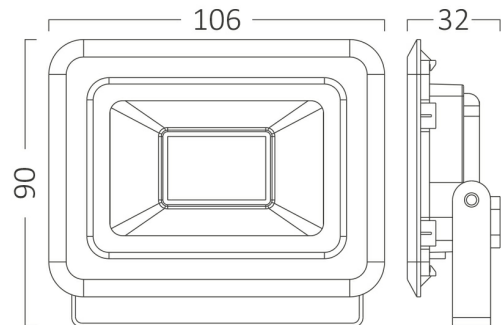

PRODUCT DATASHEET

MODEL NO BT60-31061

DESCRIPTION BRY-FLOOD-SF-10W-BLC-BLU-IP65-LED FLOODLIGHT

Luminare is intended to use in outdoor applications

General Characteristics

Model No	:	BT60-31061
Main Family	:	Outdoor Lighting
Sub Family	:	LED Floodlight
Type	:	Flood
Body Color	:	Black
Lamp Shape	:	N/A
Dimmable	:	Not-Dimmable
Light Source	:	LED
Warranty	:	2 years
Class	:	Class I
IP	:	IP65
IK	:	IK06

Electrical Characteristics

Lifetime	:	20000 h
Voltage	:	220-240V
Power Factor	:	>0,9
Material	:	Aluminium
Working Temperature	:	-20 C+40 C
Frequency	:	50-60 Hz

Package Informations

N.W.	:	6,20 kgs
G.W.	:	7,60 kgs
PCS/CTN	:	40 pcs
Length	:	360 mm
Width	:	255 mm
Height	:	240 mm
EAN	:	5949097725654

Product Characteristics

Wattage	:	10 w
Color Temperature	:	Blue
Color Rendering Index (CRI)	:	>70
Beam Angle	:	120° Degrees

Dimensions & Weight

P. Length	:	106 mm
P. Width	:	26 mm
P. Height	:	90 mm
Weight	:	155 gr