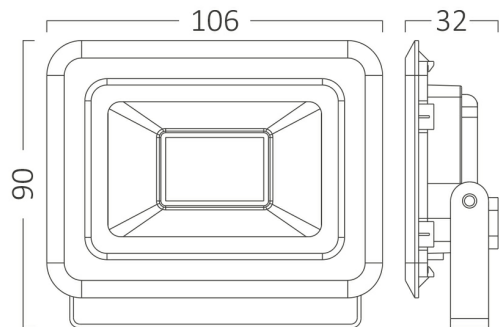

Braytron

PRODUCT DATASHEET

MODEL NO BT60-31061

DESCRIPTION BRY-FLOOD-SF-10W-BLC-BLU-IP65-LED FLOODLIGHT

Luminare is intended to use in outdoor applications

BRAYTRON SRL

Bulavardul Iuliu Maniu, Nr.616, Sector 6, 061129, Bucuresti-ROMANIA

Electrical Characteristics

Lifetime	:	20000 h
Voltage	:	220-240V
Power Factor	:	>0,9
Material	:	Aluminium
Working Temperature	:	-20 C+40 C
Frequency	:	50-60 Hz

Package Informations

N.W.	:	6,20 kgs
G.W.	:	7,60 kgs
PCS/CTN	:	40 pcs
Length	:	360 mm
Width	:	255 mm
Height	:	240 mm
EAN	:	5949097725654

Product Characteristics

Wattage	:	10 w
Color Temperature	:	Blue
Color Rendering Index (CRI)	:	>70
Beam Angle	:	120° Degrees

Dimensions & Weight

P. Length	:	106 mm
P. Width	:	26 mm
P. Height	:	90 mm
Weight	:	155 gr