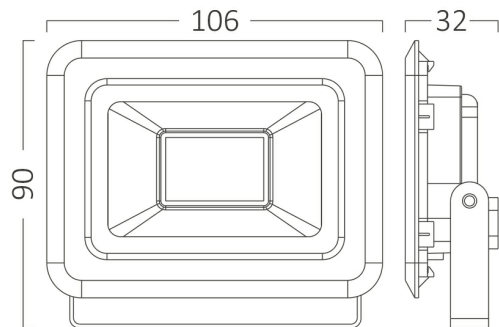

## PRODUCT DATASHEET

MODEL NO BT60-31051

DESCRIPTION BRY-FLOOD-SF-10W-BLC-GRN-IP65-LED FLOODLIGHT

Luminare is intended to use in outdoor applications

BRAYTRON SRL

Bulavardul Iuliu Maniu, Nr.616, Sector 6, 061129, Bucuresti-ROMANIA

### Package Informations

N.W.	:	6,20 kgs
G.W.	:	7,60 kgs
PCS/CTN	:	40 pcs
Length	:	360 mm
Width	:	255 mm
Height	:	240 mm
EAN	:	5949097727917

### Product Characteristics

Wattage	:	10 w
Color Temperature	:	Green
Color Rendering Index (CRI)	:	>70
Beam Angle	:	120° Degrees

### Dimensions & Weight

P. Length	:	106 mm
P. Width	:	26 mm
P. Height	:	90 mm
Weight	:	155 gr