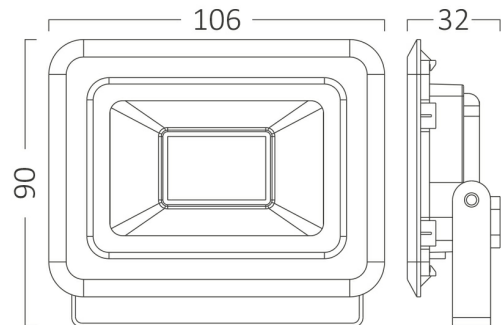

## PRODUCT DATASHEET

MODEL NO BT60-31051

DESCRIPTION BRY-FLOOD-SF-10W-BLC-GRN-IP65-LED FLOODLIGHT

Luminare is intended to use in outdoor applications

### Package Informations

N.W.	:	6,20 kgs
G.W.	:	7,60 kgs
PCS/CTN	:	40 pcs
Length	:	360 mm
Width	:	255 mm
Height	:	240 mm
EAN	:	5949097727917

### Product Characteristics

Wattage	:	10 w
Color Temperature	:	Green
Color Rendering Index (CRI)	:	>70
Beam Angle	:	120° Degrees

### Dimensions & Weight

P. Length	:	106 mm
P. Width	:	26 mm
P. Height	:	90 mm
Weight	:	155 gr