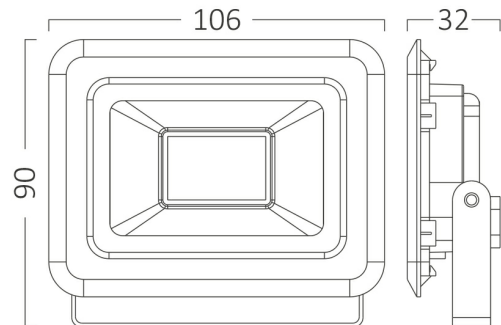

PRODUCT DATASHEET

MODEL NO BT60-31041

DESCRIPTION BRY-FLOOD-SF-10W-BLC-RED-IP65-LED FLOODLIGHT

Luminare is intended to use in outdoor applications

General Characteristics

Model No	:	BT60-31041
Main Family	:	Outdoor Lighting
Sub Family	:	LED Floodlight
Type	:	Flood
Body Color	:	Black
Lamp Shape	:	N/A
Dimmable	:	Not-Dimmable
Light Source	:	LED
Warranty	:	2 years
Class	:	Class I
IP	:	IP65
IK	:	IK06

Electrical Characteristics

Lifetime	:	20000 h
Voltage	:	220-240V
Power Factor	:	>0,9
Material	:	Aluminium
Working Temperature	:	-20 C+40 C
Frequency	:	50-60 Hz

Package Informations

N.W.	:	6,20 kgs
G.W.	:	7,60 kgs
PCS/CTN	:	40 pcs
Length	:	360 mm
Width	:	255 mm
Height	:	240 mm
EAN	:	5949097725647

Product Characteristics

Wattage	:	10 w
Color Temperature	:	Red
Color Rendering Index (CRI)	:	>70
Beam Angle	:	120° Degrees

Dimensions & Weight

P. Length	:	106 mm
P. Width	:	26 mm
P. Height	:	90 mm
Weight	:	155 gr