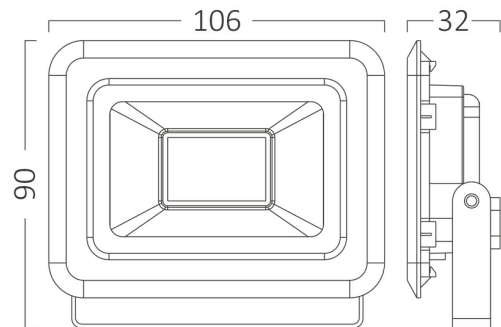

Braytron

PRODUCT DATASHEET

MODEL NO BT60-31041

DESCRIPTION BRY-FLOOD-SF-10W-BLC-RED-IP65-LED FLOODLIGHT

Luminare is intended to use in outdoor applications

BRAYTRON SRL

Bulavardul Iuliu Maniu, Nr.616, Sector 6, 061129, Bucuresti-ROMANIA

Electrical Characteristics

Lifetime	:	20000 h
Voltage	:	220-240V
Power Factor	:	>0,9
Material	:	Aluminium
Working Temperature	:	-20 C+40 C
Frequency	:	50-60 Hz

Package Informations

N.W.	:	6,20 kgs
G.W.	:	7,60 kgs
PCS/CTN	:	40 pcs
Length	:	360 mm
Width	:	255 mm
Height	:	240 mm
EAN	:	5949097725647

Product Characteristics

Wattage	:	10 w
Color Temperature	:	Red
Color Rendering Index (CRI)	:	>70
Beam Angle	:	120° Degrees

Dimensions & Weight

P. Length	:	106 mm
P. Width	:	26 mm
P. Height	:	90 mm
Weight	:	155 gr