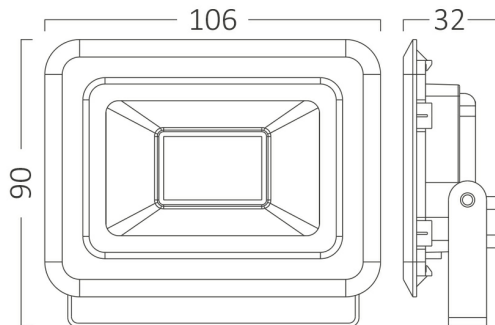

PRODUCT DATASHEET

MODEL NO BT60-31031

DESCRIPTION BRY-FLOOD-SF-10W-BLC-6500K-IP65-LED FLOODLIGHT

Luminare is intended to use in outdoor applications

General Characteristics

Model No	:	BT60-31031
Main Family	:	Outdoor Lighting
Sub Family	:	LED Floodlight
Type	:	Flood
Body Color	:	Black
Lamp Shape	:	Directional
Dimmable	:	Not-Dimmable
Light Source	:	LED
Warranty	:	2 years
Class	:	Class I
IP	:	IP65
IK	:	IK06

Electrical Characteristics

Lifetime	:	20000 h
Voltage	:	220-240V
Power Factor	:	>0,9
Material	:	Aluminium
Working Temperature	:	-20 C+40 C
Frequency	:	50-60 Hz

Package Informations

N.W.	:	6,20 kgs
G.W.	:	7,60 kgs
PCS/CTN	:	40 pcs
Length	:	360 mm
Width	:	255 mm
Height	:	240 mm
EAN	:	5949097725630

Product Characteristics

Wattage	:	10 w
Color Temperature	:	6500K
Quse Lumen	:	800 lm
Color Rendering Index (CRI)	:	>70
Energy Efficiency Level	:	F
Beam Angle	:	120° Degrees
Color Category	:	Cool White

Dimensions & Weight

P. Length	:	106 mm
P. Width	:	26 mm
P. Height	:	90 mm
Weight	:	155 gr