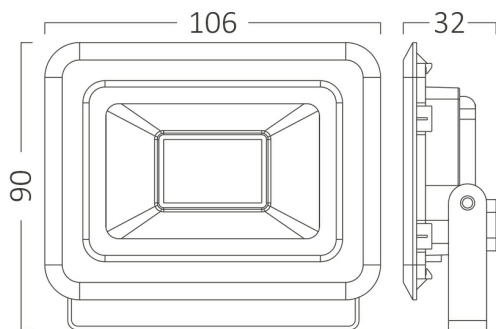

## PRODUCT DATASHEET

MODEL NO BT60-31031

DESCRIPTION BRY-FLOOD-SF-10W-BLC-6500K-IP65-LED FLOODLIGHT

Luminare is intended to use in outdoor applications

BRAYTRON SRL

Bulavardul Iuliu Maniu, Nr.616, Sector 6, 061129, Bucuresti-ROMANIA

### Package Informations

N.W.	:	6,20 kgs
G.W.	:	7,60 kgs
PCS/CTN	:	40 pcs
Length	:	360 mm
Width	:	255 mm
Height	:	240 mm
EAN	:	5949097725630

### Product Characteristics

Wattage	:	10 w
Color Temperature	:	6500K
Quse Lumen	:	800 lm
Color Rendering Index (CRI)	:	>70
Energy Efficiency Level	:	F
Beam Angle	:	120° Degrees
Color Category	:	Cool White

### Dimensions & Weight

P. Length	:	106 mm
P. Width	:	26 mm
P. Height	:	90 mm
Weight	:	155 gr