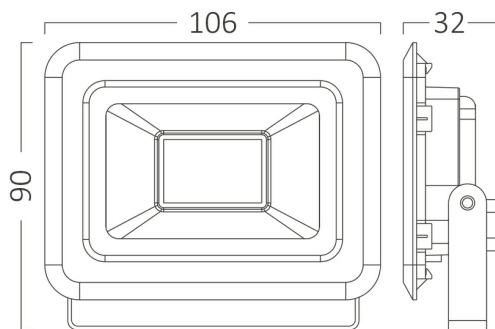

Braytron

PRODUCT DATASHEET

MODEL NO BT60-31011

DESCRIPTION BRY-FLOOD-SF-10W-BLC-4000K-IP65-LED FLOODLIGHT

Luminare is intended to use in outdoor applications

BRAYTRON SRL

Bulavardul iuliu maniu, Nr.616, Sector 6, 061129, Bucuresti-ROMANIA

Electrical Characteristics

Lifetime	:	20000 h
Voltage	:	220-240V
Power Factor	:	>0,9
Material	:	Aluminium
Working Temperature	:	-20 C+40 C
Frequency	:	50-60 Hz

Package Informations

N.W.	:	6,20 kgs
G.W.	:	7,60 kgs
PCS/CTN	:	40 pcs
Length	:	360 mm
Width	:	255 mm
Height	:	240 mm
EAN	:	5949097730993

Product Characteristics

Wattage	:	10 w
Color Temperature	:	4000K
Quse Lumen	:	800 lm
Color Rendering Index (CRI)	:	>70
Energy Efficiency Level	:	F
Beam Angle	:	120° Degrees
Color Category	:	Natural White

Dimensions & Weight

P. Length	:	106 mm
P. Width	:	26 mm
P. Height	:	90 mm
Weight	:	155 gr