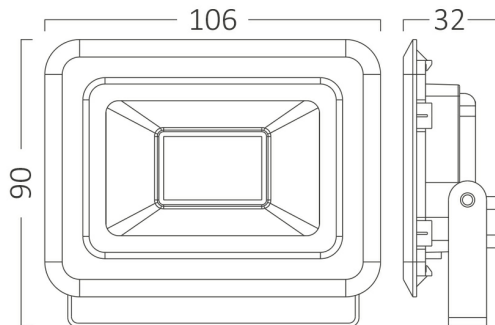

PRODUCT DATASHEET

MODEL NO BT60-31011

DESCRIPTION BRY-FLOOD-SF-10W-BLC-4000K-IP65-LED FLOODLIGHT

Luminare is intended to use in outdoor applications

General Characteristics

Model No	:	BT60-31011
Main Family	:	Outdoor Lighting
Sub Family	:	LED Floodlight
Type	:	Flood
Body Color	:	Black
Lamp Shape	:	Directional
Dimmable	:	Not-Dimmable
Light Source	:	LED
Warranty	:	2 years
Class	:	Class I
IP	:	IP65
IK	:	IK06

Electrical Characteristics

Lifetime	:	20000 h
Voltage	:	220-240V
Power Factor	:	>0,9
Material	:	Aluminium
Working Temperature	:	-20 C+40 C
Frequency	:	50-60 Hz

Package Informations

N.W.	:	6,20 kgs
G.W.	:	7,60 kgs
PCS/CTN	:	40 pcs
Length	:	360 mm
Width	:	255 mm
Height	:	240 mm
EAN	:	5949097730993

Product Characteristics

Wattage	:	10 w
Color Temperature	:	4000K
Quse Lumen	:	800 lm
Color Rendering Index (CRI)	:	>70
Energy Efficiency Level	:	F
Beam Angle	:	120° Degrees
Color Category	:	Natural White

Dimensions & Weight

P. Length	:	106 mm
P. Width	:	26 mm
P. Height	:	90 mm
Weight	:	155 gr