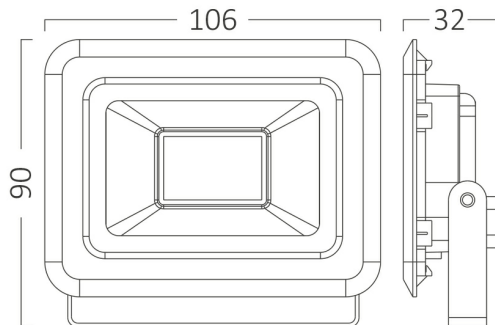

PRODUCT DATASHEET

MODEL NO BT60-31001

DESCRIPTION BRY-FLOOD-SF-10W-BLC-3000K-IP65-LED FLOODLIGHT

Luminare is intended to use in outdoor applications

General Characteristics

Model No	:	BT60-31001
Main Family	:	Outdoor Lighting
Sub Family	:	LED Floodlight
Type	:	Flood
Body Color	:	Black
Lamp Shape	:	Directional
Dimmable	:	Not-Dimmable
Light Source	:	LED
Warranty	:	2 years
Class	:	Class I
IP	:	IP65
IK	:	IK06

Electrical Characteristics

Lifetime	:	20000 h
Voltage	:	220-240V
Power Factor	:	>0,9
Material	:	Aluminium
Working Temperature	:	-20 C+40 C
Frequency	:	50-60 Hz

Package Informations

N.W.	:	6,20 kgs
G.W.	:	7,60 kgs
PCS/CTN	:	40 pcs
Length	:	360 mm
Width	:	255 mm
Height	:	240 mm
EAN	:	5949097725623

Product Characteristics

Wattage	:	10 w
Color Temperature	:	3000K
Quse Lumen	:	800 lm
Color Rendering Index (CRI)	:	>70
Energy Efficiency Level	:	F
Beam Angle	:	120° Degrees
Color Category	:	Warm White

Dimensions & Weight

P. Length	:	106 mm
P. Width	:	26 mm
P. Height	:	90 mm
Weight	:	155 gr