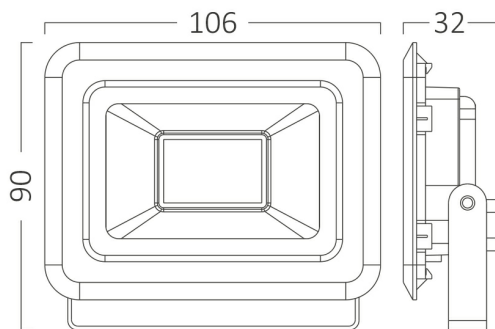

Braytron

PRODUCT DATASHEET

MODEL NO BT60-31001

DESCRIPTION BRY-FLOOD-SF-10W-BLC-3000K-IP65-LED FLOODLIGHT

Luminare is intended to use in outdoor applications

BRAYTRON SRL

Bulavardul Iuliu Maniu, Nr.616, Sector 6, 061129, Bucuresti-ROMANIA

Electrical Characteristics

Lifetime	:	20000 h
Voltage	:	220-240V
Power Factor	:	>0,9
Material	:	Aluminium
Working Temperature	:	-20 C+40 C
Frequency	:	50-60 Hz

Package Informations

N.W.	:	6,20 kgs
G.W.	:	7,60 kgs
PCS/CTN	:	40 pcs
Length	:	360 mm
Width	:	255 mm
Height	:	240 mm
EAN	:	5949097725623

Product Characteristics

Wattage	:	10 w
Color Temperature	:	3000K
Quse Lumen	:	800 lm
Color Rendering Index (CRI)	:	>70
Energy Efficiency Level	:	F
Beam Angle	:	120° Degrees
Color Category	:	Warm White

Dimensions & Weight

P. Length	:	106 mm
P. Width	:	26 mm
P. Height	:	90 mm
Weight	:	155 gr