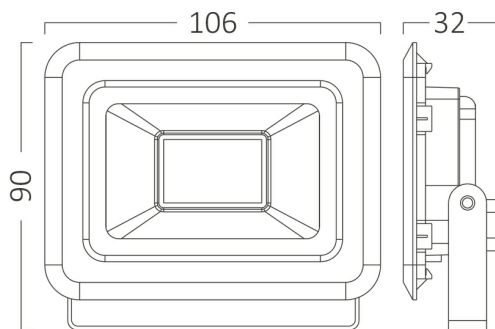

## PRODUCT DATASHEET

MODEL NO BT60-31001

DESCRIPTION BRY-FLOOD-SF-10W-BLC-3000K-IP65-LED FLOODLIGHT

Luminare is intended to use in outdoor applications

BRAYTRON SRL

Bulavardul Iuliu Maniu, Nr.616, Sector 6, 061129, Bucuresti-ROMANIA

### Package Informations

N.W.	:	6,20 kgs
G.W.	:	7,60 kgs
PCS/CTN	:	40 pcs
Length	:	360 mm
Width	:	255 mm
Height	:	240 mm
EAN	:	5949097725623

### Product Characteristics

Wattage	:	10 w
Color Temperature	:	3000K
Quse Lumen	:	800 lm
Color Rendering Index (CRI)	:	>70
Energy Efficiency Level	:	F
Beam Angle	:	120° Degrees
Color Category	:	Warm White

### Dimensions & Weight

P. Length	:	106 mm
P. Width	:	26 mm
P. Height	:	90 mm
Weight	:	155 gr