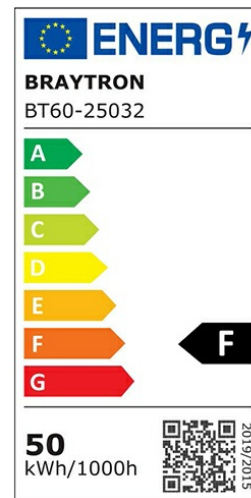

Braytron

PRODUCT DATASHEET

MODEL NO BT60-25032

DESCRIPTION BRY-FLOOD-SC-50W-GRY-6500K-SNS-IP54-LED FLOODLIGHT

Luminare is intended to use in outdoor applications

BRAYTRON SRL

Bulavardul iuliu maniu, Nr.616, Sector 6, 061129, Bucuresti-ROMANIA

info@braytron.com

www.braytron.com