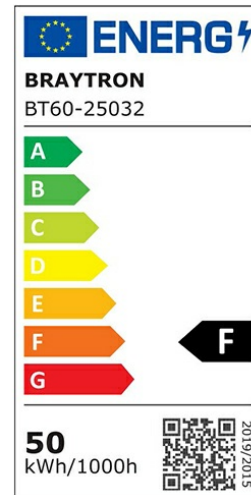

PRODUCT DATASHEET

MODEL NO BT60-25032

DESCRIPTION BRY-FLOOD-SC-50W-GRY-6500K-SNS-IP54-LED FLOODLIGHT

Luminare is intended to use in outdoor applications

General Characteristics

Model No	:	BT60-25032
Main Family	:	Outdoor Lighting
Sub Family	:	LED Floodlight
Type	:	Flood
Body Color	:	Grey
Lamp Shape	:	Directional
Dimmable	:	Not-Dimmable
Light Source	:	LED
Warranty	:	2 years
Class	:	Class I
IP	:	IP54
IK	:	IK06

Electrical Characteristics

Lifetime	:	20000 h
Voltage	:	220-240V
Power Factor	:	>0,9
Material	:	Aluminium
Working Temperature	:	-20 C+40 C
Frequency	:	50-60 Hz

Package Informations

N.W.	:	5,46 kgs
G.W.	:	7,35 kgs
PCS/CTN	:	10 pcs
Length	:	430 mm
Width	:	340 mm
Height	:	235 mm
EAN	:	5949097706073

Product Characteristics

Wattage	:	50 w
Color Temperature	:	6500K
Quse Lumen	:	4200 lm
Color Rendering Index (CRI)	:	>70
Energy Efficiency Level	:	F
Beam Angle	:	120° Degrees
Color Category	:	Cool White

Dimensions & Weight

P. Length	:	205 mm
P. Width	:	36 mm
P. Height	:	207 mm
Weight	:	546 gr

Sensor Informations

Sensor Type	:	Motion
Detection Distance	:	2m-8m
Detection Speed	:	0,6-1,5m/s
Installation Height	:	1,8m-2,5m
Time Delay	:	10sec-7min
Lux	:	10-2000 lux