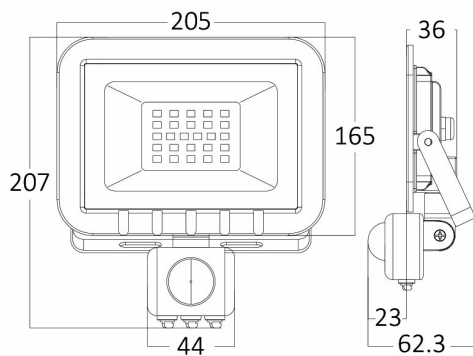

PRODUCT DATASHEET

MODEL NO BT60-25032

DESCRIPTION BRY-FLOOD-SC-50W-GRY-6500K-SNS-IP54-LED FLOODLIGHT

Luminare is intended to use in outdoor applications

General Characteristics

Model No	:	BT60-25032
Main Family	:	Outdoor Lighting
Sub Family	:	LED Floodlight
Type	:	Flood
Body Color	:	Grey
Lamp Shape	:	Directional
Dimmable	:	Not-Dimmable
Light Source	:	LED
Warranty	:	2 years
Class	:	Class I
IP	:	IP54
IK	:	IK06

Electrical Characteristics

Lifetime	:	20000 h
Voltage	:	220-240V
Power Factor	:	>0,9
Material	:	Aluminium
Working Temperature	:	-20 C+40 C
Frequency	:	50-60 Hz

Package Informations

N.W.	:	5,46 kgs
G.W.	:	7,35 kgs
PCS/CTN	:	10 pcs
Length	:	430 mm
Width	:	340 mm
Height	:	235 mm
EAN	:	5949097706073

Product Characteristics

Wattage	:	50 w
Color Temperature	:	6500K
Quse Lumen	:	4200 lm
Color Rendering Index (CRI)	:	>70
Energy Efficiency Level	:	F
Beam Angle	:	120° Degrees
Color Category	:	Cool White

Dimensions & Weight

P. Length	:	205 mm
P. Width	:	36 mm
P. Height	:	207 mm
Weight	:	546 gr

Sensor Informations

Sensor Type	:	Motion
Detection Distance	:	2m-8m
Detection Speed	:	0,6-1,5m/s
Installation Height	:	1,8m-2,5m
Time Delay	:	10sec-7min
Lux	:	10-2000 lux